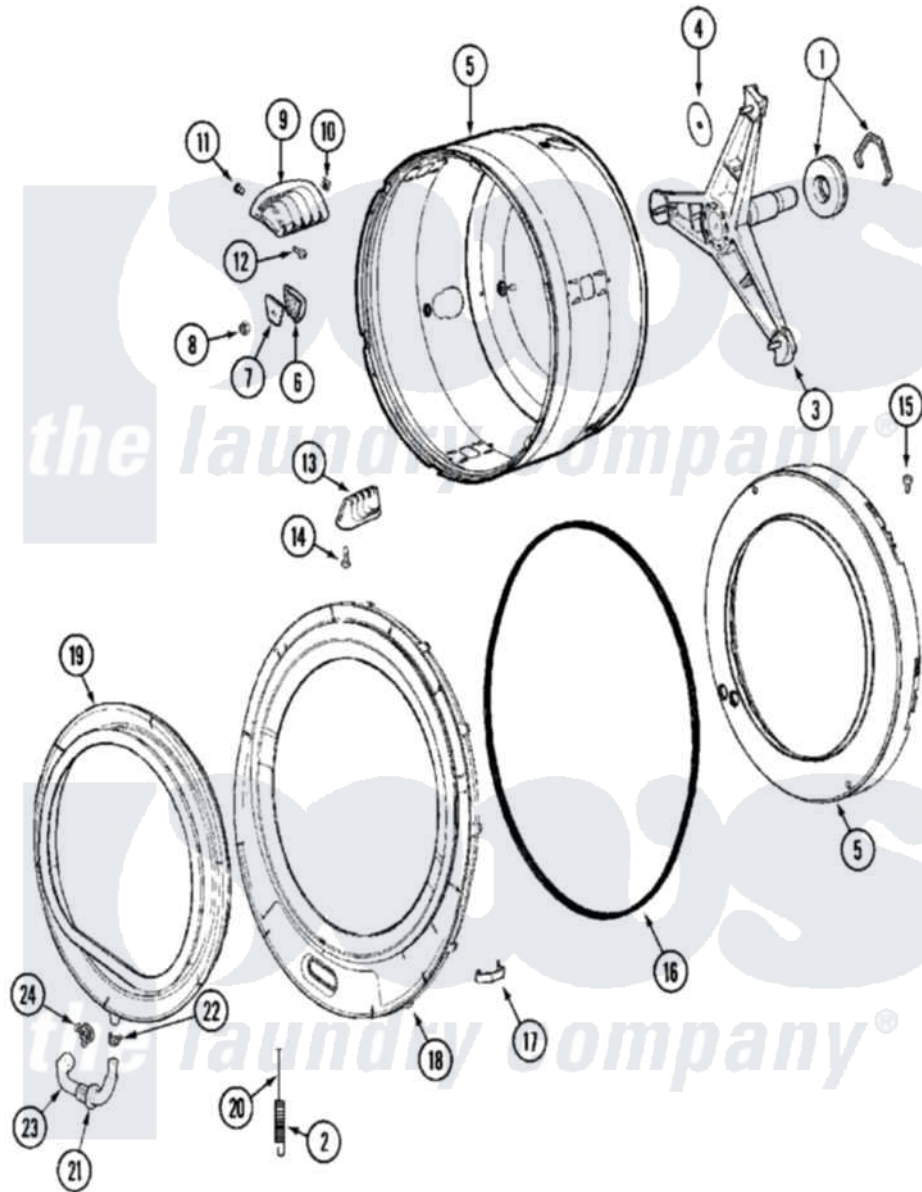

Maytag MAH20PRDWW 08 - SPINNER ASSEMBLY & OUTER TUB COVER

Maytag Residential Maytag MAH20PRDWW Washer Parts Parts Diagram 08 - SPINNER ASSEMBLY & OUTER TUB COVER

Click on the part number to view part

Item	Original Part Number	Replaced By	Status	Part Description
001	12001478	12002022		Lip Seal Kit
002	22002099			Spring, Tub
003	22002123			Tube, Molykote
"	22002897	W10181639		Support
004	22002023			Washer, Plastic
005	22002115	6-2717080		Spinner As
006	22002021	22002482		Washer, Profile
007	22002020			Washer, Spinner Support
008	22002122	2207454		Nut, Hex
009	22001985			Baffle, Drip
010	22002009			Grommet, Baffle
011	22001999			Grommet, Baffle
012	22002325	22003556		Screw, Baffle
013	22001986			Baffle, Drip
014	22002059			Screw, Baffle

PART NEVER USED IN

015	22002028		Not Available	PART NEVER USED IN PRODUCTION
"	NLA		Not Available	SCREW, BALANCE RING
016	22002077			Seal, Tub Cover
017	22002050			Clip, Tub To Cover
018	22002961	22003212		Cover, Tub --W
"	22003212			Cover, Tub --W
019	12001772	12002533		Boot Kit
"	22001978	12002533		Boot Kit
020	22002105	22002327		Wire, Boot Clamp
021	22003074			Guard, Hose
022	Y22003072			CLAMP, HOSE DOUBLE WIRE
023	22003071	22004477		Drain Hose, Door Boot
024	22003073	596669		Clamp, Manifold