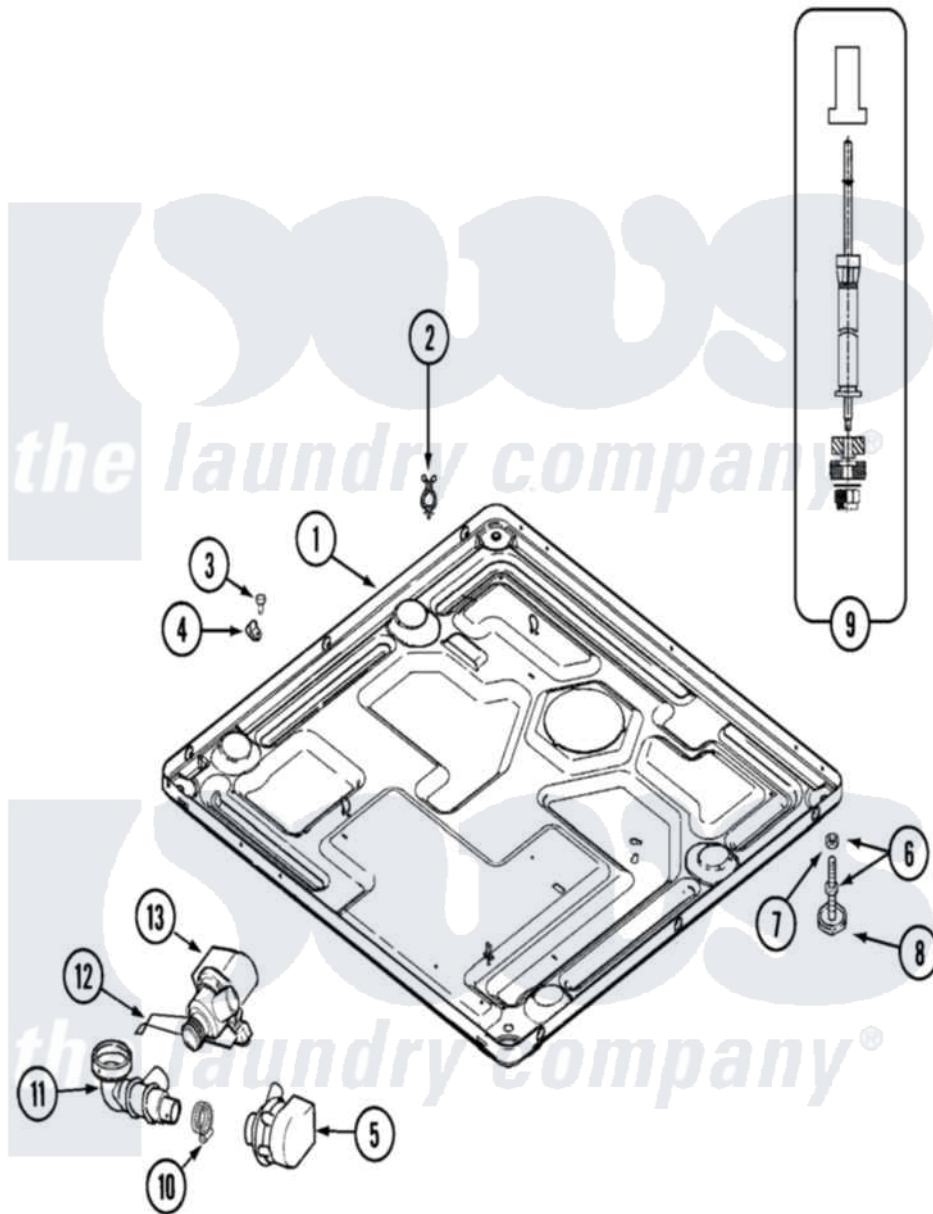

Maytag MAH20PRDWW 09 - BASE

Maytag [Residential Maytag MAH20PRDWW Washer Parts](#) Parts Diagram 09 - BASE
 Click on the part number to view part

Item	Original Part Number	Replaced By	Status	Part Description
001	22002240	22003435		Base, Assembly
"	22003605			Base Weld Assembly
002	315471	22003298		Retainer, Wire
003	212276	W10116760		Screw
004	22002014			Clip, Harness To Support
005	22002939	22003059		Pump, Drain
006	22001915	22003544		Adjustable Leg W/Foot And Nut
007	Y052740	62739		Nut, Lock
008	210684			Foot, Adjustable Leg
009	22001988			Strut Assembly-Rear
010	202515	596669		Clamp, Manifold
011	22002793	22002958		Hose, Outlet
"	22002958			Hose, Outlet
012	22002790			Bracket, Pump Mount
013	202515	596669		Clamp, Manifold
"	22002792			Pump