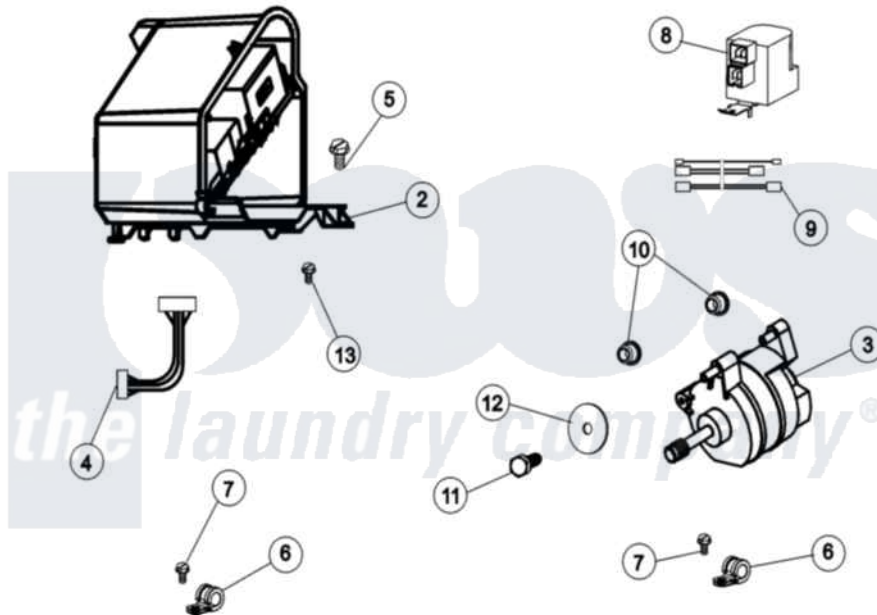

Maytag MAH20PRDWW 11 - MOTOR & MOTOR CONTROL

(SEE TEXT FOR ITEMS 2, 3, 4 AND 8)

Maytag Residential Maytag MAH20PRDWW Washer Parts Parts Diagram 11 - MOTOR & MOTOR CONTROL
 Click on the part number to view part

Item	Original Part Number	Replaced By	Status	Part Description
001	12002039			Neptune Motor Conversion Kit
002	22004046			Control Assembly, Motor
003	22003856			Motor, Variable Speed
004	22004047	22004212		Motor Harness
005	33002190			SCrew, C BraCe, BraCket, Cabinet
006	22004102			P Clips
007	22002300	9740848		Screw, Mixing Valve Mounting
008	22003854	22003858		EMI Suppression Filter, 16a
009	22004101			Repair Jumper Harness
010	22003329			Isolator, Motor
011	22003686			Bolt, Motor
012	22002320			Washer, Belt Tension Bolt
013	22004103			Screw