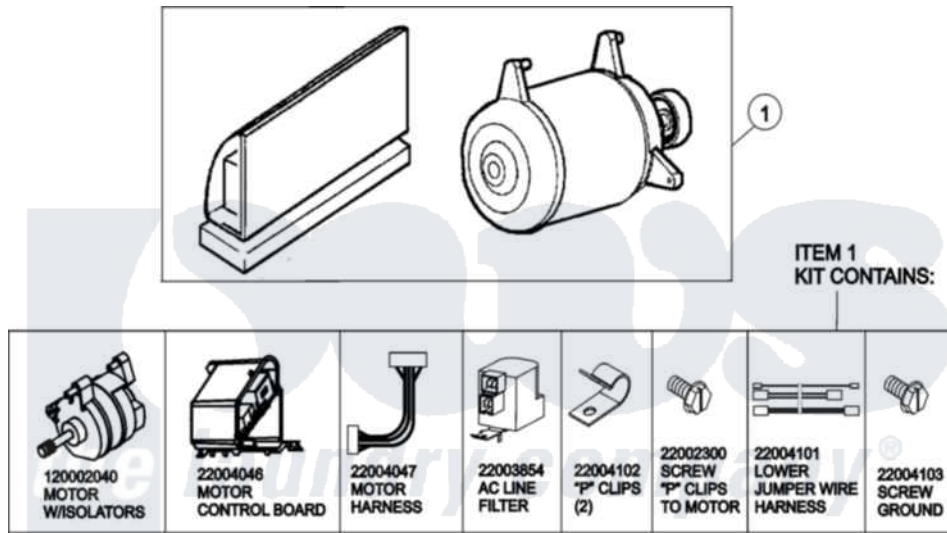

Maytag MAH20PRDWW 11 - MOTOR & MOTOR CONTROL

(SEE TEXT FOR ITEMS 2, 3, 4 AND 8)

Maytag Residential Maytag MAH20PRDWW Washer Parts Parts Diagram 11 - MOTOR & MOTOR CONTROL
 Click on the part number to view part

Item	Original Part Number	Replaced By	Status	Part Description
001	12002039			Neptune Motor Conversion Kit
002	22004046			Control Assembly, Motor
003	22003856			Motor, Variable Speed
004	22004047	22004212		Motor Harness
005	33002190			SCrew, C BraCe, BraCket, Cabinet
006	22004102			P Clips
007	22002300	9740848		Screw, Mixing Valve Mounting
008	22003854	22003858		EMI Suppression Filter, 16a
009	22004101			Repair Jumper Harness
010	22003329			Isolator, Motor
011	22003686			Bolt, Motor
012	22002320			Washer, Belt Tension Bolt
013	22004103			Screw