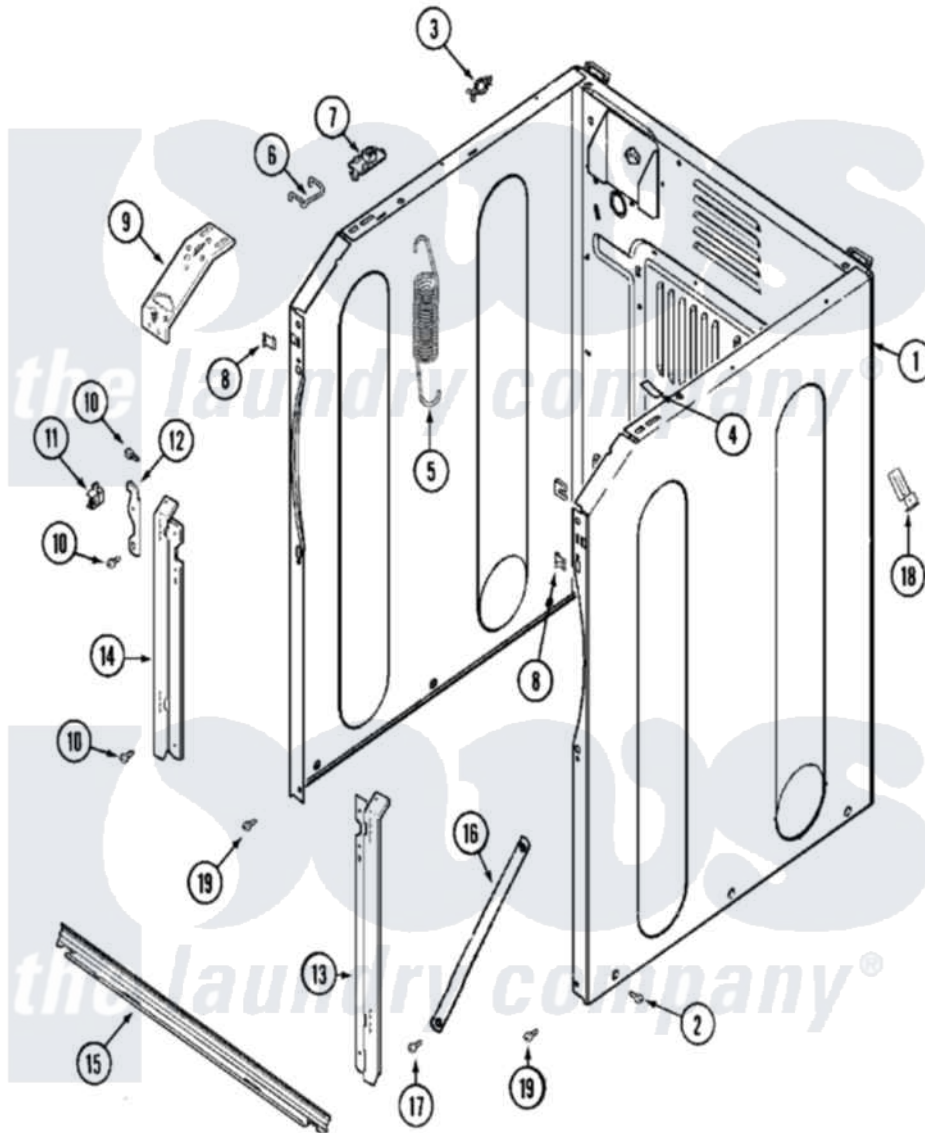

Maytag MAH20PSAWW 02 - CABINET-FRONT

Maytag [Residential Maytag MAH20PSAWW Washer Parts](#) Parts Diagram 02 - CABINET-FRONT
 Click on the part number to view part

Item	Original Part Number	Replaced By	Status	Part Description
001	22002293	22003511		Insulation
"	22003639			Cabinet Assembly
"	NLA		Not Available	CABINET ASSY. (WHT)
002	213007			Xfor Cabinet See Cabinet, Back
"	22003409	213007		Xfor Cabinet See Cabinet, Back
003	315471	22003298		Retainer, Wire
004	33001836			Strap, Top Cover Support
005	22002100			Spring
006	22002297			Support, Spring
007	22001997			Spacer, Top Cover
008	22002049			Clip Note: Clip, Front Panel
009	22002090			Brace, Corner
"	22002292			Brace, Corner
"	22003637			BRACE ASSEMBLY, TOP CROSS CONTAINS ITEMS 12 & 13

010	22001995		Screw Note: Screw, Tumbler Front And Shroud
011	22002001		Support, Hinge
012	22002247	33002597	Hook, Security
013	22002034	22003224	Bracket, Shroud
014	22002035	22002985	Bracket, Shroud
015	22001993		Bridge, Shroud Support
016	22002259	22002767	Brace, Cross
"	22003637		BRACE ASSEMBLY, TOP CROSS CONTAINS ITEMS 12 & 13
017	22001995		Screw Note: Screw, Tumbler Front And Shroud
018	22001996	3370225	Screw
"	22002178		Bracket, Air Dome Hose
019	22001995		Screw Note: Screw, Tumbler Front And Shroud