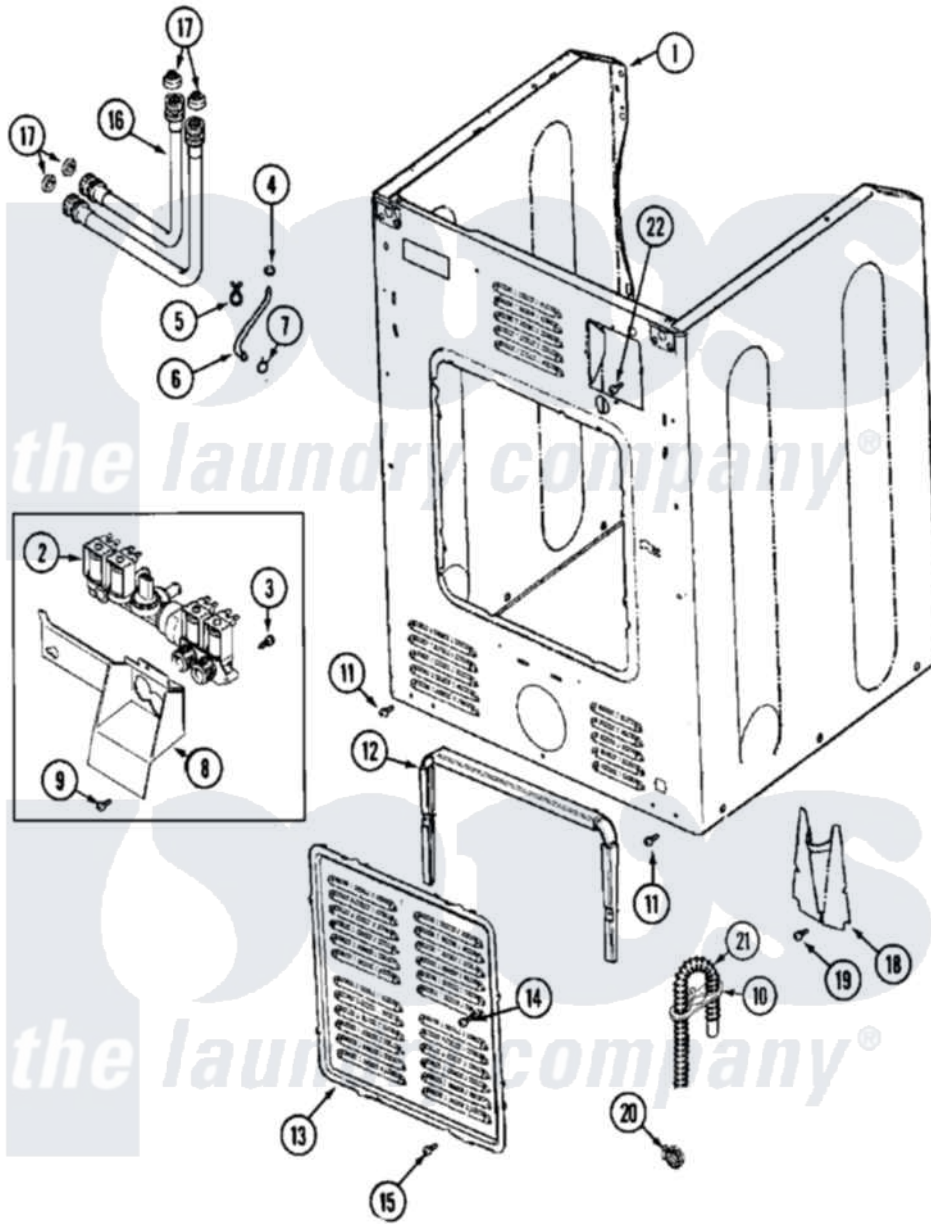

Maytag MAH20PSAWW 03 - CABINET-REAR

Maytag Residential Maytag MAH20PSAWW Washer Parts Parts Diagram 03 - CABINET-REAR
 Click on the part number to view part

Item	Original Part Number	Replaced By	Status	Part Description
001	22001995			Screw Note: Screw, Tumbler Front And Shroud
"	22002444			LABEL, ENERGY
"	22002445		Not Available	LABEL, SAFETY
"	22003367	22004095		Hinge, Plastic
"	NLA		Not Available	CABINET ASSY. (WHT)
002	205161	489503		Clamp
"	22002944			Valve, Water
003	22002436			Screw, Water Valve Bracket
004	22002054	285655		Clamp, Hose
005	22002027	74007164		Lock- Purs
006	22002179	8539404		Tie-Wire
"	22002296			Hose, Injector
007	216169	596669		Clamp, Manifold
008	33002212			Bracket, Water Valve
009	22001996	3370225		Screw
010	22002076	33002213		Rack, Hose

011	22001995		Screw Note: Screw, Tumbler Front And Shroud
012	22002022		Spacer, Access Panel
013	22002092		Panel, Access
014	22002295	67006908	Screw, Ice Rack
015	22001996	3370225	Screw
016	202860		Inlet Hose Assembly
"	22002229	22002960	Strainer, Washer Inlet
017	Y013783		Washer, Inlet Hose
018	22002093	22002704	Cover, Drain Hose
019	22001995		Screw Note: Screw, Tumbler Front And Shroud
020	22001984	285655	Clamp, Hose
021	12001659	12001807	Drain Hose Kit
"	22002891	12001807	Drain Hose Kit
"	22002893	8539404	Tie-Wire
"	22002932		Clip, Drain Hose
022	NLA	Not Available	SCREW, GROUND LUG
023	NLA	Not Available	WASHER, GROUND LUG
024	22002892		Retainer, Drain Hose