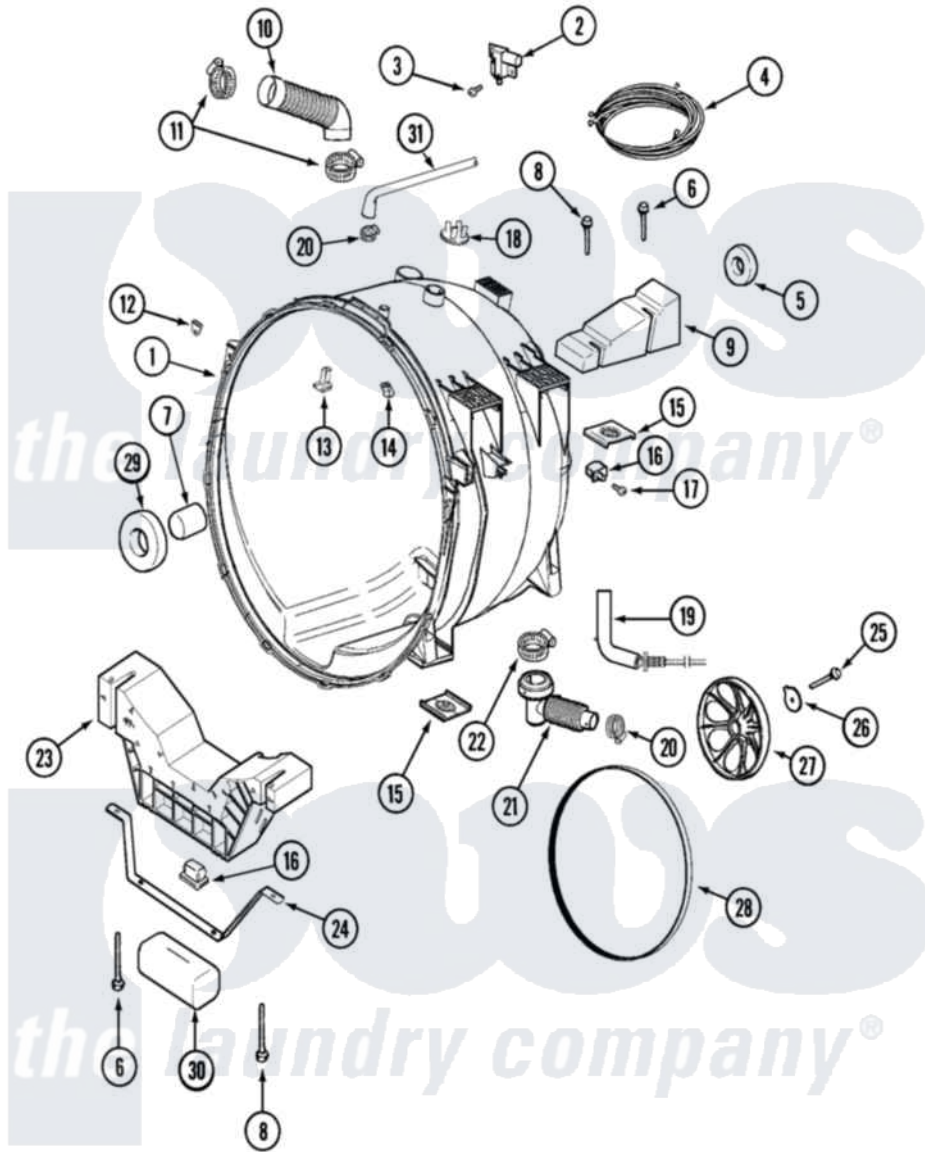

Maytag MAH20PSAWW 04 - OUTER TUB

Maytag [Residential Maytag MAH20PSAWW Washer Parts](#) Parts Diagram 04 - OUTER TUB
 Click on the part number to view part

Item	Original Part Number	Replaced By	Status	Part Description
001	22002154	22004465		Outer Tub Assembly, As Pack
002	22002045	22003302		Switch, Internal Unbalance
003	22002300	9740848		Screw, Mixing Valve Mounting
004	33002216	12001798		Kit-Harnes
005	22003441			Bearing, Rear
"	Y200720	22003441		Bearing, Rear
006	22001991	22003615		Bolt, Double Sems 5-3/8
007	22002935			Spacer, Bearing
008	22002056	22003616		Bolt, Double Sems 3-3/8
009	22002102			Weight, Counter Balance
010	22002083			Hose, Injector
011	22002052	616099		Clamp
012	22002103			Clip, U
013	22002004	22004310		Water Deflector
"	22002959	22004310		Water Deflector
014	22002006			Clip, Unbalance Switch Harness

015	22002065		Nut, Counter Balance
016	22002044		Switch, Tub Displacement
017	22002061	910187	Screw
018	22002061	910187	Screw
"	22002797		Clip, Hose
019	22002010		Hose, Pressure Switch
"	22002799	M0322202	Tie Wire
020	202515	596669	Clamp, Manifold
021	22002793	22002958	Hose, Outlet
"	22002958		Hose, Outlet
022	22002053	696392	Hose Clamp
023	22002579	Not Available	WEIGHT ASSEMBLY (FRT)
024	22002008		Strap
025	22002057	22003937	Screw, Retaining Bolt
026	22002055	22003936	Washer
027	22001998	22002315	Pulley, Spinner
028	12001435	12001788	Kit, Belt And Isolator-W
029	22002934		Bearing, Front
030	22002011	Not Available	CUSHION
031	22002027	74007164	Lock- Purs
"	22002791		Hose/Clip Assembly Recirc