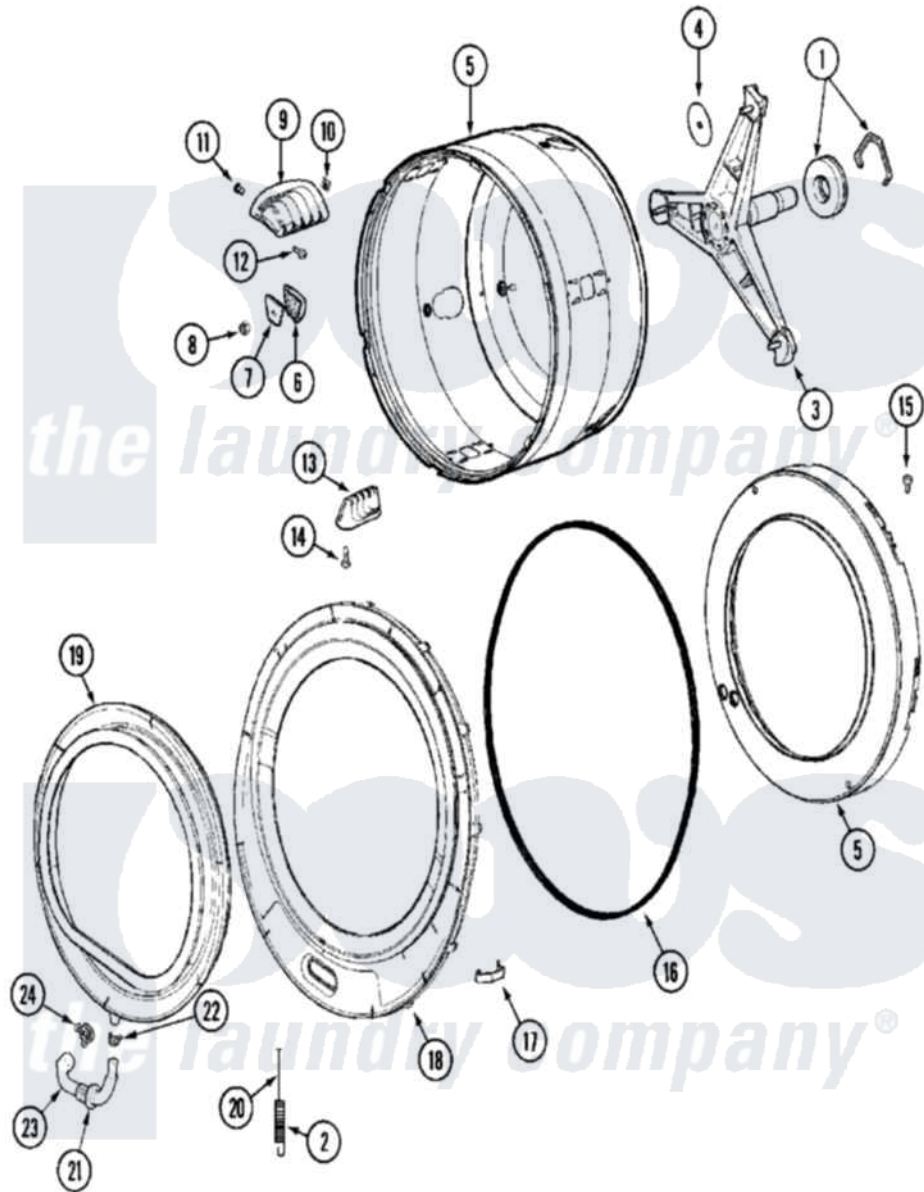

Maytag MAH20PSAWW 05 - SPINNER ASSEMBLY & OUTER TUB COVER

Maytag Residential Maytag MAH20PSAWW Washer Parts Parts Diagram 05 - SPINNER ASSEMBLY & OUTER TUB COVER

Click on the part number to view part

Item	Original Part Number	Replaced By	Status	Part Description
001	12001478	12002022		Lip Seal Kit
002	22002099			Spring, Tub
003	22002123			Tube, Molykote
"	22002897	W10181639		Support
004	22002023			Washer, Plastic
005	22002115	6-2717080		Spinner As
006	22002021	22002482		Washer, Profile
007	22002020			Washer, Spinner Support
008	22002122	2207454		Nut, Hex
009	22001985			Baffle, Drip
010	22002009			Grommet, Baffle
011	22001999			Grommet, Baffle
012	22002325	22003556		Screw, Baffle
013	22001986			Baffle, Drip
014	22002059			Screw, Baffle

PART NEVER USED IN

015	22002028		Not Available	PART NEVER USED IN PRODUCTION
"	NLA		Not Available	SCREW, BALANCE RING
016	22002077			Seal, Tub Cover
017	22002050			Clip, Tub To Cover
018	22002238	22003212		Cover, Tub --W
"	22002961	22003212		Cover, Tub --W
"	22003074			Guard, Hose
"	22003212			Cover, Tub --W
019	12001772	12002533		Boot Kit
"	22001978	12002533		Boot Kit
020	22002105	22002327		Wire, Boot Clamp
021	22003074			Guard, Hose
022	Y22003072			CLAMP, HOSE DOUBLE WIRE
023	22003071	22004477		Drain Hose, Door Boot
024	22003073	596669		Clamp, Manifold