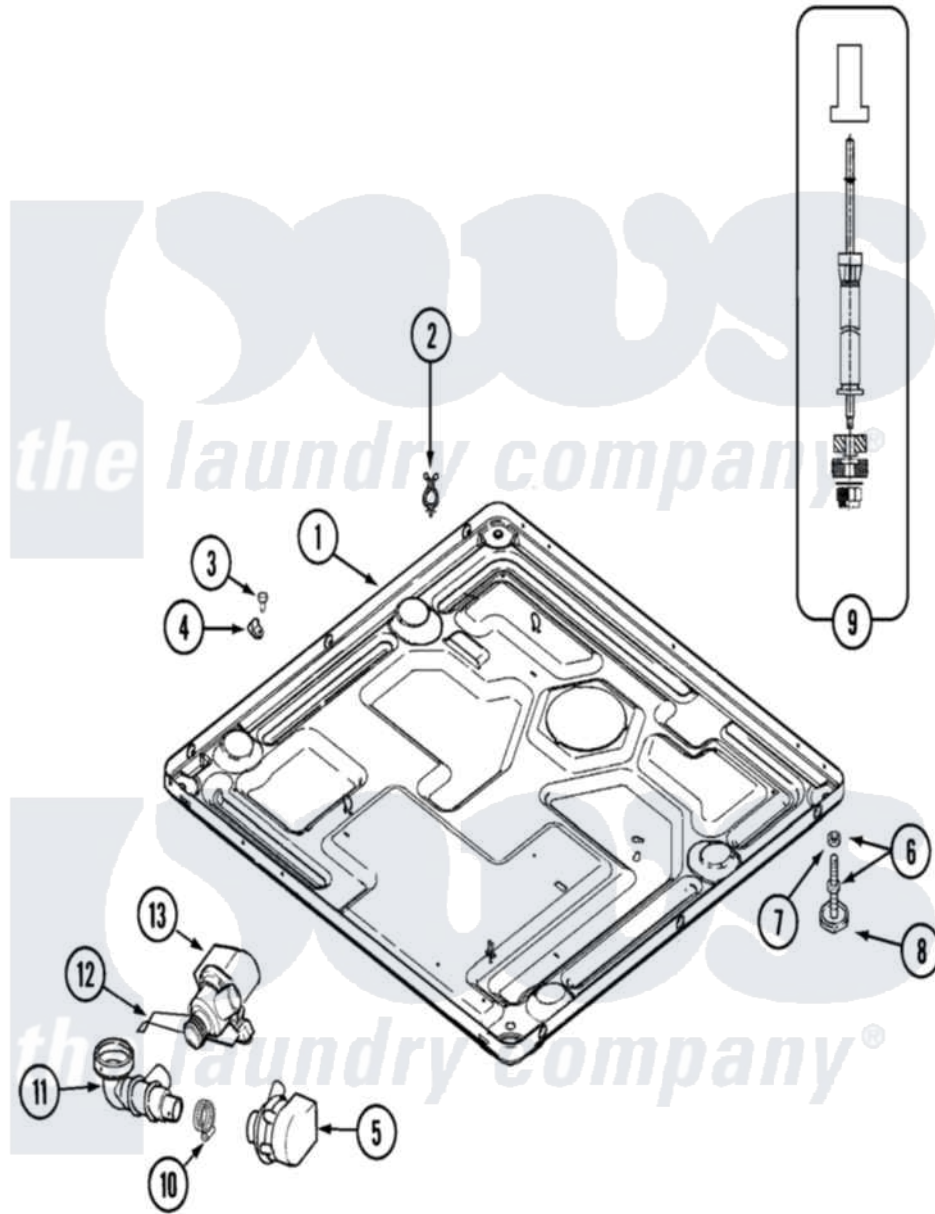

# Maytag MAH20PSAWW 06 - BASE

Maytag [Residential Maytag MAH20PSAWW Washer Parts](#) Parts Diagram 06 - BASE  
 Click on the part number to view part

Item	Original Part Number	Replaced By	Status	Part Description
001	22002240	<a href="#">22003435</a>		Base, Assembly
"	<a href="#">22003580</a>			Base, Assembly
"	<a href="#">22003605</a>			Base Weld Assembly
002	315471	<a href="#">22003298</a>		Retainer, Wire
003	212276	<a href="#">W10116760</a>		Screw
004	<a href="#">22002014</a>			Clip, Harness To Support
005	22002939	<a href="#">22003059</a>		Pump, Drain
"	<a href="#">22003059</a>			Pump, Drain
006	22001915	<a href="#">22003544</a>		Adjustable Leg W/Foot And Nut
007	Y052740	<a href="#">62739</a>		Nut, Lock
008	<a href="#">210684</a>			Foot, Adjustable Leg
009	<a href="#">22001988</a>			Strut Assembly-Rear
010	202515	<a href="#">596669</a>		Clamp, Manifold
011	22002793	<a href="#">22002958</a>		Hose, Outlet
"	<a href="#">22002958</a>			Hose, Outlet
012	<a href="#">22002790</a>			Bracket, Pump Mount

013

202515

[596669](#)

Clamp, Manifold

"

[22002792](#)

Pump

"

[22003284](#)

Pad, Recirculation Pump