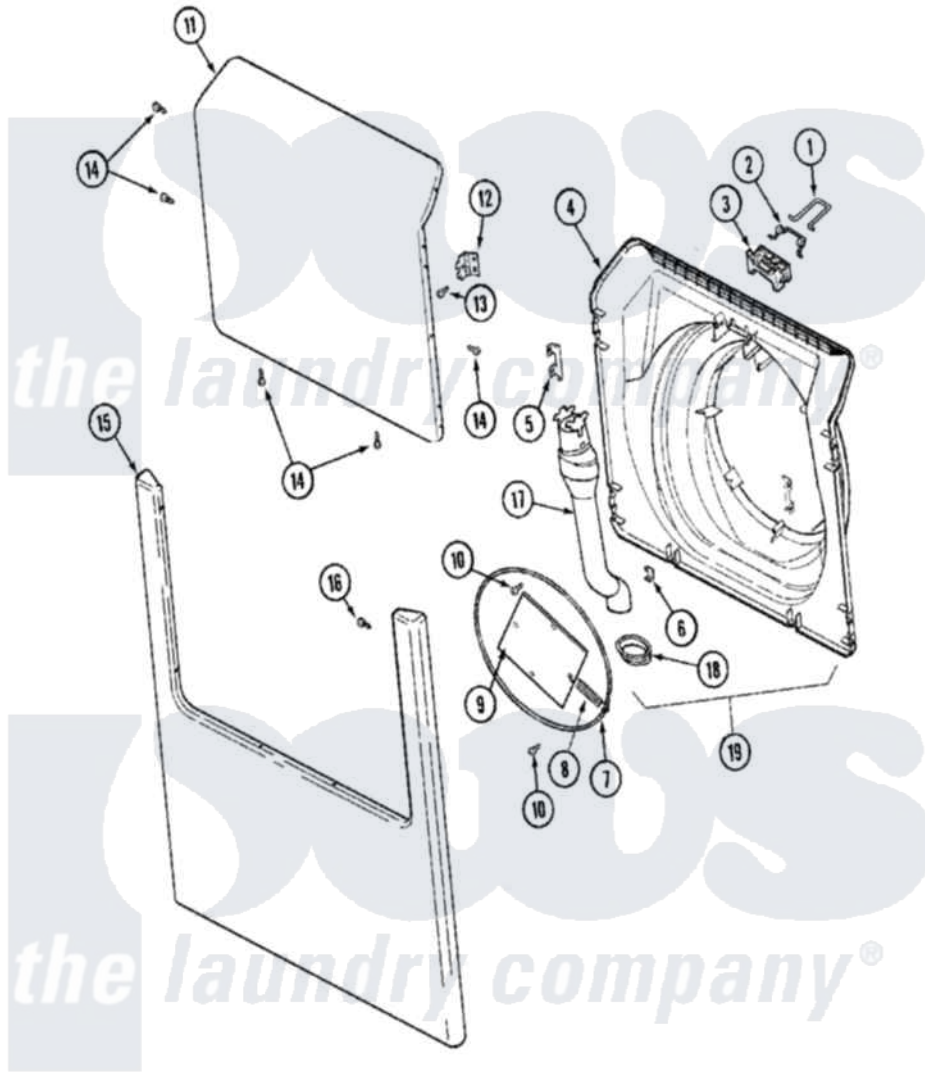

Maytag MAH20PSAWW 07 - DOOR & FRONT PANEL

Maytag Residential Maytag MAH20PSAWW Washer Parts Parts Diagram 07 - DOOR & FRONT PANEL
 Click on the part number to view part

Item	Original Part Number	Replaced By	Status	Part Description
001	22002002	22003222		Hoop, Lock
002	22002003			Spring, Latch
003	22002168			Support, Lock Hoop
004	22002539	22003083		Liner, Door Assembly W/Vent
"	22002615	22003085		Liner, Door Assembly W/Vent
"	22003076	22003083		Liner, Door Assembly W/Vent
"	22003078			Door, Inner
"	22003800			Inner Door/Vented
005	22002038			Clip, Door
006	22002039			Clip, Door
007	22002104			Frame, Wire
"	W10124350		Not Available	NOT REQUIRED PART OR SEE NOTE
008	22002356			Spring, Plate
"	W10124350		Not Available	NOT REQUIRED PART OR SEE NOTE
009	22002094			Frame, Wire

"	W10124350		Not Available	NOT REQUIRED PART OR SEE NOTE
010	22002007			Screw, Wire Frame
"	W10124350		Not Available	NOT REQUIRED PART OR SEE NOTE
011	22001979			Door, Outer
"	22002660		Not Available	DOOR, OUTER (BSQ-W/DAMPER)
012	22002000	22002798		Hinge, Door
013	22002062	98006631		Screw
014	22002063			Screw No.8-18AB Wafer Head
"	33002351			Screw
015	22002049			Clip Note: Clip, Front Panel
"	22002663		Not Available	PANEL, FRONT (BISQ)
"	22002836			Panel, Front
016	22002243			Screw, Front Panel And Hinge
"	22002244			Clip, Grounding
017	22002990	22003850		Vent Tube Assembly
018	22003075			Grommet, Vent Tube
019	22003083			Liner, Door Assembly W/Vent
"	22003085			Liner, Door Assembly W/Vent