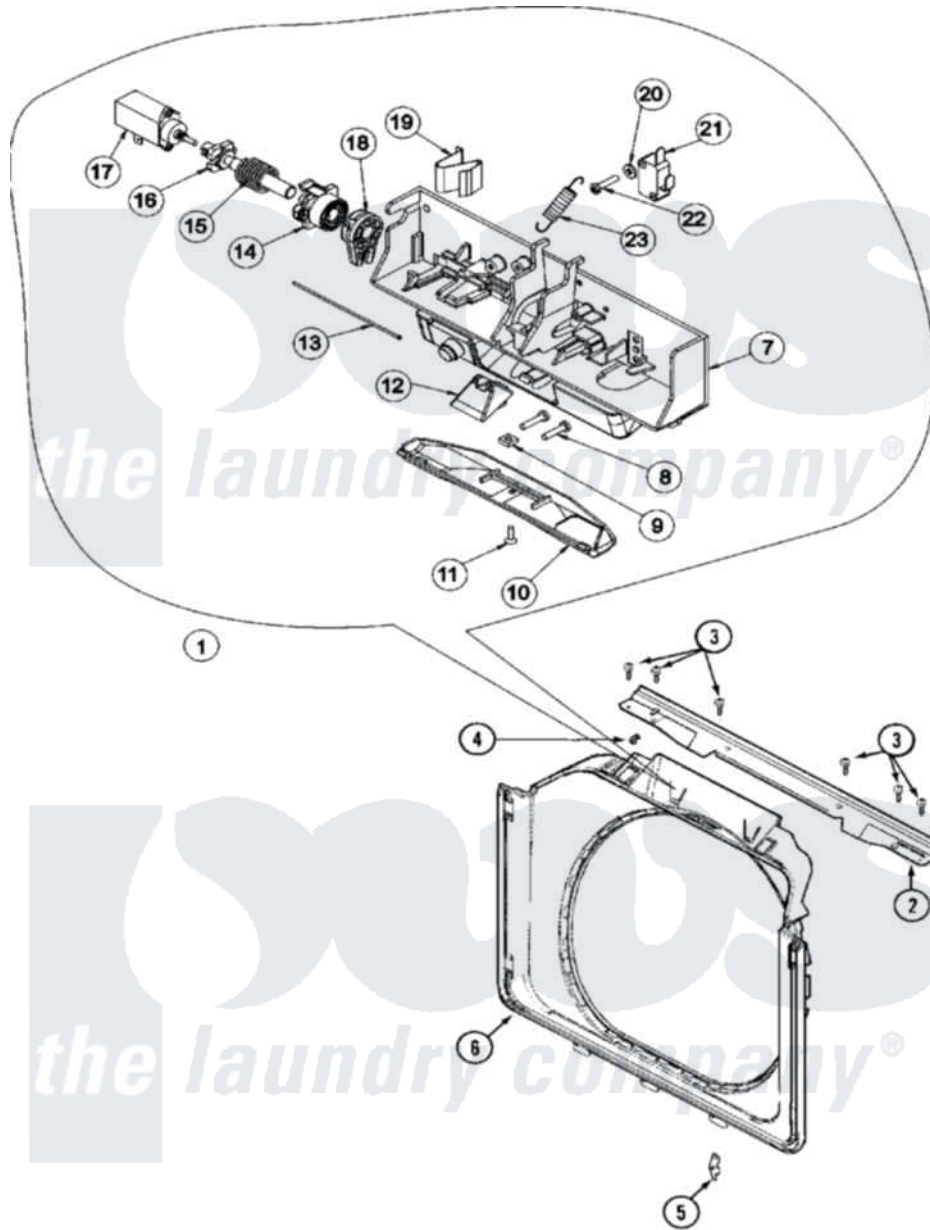

Maytag MAH20PSAWW 08 - DOOR SHROUD & DOOR LATCH ASSEMBLY

Maytag Residential Maytag MAH20PSAWW Washer Parts Parts Diagram 08 - DOOR SHROUD & DOOR LATCH ASSEMBLY

[Click on the part number to view part](#)

Item	Original Part Number	Replaced By	Status	Part Description
001	NLA		Not Available	LATCH, ASSY. (DOM/COMMERCIAL)
002	22003637			BRACE ASSEMBLY, TOP CROSS CONTAINS ITEMS 12 & 13
"	33002202	33002477		Support, Door Lock
003	22001995			Screw Note: Screw, Tumbler Front And Shroud
004	22002014			Clip, Harness To Support
005	22002095	12001994		Cover
"	33001764			Cover, Hinge Hole
"	33001846			Screw, Hinge Hole Cover
"	33002349			Cover, Hinge Hole
006	22002234			Shroud And Dispenser Hose
007	22003722			Switch Holder Assembly, Latch
"	NLA		Not Available	SWITCH, DOOR
008	22003719			Screw, Latch

009	22003720	Nut, Latch
010	22002957	Cover, Latch Assembly
011	22002435	241877 Screw
012	22003055	Ramp, Door Hoop
013	22002164	Cable, Door
014	22003715	Sliding Gear, Latch
015	22003721	Spring, Axle / Latch
016	22003718	Axle, Latch
017	22002119	Motor, Wax
018	22003716	Rotating Gear, Latch
019	22003717	Spring, Latch
020	22001352	Screw, Check Switch
021	22002165	Washer, Door Lock Switch
022	22002162	Switch, Door Lock Spin Enable
023	22002158	Spring, Gear Return