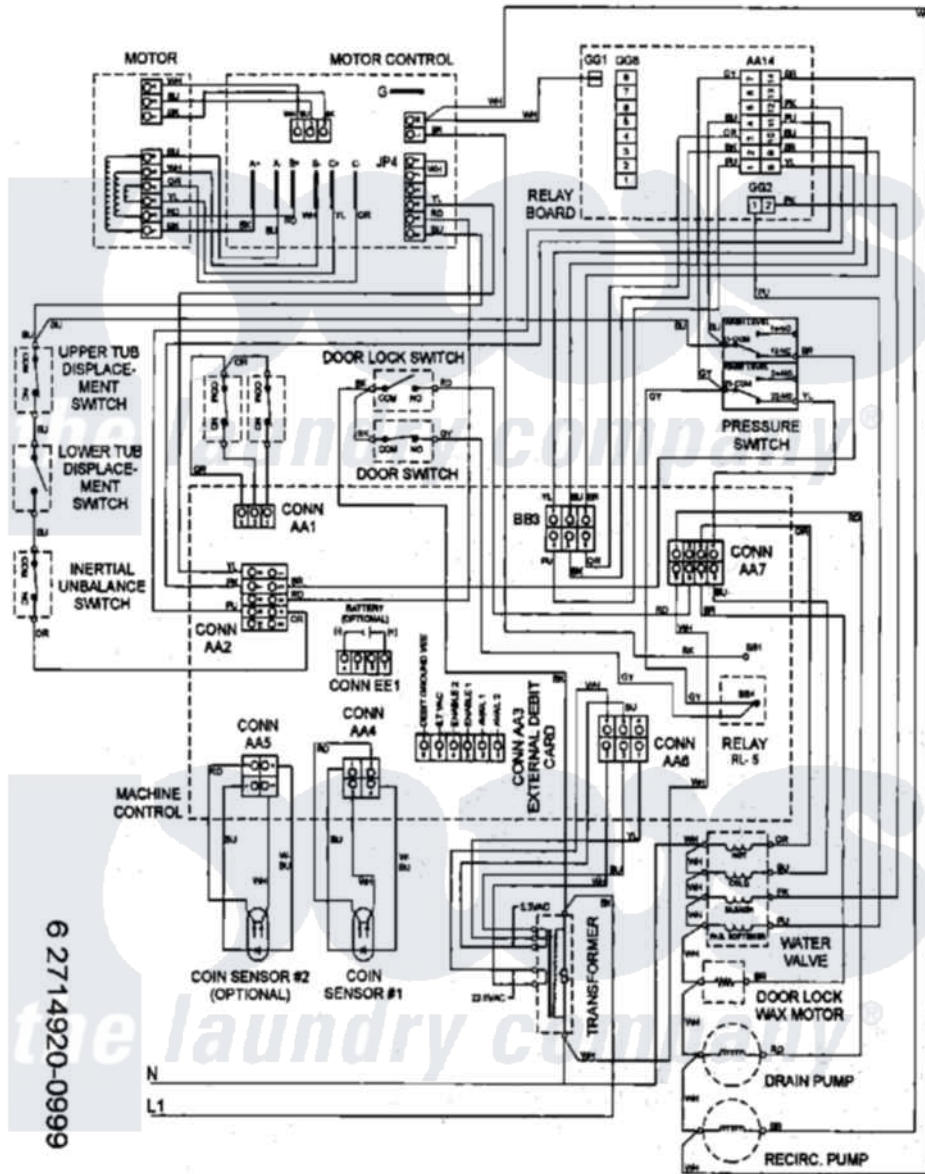

Maytag MAH20PSAWW 10 - WIRING INFORMATION

Maytag Residential Maytag MAH20PSAWW Washer Parts Parts Diagram 10 - WIRING INFORMATION
 Click on the part number to view part

Item	Original Part Number	Replaced By	Status	Part Description
001	NLA		Not Available	WIRING INFORMATION