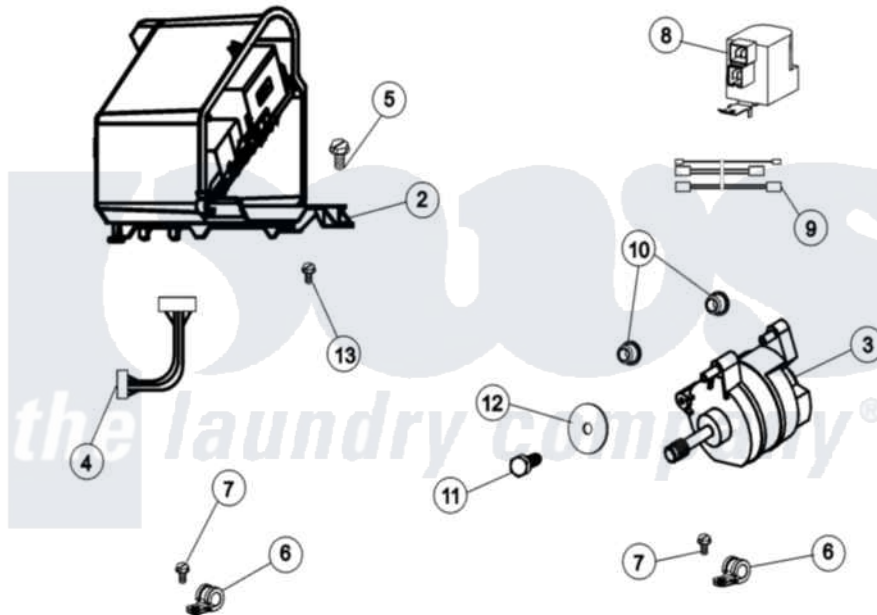

# Maytag MAH20PSAWW 11 - MOTOR & MOTOR CONTROL

(SEE TEXT FOR ITEMS 2, 3, 4 AND 8)

Maytag Residential Maytag MAH20PSAWW Washer Parts Parts Diagram 11 - MOTOR & MOTOR CONTROL  
 Click on the part number to view part

Item	Original Part Number	Replaced By	Status	Part Description
001	<a href="#">12002039</a>			Neptune Motor Conversion Kit
002	<a href="#">22004046</a>			Control Assembly, Motor
003	<a href="#">22003856</a>			Motor, Variable Speed
004	22004047	<a href="#">22004212</a>		Motor Harness
005	<a href="#">33002190</a>			SCrew, C BraCe, BraCket, Cabinet
006	<a href="#">22004102</a>			P Clips
007	22002300	<a href="#">9740848</a>		Screw, Mixing Valve Mounting
008	22003854	<a href="#">22003858</a>		EMI Suppression Filter, 16a
009	<a href="#">22004101</a>			Repair Jumper Harness
010	<a href="#">22003329</a>			Isolator, Motor
011	<a href="#">22003686</a>			Bolt, Motor
012	<a href="#">22002320</a>			Washer, Belt Tension Bolt
013	<a href="#">22004103</a>			Screw