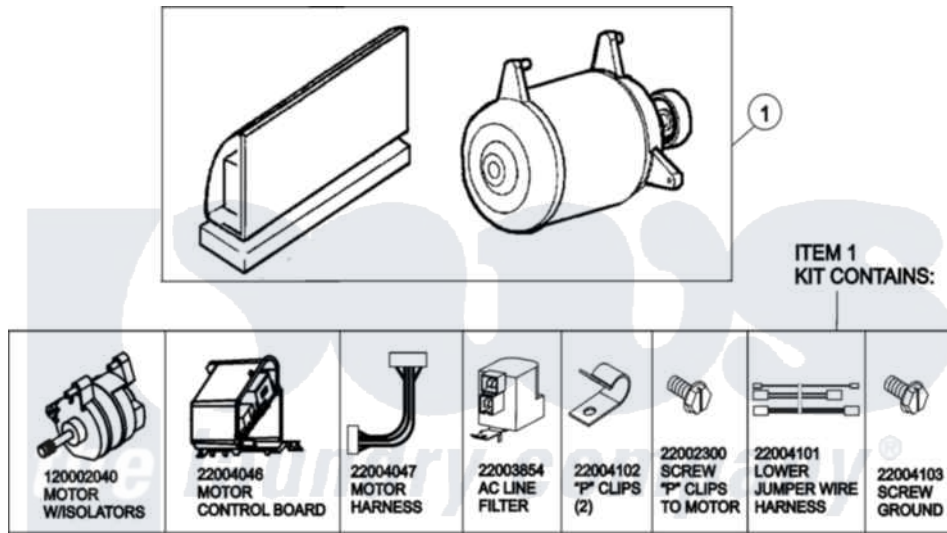

# Maytag MAH20PSAWW 11 - MOTOR & MOTOR CONTROL

(SEE TEXT FOR ITEMS 2, 3, 4 AND 8)

Maytag Residential Maytag MAH20PSAWW Washer Parts Parts Diagram 11 - MOTOR & MOTOR CONTROL  
 Click on the part number to view part

Item	Original Part Number	Replaced By	Status	Part Description
001	<a href="#">12002039</a>			Neptune Motor Conversion Kit
002	<a href="#">22004046</a>			Control Assembly, Motor
003	<a href="#">22003856</a>			Motor, Variable Speed
004	22004047	<a href="#">22004212</a>		Motor Harness
005	<a href="#">33002190</a>			SCrew, C BraCe, BraCket, Cabinet
006	<a href="#">22004102</a>			P Clips
007	22002300	<a href="#">9740848</a>		Screw, Mixing Valve Mounting
008	22003854	<a href="#">22003858</a>		EMI Suppression Filter, 16a
009	<a href="#">22004101</a>			Repair Jumper Harness
010	<a href="#">22003329</a>			Isolator, Motor
011	<a href="#">22003686</a>			Bolt, Motor
012	<a href="#">22002320</a>			Washer, Belt Tension Bolt
013	<a href="#">22004103</a>			Screw