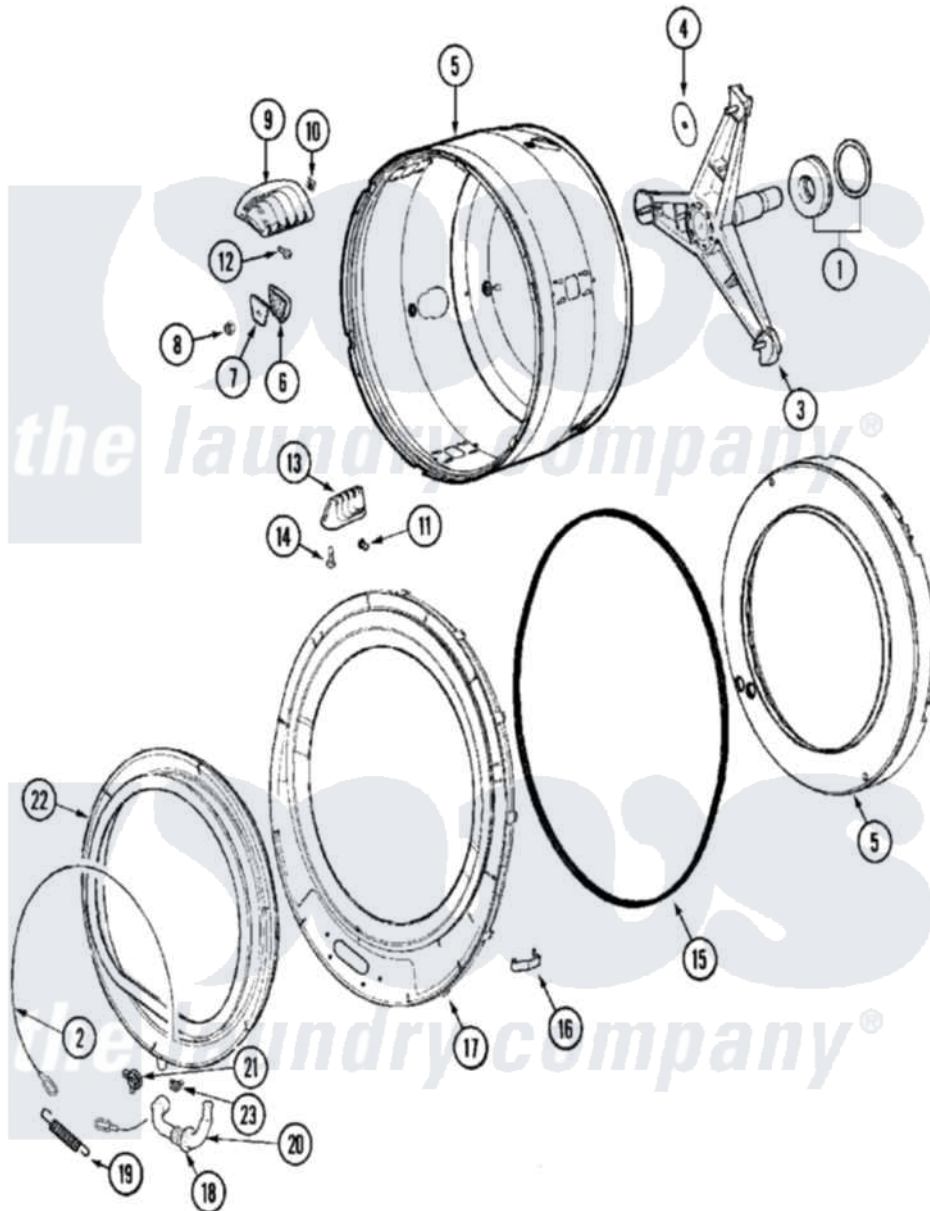

Maytag MAH21PDA3W 02 - SPINNER ASSEMBLY & OUTER TUB COVER

Maytag Residential Maytag MAH21PDA3W Washer Parts Parts Diagram 02 - SPINNER ASSEMBLY & OUTER TUB COVER

Click on the part number to view part

Item	Original Part Number	Replaced By	Status	Part Description
001	12001478	12002022		Lip Seal Kit
"	12002022			Lip Seal Kit
002	22002327			Wire, Boot Clamp
003	22002123			Tube, Molykote
"	22002897	W10181639		Support
"	22003925	W10181639		Support
004	22002023			Washer, Plastic
005	22002115	6-2717080		Spinner As
006	22002482			Washer, Profile
007	22002020			Washer, Spinner Support
008	22002122	2207454		Nut, Hex
009	22001985			Baffle, Drip
010	22002009			Grommet, Baffle
011	22001999			Grommet, Baffle
012	22002325	22003556		Screw, Baffle
013	22001986			Baffle, Drip

014	22002059	Screw, Baffle	
015	22002077	Seal, Tub Cover	
016	22002050	Clip, Tub To Cover	
017	22003212	Cover, Tub --W	
"	22004079	22004464	Outer Tub Cover Kit
"	22004254	Cover, Tub W/Sealandcaps Aspk	
018	22003074	Guard, Hose	
019	22002099	Spring, Tub	
020	22003071	22004477	Drain Hose, Door Boot
021	Y22003072	CLAMP, HOSE DOUBLE WIRE	
022	22003070	12002533	Boot Kit
023	22003073	596669	Clamp, Manifold