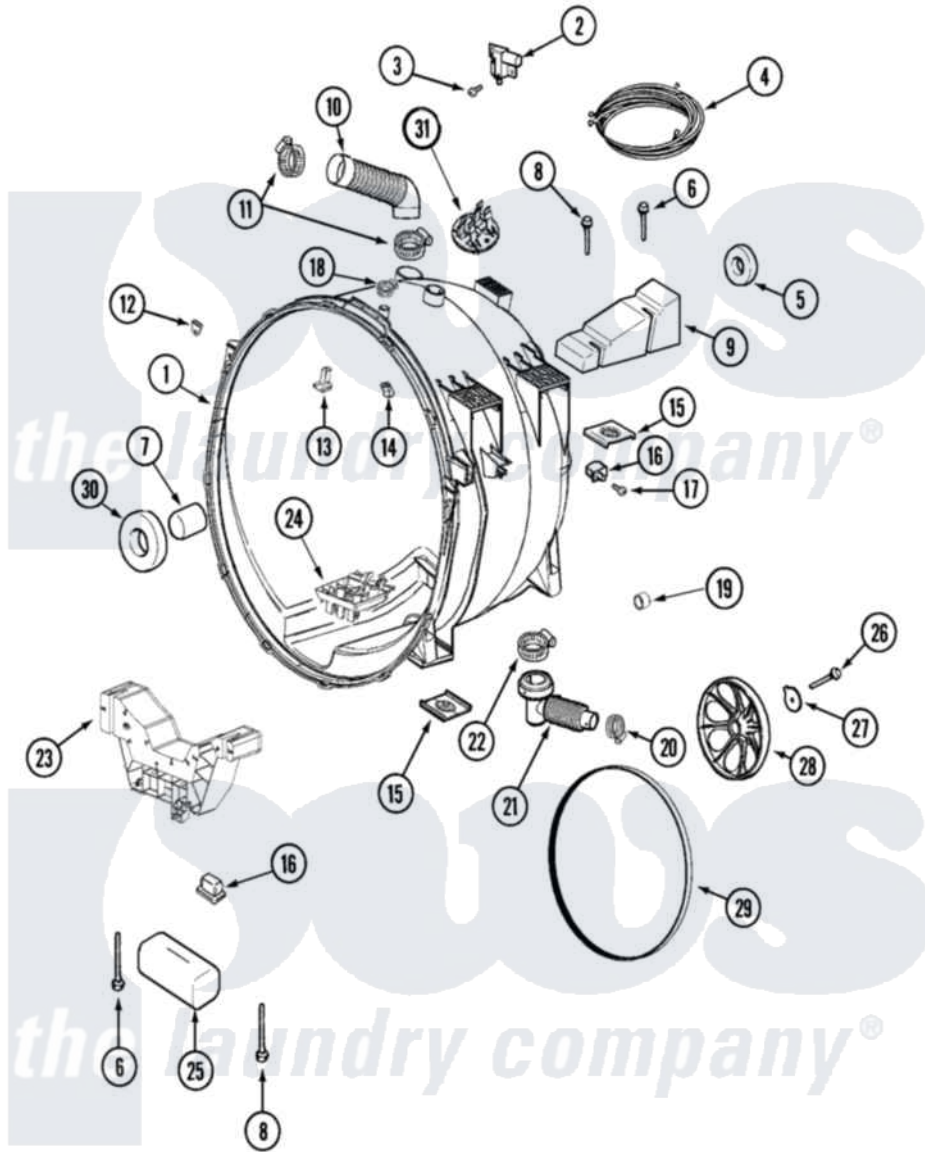

Maytag MAH21PDA3W 03 - OUTER TUB

Maytag [Residential Maytag MAH21PDA3W Washer Parts](#) Parts Diagram 03 - OUTER TUB
 Click on the part number to view part

Item	Original Part Number	Replaced By	Status	Part Description
001	22002907	22004465		Outer Tub Assembly, As Pack
"	22004080	22004465		Outer Tub Assembly, As Pack
002	22003302			Switch, Internal Unbalance
003	912615	33002917		Screw, No.10-16
004	22003271			Harness, Unbalance Switch
"	22003684			Wire Harness, Upper Sub Assembly
"	22004052			Harness Upper Sub Assembly
005	Y200720	22003441		Bearing, Rear
006	22003615			Bolt, Double Sems 5-3/8
007	22002935			Spacer, Bearing
008	22003616			Bolt, Double Sems 3-3/8
009	22002102			Weight, Counter Balance
010	22002083			Hose, Injector
011	22002052	616099		Clamp
012	22002103			Clip, U
013	22002959	22004310		Water Deflector

014	22002006		Clip, Unbalance Switch Harness
"	22002061	910187	Screw
015	22002065		Nut, Counter Balance
016	22001995		Screw Note: Screw, Tumbler Front And Shroud
"	22002044		Switch, Tub Displacement
"	22003065	22004093	Unbalance
"	22004051	22004093	Unbalance
017	22002061	910187	Screw
018	202515	596669	Clamp, Manifold
019	22003261		Plug, Outer Tub
"	22003295	285655	Clamp, Hose
020	22001984	285655	Clamp, Hose
021	22003262		Hose, Tub To Pump Outlet
022	22002053	696392	Hose Clamp
023	22003253		Bracket, Front Weight
"	22003826	22004472	Bracket, Lower
024	22002059		Screw, Baffle
"	22003710		Sump Cap W/ Labyrinth Feature
025	22003225	Not Available	CUSHION
"	22003827		Cushion
026	22002057	22003937	Screw, Retaining Bolt
027	22002055	22003936	Washer
"	22003936		Washer
028	22001998	22002315	Pulley, Spinner
029	12001435	12001788	Kit, Belt And Isolator-W
030	22002934		Bearing, Front
031	22002797		Clip, Hose