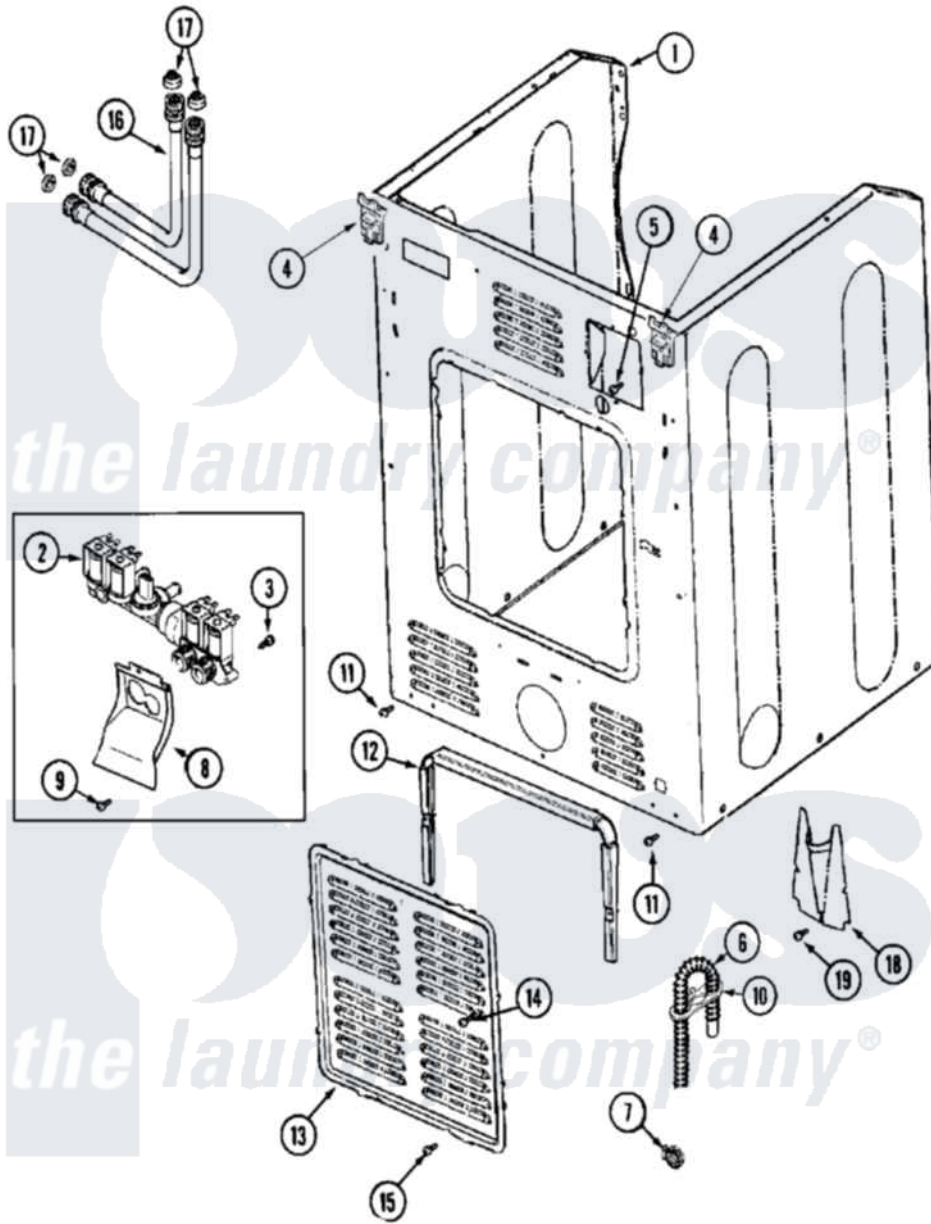

Maytag MAH21PDA3W 04 - CABINET-REAR

Maytag [Residential Maytag MAH21PDA3W Washer Parts](#) Parts Diagram 04 - CABINET-REAR
 Click on the part number to view part

Item	Original Part Number	Replaced By	Status	Part Description
001	22003639			Cabinet Assembly
002	205161	489503		Clamp
"	22002944			Valve, Water
003	22002436			Screw, Water Valve Bracket
004	22001995			Screw Note: Screw, Tumbler Front And Shroud
"	22003367	22004095		Hinge, Plastic
005	NLA		Not Available	SCREW, GROUND LUG
"	NLA		Not Available	WASHER, GROUND LUG
006	22002891	12001807		Drain Hose Kit
"	22002893	8539404		Tie-Wire
"	22002932			Clip, Drain Hose
007	22001984	285655		Clamp, Hose
008	33002212			Bracket, Water Valve
009	Y313561			Screw---NA
010	22002892			Retainer, Drain Hose
				Screw Note: Screw, Tumbler

011	22001995		Screw Note: Screw, Tumbler Front And Shroud
012	22002022		Spacer, Access Panel
013	22002092		Panel, Access
014	22002295	67006908	Screw, Ice Rack
015	22001996	3370225	Screw
016	208100	76313	Hosefill
"	22002229	22002960	Strainer, Washer Inlet
017	Y013783		Washer, Inlet Hose
018	22002704		Cover, Drain Hose
019	22001995		Screw Note: Screw, Tumbler Front And Shroud