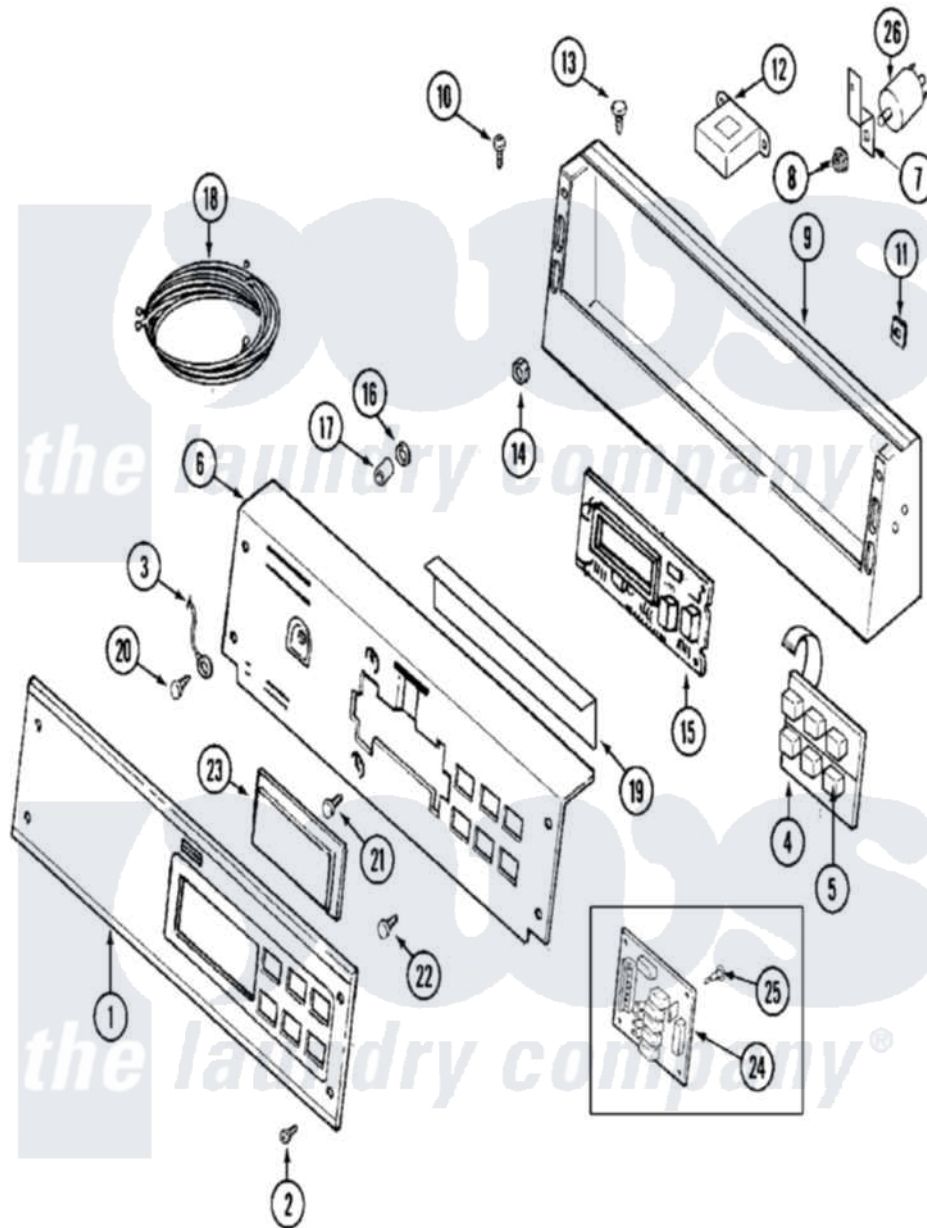

Maytag MAH21PDA3W 05 - CONTROL PANEL

Maytag [Residential Maytag MAH21PDA3W Washer Parts](#) Parts Diagram 05 - CONTROL PANEL
 Click on the part number to view part

Item	Original Part Number	Replaced By	Status	Part Description
001	22003688	22004349		Facia - Pd/Ps
002	215506			Screw, Control Panel Overlay
003	205810			Wire, Ground
004	206808	W10135389		Push Button And Switch Assembly
"	215527	W10140652		Screw, 6-20 X 1/2
005	215517	W10131113		Push Button
006	22003676			Switch Brkt And Back Brkt
007	22003048	22003602		Bracket- P
"	912365	3370225		Screw
008	22003049	22003725		Nut, 8mm
009	22003089			Console
010	22001996	3370225		Screw
011	215003			Fastener, Panel And Bracket
012	22001960			Transformer
013	211251			Screw, Transformer
014	22001419			Nut, Transformer

015	22004245		Board, Control PD-Japan
016	912077		Locknut, Reader Harness
017	33001204		Stand-Off, Ccontrol Board
018	22003790		Harness, Wire
019	22002954		Deflector, Water
020	211252		Screw, Ground Wire
021	215526		Screw, Circuit Board
022	215527	W10140652	Screw, 6-20 X 1/2
023	22001962	W10131114	Cover, Display
024	22002971	22004171	Relay Board OPL
025	22002943		Stand-Off
026	22003047		Filter, Power Line
"	22003050		Wire, Ground