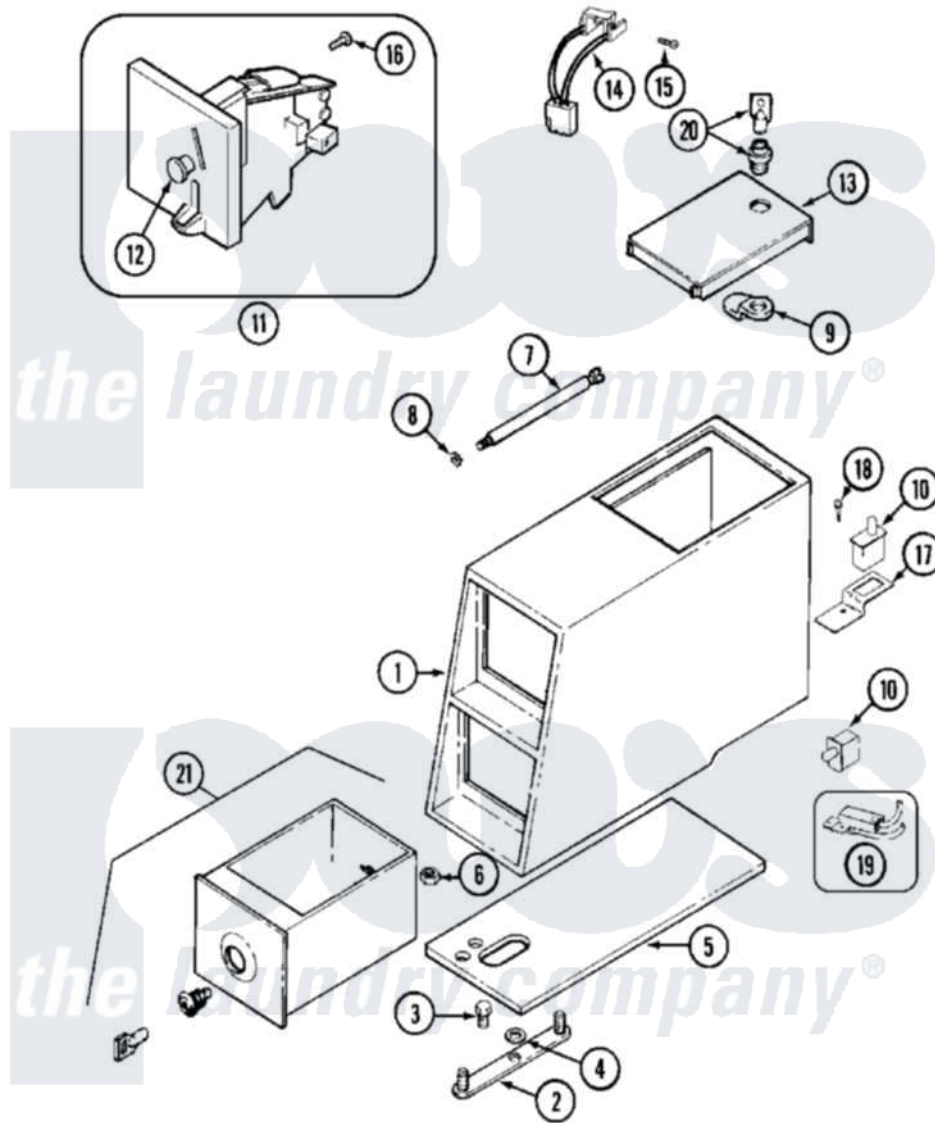

Maytag MAH21PDA3W 06 - CONTROL CENTER (PD)

Maytag Residential Maytag MAH21PDA3W Washer Parts Parts Diagram 06 - CONTROL CENTER (PD)
 Click on the part number to view part

Item	Original Part Number	Replaced By	Status	Part Description
001	22002480			Vault, Coin PD Coin Drop Supplied By Dist.
"	22003901			Vault Switch Shield
002	22001810		Not Available	STRAP, MOUNTING
003	22001996	3370225		Screw
004	910309			Washer, Mounting Strap
005	22002072			Gasket, Control Center
006	Y052740	62739		Nut, Lock
007	213035			Bolt, Locking
008	910181			Lockwasher, Terminal Block
009	NLA		Not Available	CAM, LOCKING
010	33001250			Switch, Vault And Service Door
"	912012	3400409		Screw
011	22003041			Coin Drop Assembly
012	216200			Face Plate Return Button
013	22001910	22003679		Timer Access Door Assembly

"	22003900		Access Door Switch Shield
014	22001965		Optic Switch Assembly
015	314665		Screw, Switch Assembly
016	216068		Screw, Coin Drop
017	22001404		Bracket, Service Switch
018	22001069		Screw, Vault To Control Cover
019	22003790		Harness, Wire
020	206637		Lock Kit
"	215033	W10140858	Key
021	W10124350	Not Available	NOT PROVIDED BY MAYTAG