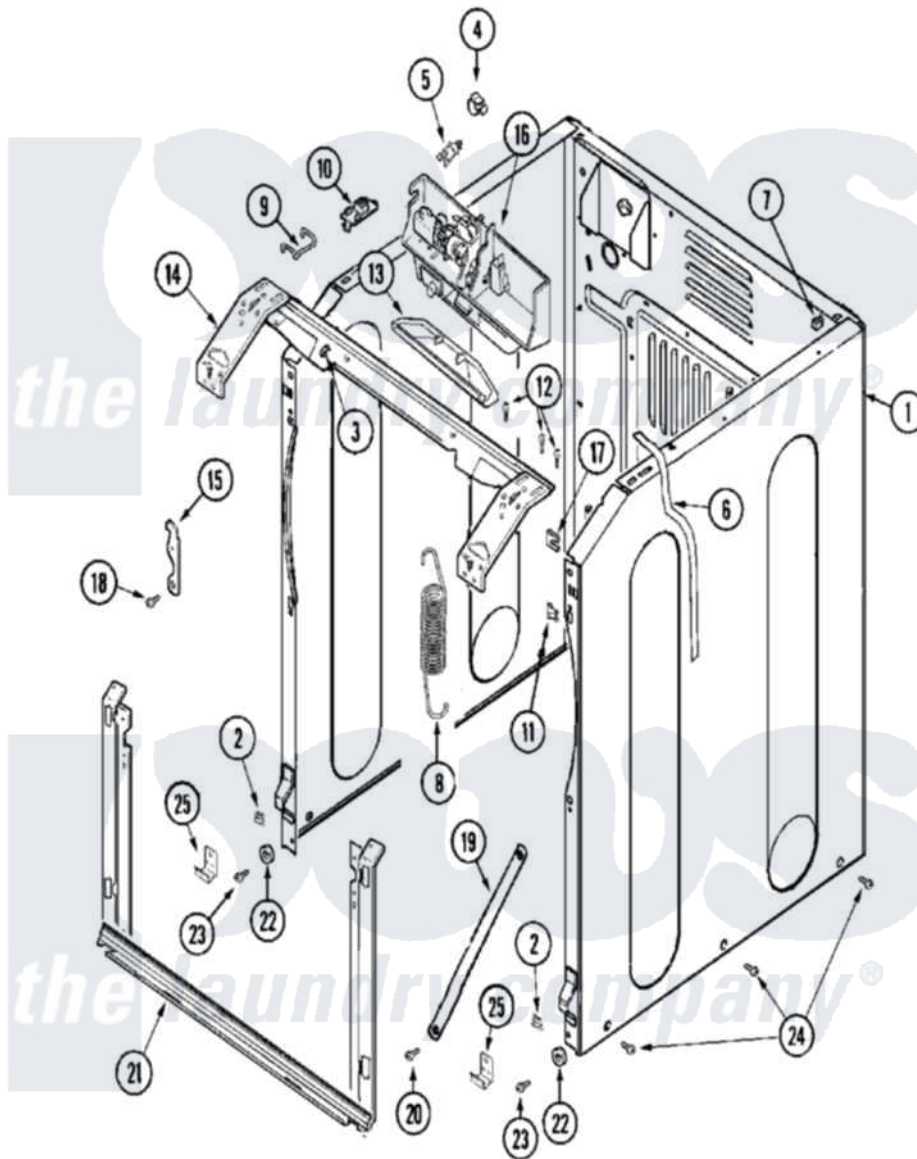

Maytag MAH21PDA3W 08 - CABINET-FRONT

Maytag Residential Maytag MAH21PDA3W Washer Parts Parts Diagram 08 - CABINET-FRONT
 Click on the part number to view part

Item	Original Part Number	Replaced By	Status	Part Description
001	22002293	22003511		Insulation
"	22003639			Cabinet Assembly
002	22002013			Stop, Shipping
003	22002014			Clip, Harness To Support
004	22002014			Clip, Harness To Support
005	22003298			Retainer, Wire
006	33001836			Strap, Top Cover Support
007	310933	33002194		Nut, Speed
008	22003254			Spring, Cabinet To Tub
009	22002297			Support, Spring
010	22001997			Spacer, Top Cover
011	22002239			Clip, Front Panel
012	22001995			Screw Note: Screw, Tumbler Front And Shroud
013	22002957			Cover, Latch Assembly
014	22003637			BRACE ASSEMBLY, TOP CROSS CONTAINS ITEMS 12

015	33002597		Hook, Security
016	22003706		Door Lock Assembly, Commercial
017	22002049		Clip Note: Clip, Front Panel
018	22001995		Screw Note: Screw, Tumbler Front And Shroud
019	22002767		Brace, Cross
020	22001995		Screw Note: Screw, Tumbler Front And Shroud
021	22003638	22003652	Shroud Support Assembly
022	22002025		Disc, Front Panel Spacer
023	22001995		Screw Note: Screw, Tumbler Front And Shroud
024	213007		Xfor Cabinet See Cabinet, Back
025	22002239		Clip, Front Panel