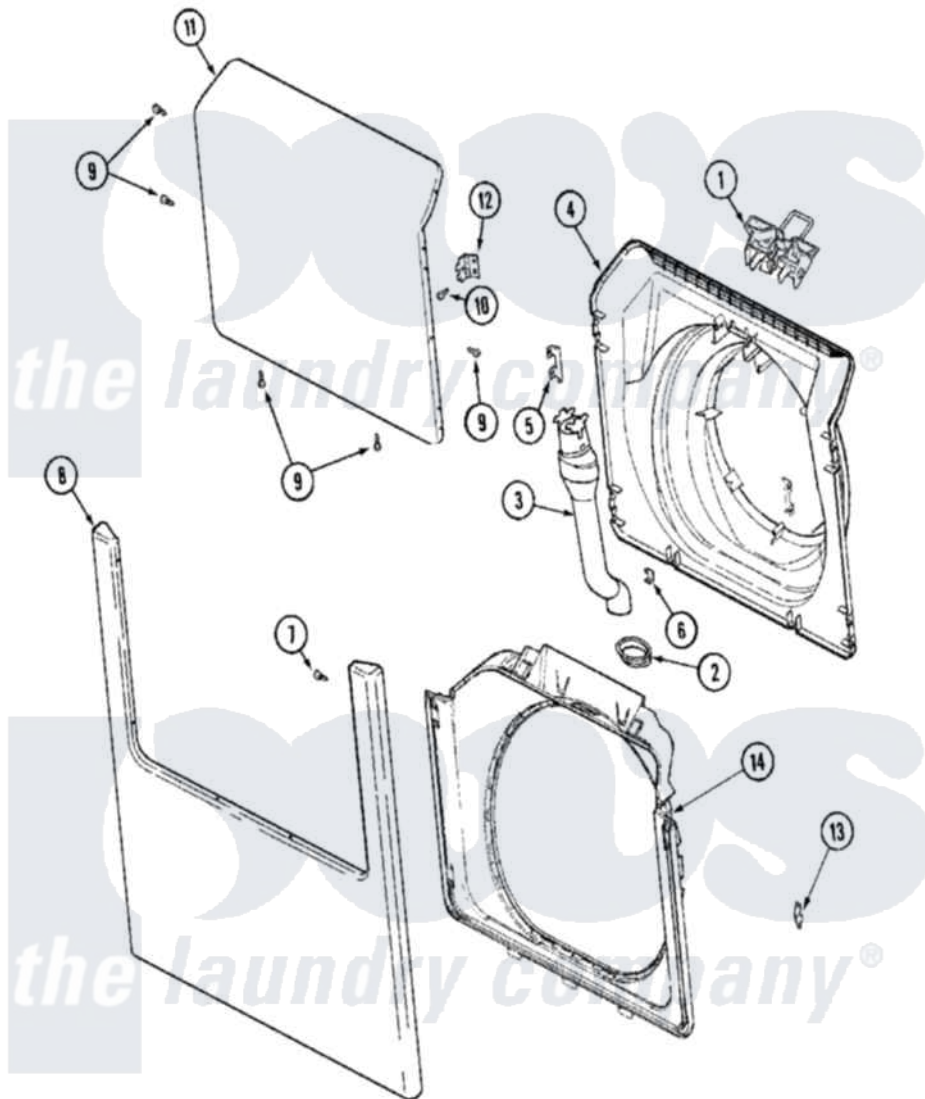

Maytag MAH21PDA3W 09 - DOOR, FRONT PANEL & SHROUD

Maytag [Residential Maytag MAH21PDA3W Washer Parts](#) Parts Diagram 09 - DOOR, FRONT PANEL & SHROUD
 Click on the part number to view part

Item	Original Part Number	Replaced By	Status	Part Description
001	22003269			Door, Lock Hoop Assembly
002	22003075			Grommet, Vent Tube
003	22002990	22003850		Vent Tube Assembly
004	22003275			Door, Inner/Door Strike
005	22002038			Clip, Door
006	22002039			Clip, Door
007	22002243			Screw, Front Panel And Hinge
"	22002244			Clip, Grounding
008	22002049			Clip Note: Clip, Front Panel
"	22002836			Panel, Front
009	22002063			Screw No.8-18AB Wafer Head
010	22002062	98006631		Screw
011	22003785			Door, Outer
012	22002798			Hinge, Door
013	22002095	12001994		Cover
"	33001764			Cover, Hinge Hole