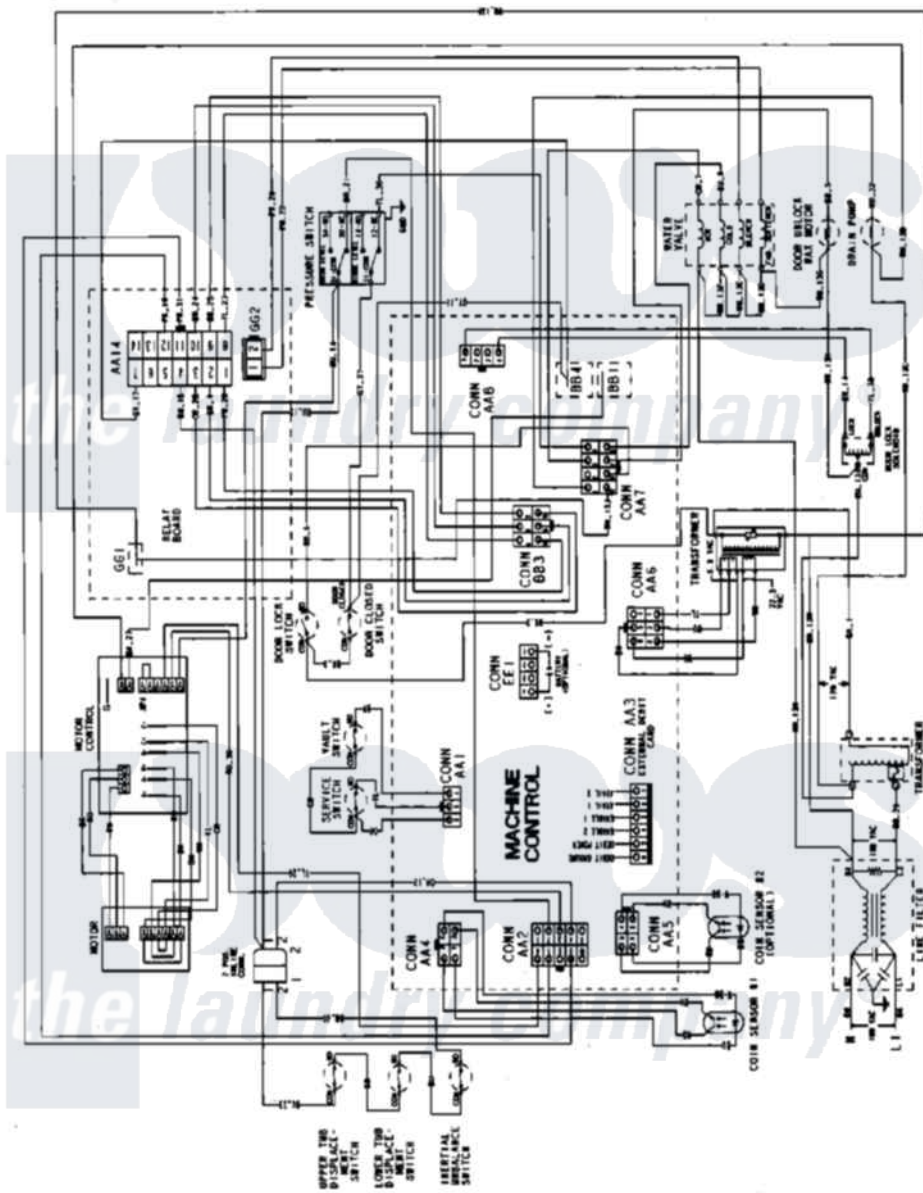

Maytag MAH21PDA3W 10 - WIRING INFORMATION

Maytag Residential Maytag MAH21PDA3W Washer Parts Parts Diagram 10 - WIRING INFORMATION
 Click on the part number to view part

Item	Original Part Number	Replaced By	Status	Part Description
001	NLA		Not Available	WIRING INFORMATION