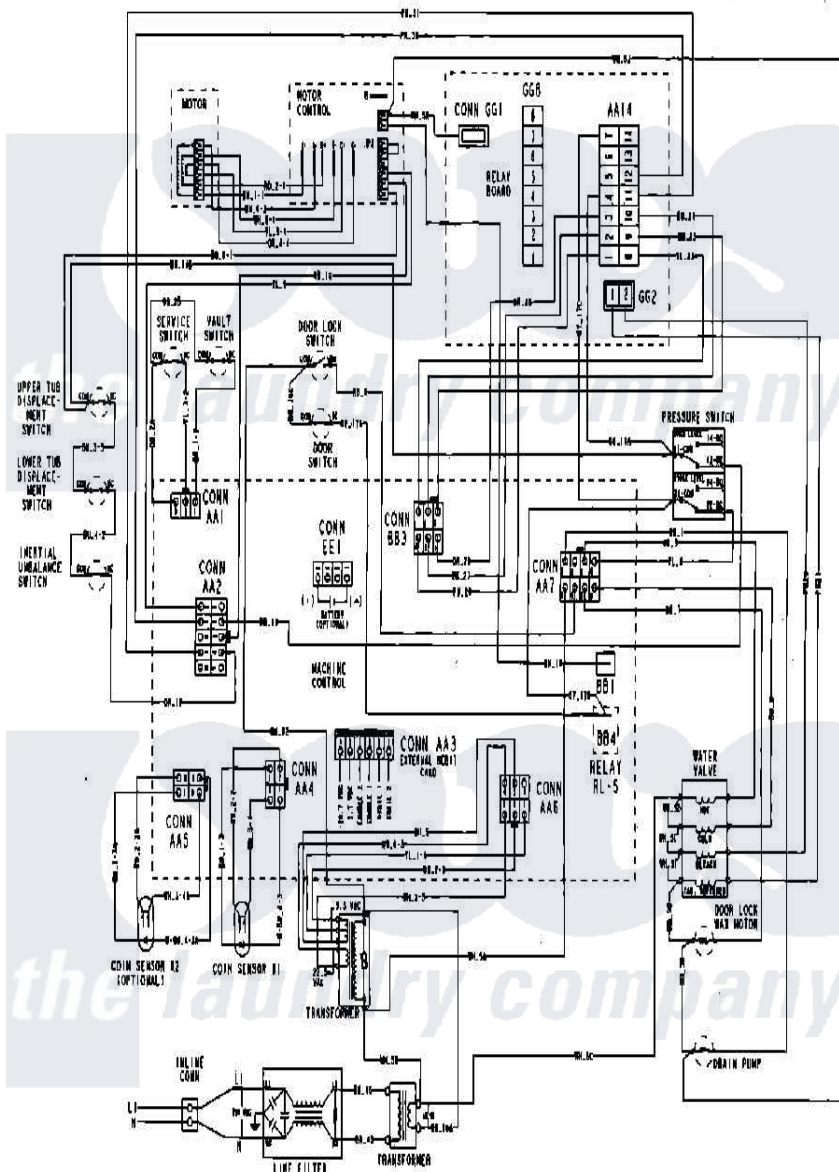

Maytag MAH21PDAGW 10 - WIRING INFORMATION

Maytag Residential Maytag MAH21PDAGW Washer Parts Parts Diagram 10 - WIRING INFORMATION
 Click on the part number to view part

Item	Original Part Number	Replaced By	Status	Part Description
001	NLA		Not Available	WIRING INSTRUCTION