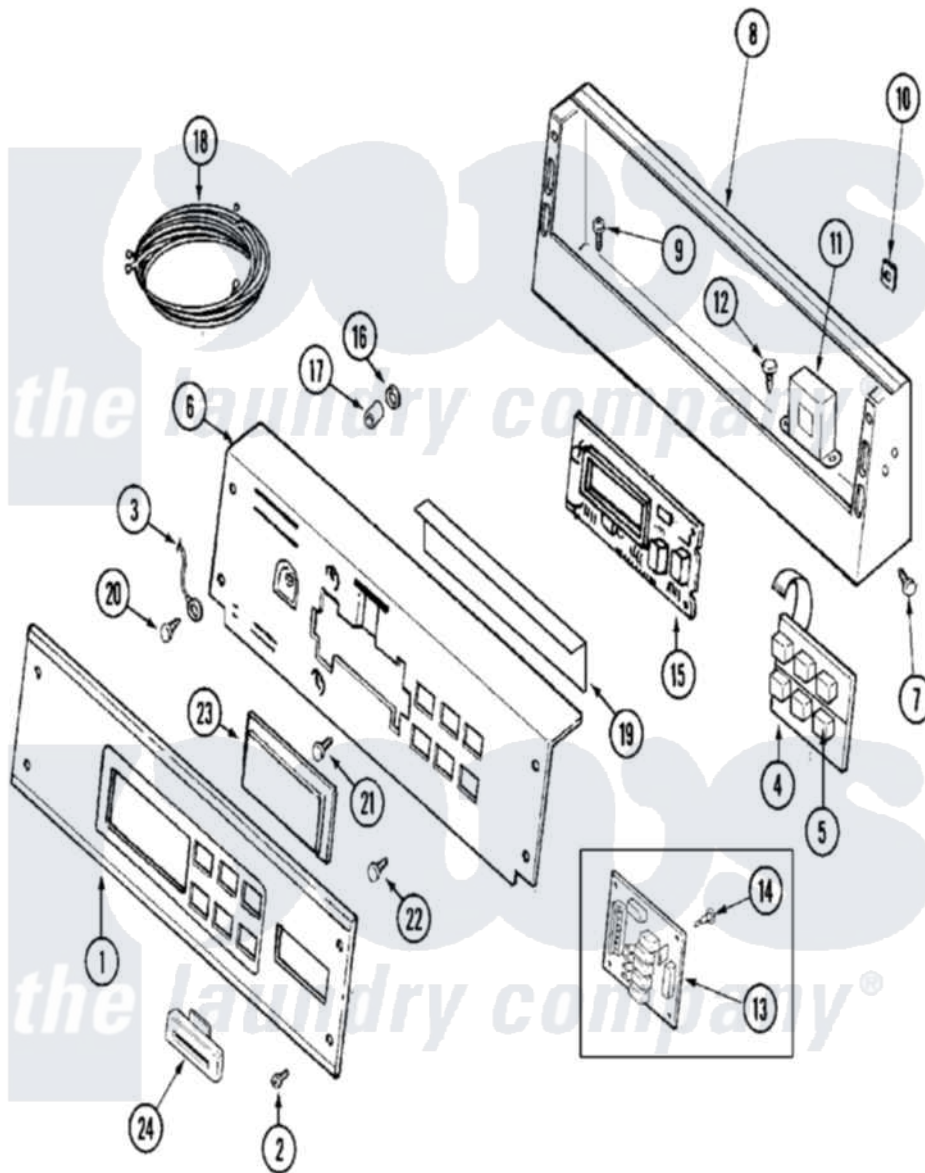

# Maytag MAH21PDAWQ 01 - CONTROL PANEL

Maytag [Residential Maytag MAH21PDAWQ Washer Parts](#) Parts Diagram 01 - CONTROL PANEL  
 Click on the part number to view part

Item	Original Part Number	Replaced By	Status	Part Description
001	22003688	<a href="#">22004349</a>		Facia - Pd/Ps
002	<a href="#">215506</a>			Screw, Control Panel Overlay
003	<a href="#">205810</a>			Wire, Ground
004	206808	<a href="#">W10135389</a>		Push Button And Switch Assembly
"	215527	<a href="#">W10140652</a>		Screw, 6-20 X 1/2
005	215517	<a href="#">W10131113</a>		Push Button
006	<a href="#">22003676</a>			Switch Brkt And Back Brkt
"	<a href="#">22003724</a>			Bracket, Back
007	212276	<a href="#">W10116760</a>		Screw
008	<a href="#">22003088</a>			Console
"	<a href="#">22003089</a>			Console
009	22002925	<a href="#">3370225</a>		Screw
010	<a href="#">215003</a>			Fastener, Panel And Bracket
011	<a href="#">22001960</a>			Transformer
012	22002925	<a href="#">3370225</a>		Screw
013	<a href="#">22004172</a>			Relay Board Drs

014	<a href="#">33001204</a>		Stand-Off, Ccontrol Board
015	22003689	<a href="#">22004335</a>	Control Board
"	22004255	<a href="#">22004335</a>	Control Board
016	<a href="#">912077</a>		Locknut, Reader Harness
017	<a href="#">22002943</a>		Stand-Off
018	<a href="#">22002782</a>		Pad, Foam
"	<a href="#">22003675</a>		Harness, Wire
"	22003830	<a href="#">3370225</a>	Screw
"	<a href="#">22003858</a>		EMI Suppression Filter, 16a
"	<a href="#">22003934</a>		Wire Harness
019	<a href="#">22002954</a>		Deflector, Water
020	210186	<a href="#">3370225</a>	Screw
021	<a href="#">215526</a>		Screw, Circuit Board
022	215527	<a href="#">W10140652</a>	Screw, 6-20 X 1/2
023	22001962	<a href="#">W10131114</a>	Cover, Display
024	NLA		Not Available
			MANUAL-USE & CARE