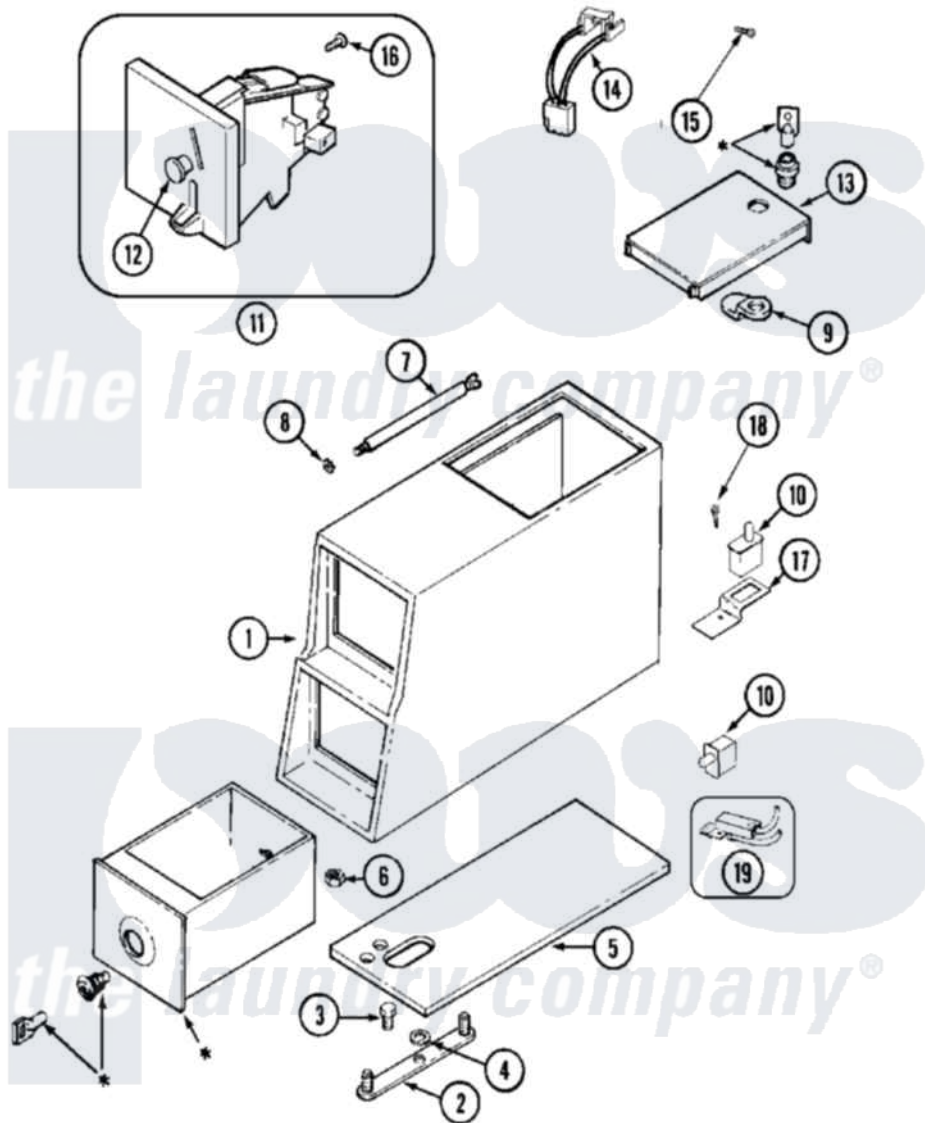

Maytag MAH21PDAWQ 02 - CONTROL CENTER

* CONTACT YOUR COMMERCIAL LAUNDRY DISTRIBUTOR

Maytag [Residential Maytag MAH21PDAWQ Washer Parts](#) Parts Diagram 02 - CONTROL CENTER

[Click on the part number to view part](#)

Item	Original Part Number	Replaced By	Status	Part Description
001	22002480			Vault, Coin PD Coin Drop Supplied By Dist.
"	33002428	22002480		Vault, Coin PD Coin Drop Supplied By Dist.
002	22001810		Not Available	STRAP, MOUNTING
003	22002925	3370225		Screw
004	910309			Washer, Mounting Strap
005	22002072			Gasket, Control Center
"	22002618			Gasket, Control Center
006	Y052740	62739		Nut, Lock
007	22001903	8576635		Bolt
008	910181			Lockwasher, Terminal Block
009	22003677			Nut, Locking Cam
010	33001250			Switch, Vault And Service Door
011	22001875			Coin Drop Assembly-Dual
"	22002144			Single Faceplate

"	22002535	W10133245	Dual Coin Drop Assembly
"	22003678	22004112	Coin Drop Greenwald Us.25
"	22003815		Dual Faceplate
"	22004112		Coin Drop Greenwald Us.25
"	22004113	W10133245	Dual Coin Drop Assembly
"	22004114		Coin Drop Greenwald .25
"	33002644		Dual Faceplate Assembly
"	33002645		Coin Drop-Canada
"	33002646		Coin Drop-Canada
"	33002647		Single Faceplate Assembly
012	216200		Face Plate Return Button
013	22003679		Timer Access Door Assembly
"	22003692		Timer Access Door Assembly
014	22001965		Optic Switch Assembly
015	314665		Screw, Switch Assembly
016	22001069		Screw, Vault To Control Cover
017	22001404		Bracket, Service Switch
018	22001069		Screw, Vault To Control Cover
019	22001966		Harness, Sensor Switch