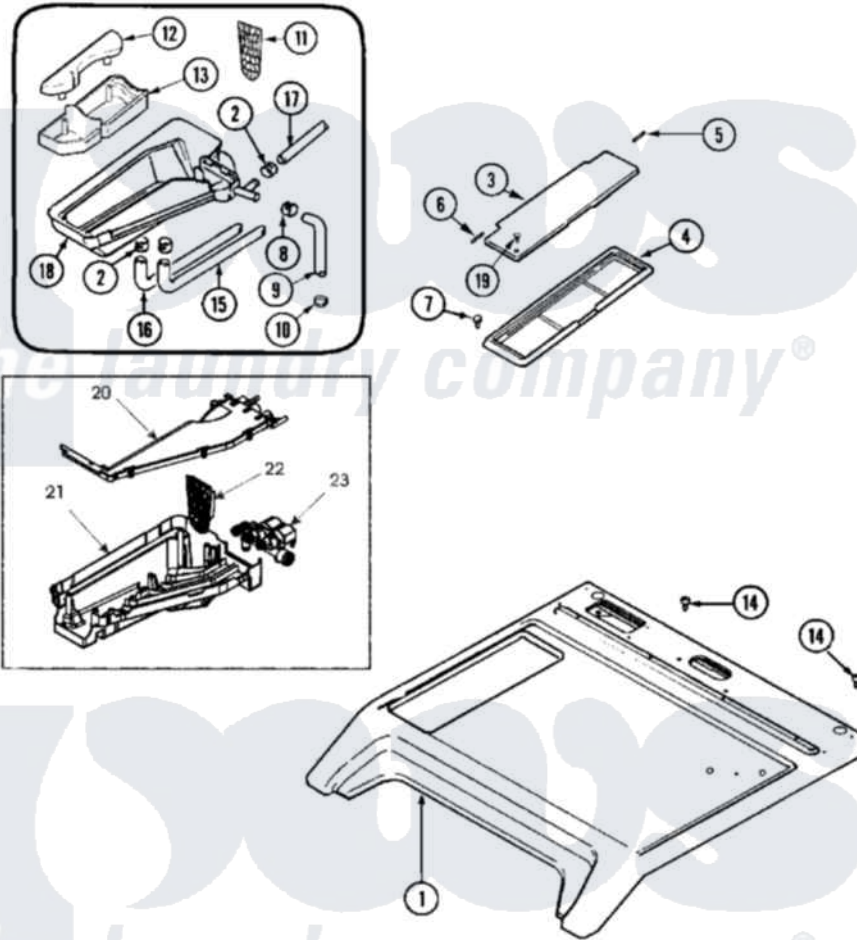

Maytag MAH21PDAWQ 03 - TOP

Maytag [Residential Maytag MAH21PDAWQ Washer Parts](#) Parts Diagram 03 - TOP
 Click on the part number to view part

Item	Original Part Number	Replaced By	Status	Part Description
001	22003586	22004178		Cover, Top
"	22003587	22004181		Cover, Top
"	22004178			Cover, Top
"	22004179			Cover, Top
002	205161	489503		Clamp
003	22002941			Lid, Dispenser Commercial
004	22003665			Bezel, Dispenser
005	Y912678	6-912678		Pin- Hinge
006	Y912679			Pin, Hinge
007	22002060	400021-1		Screw
008	22001984	285655		Clamp, Hose
009	22003259			Hose, Shower
010	201011	285655		Clamp, Hose
011	22003321			Grid, Dispenser
012	22002266			Cap, Siphon
"	22003849			Siphon Cap

013	22002265		Cup, Siphon
"	22003848		Siphon Cup
014	912365	3370225	Screw
015	22002551		Hose, Bleach
016	22003634		Hose, Fabric Softener
017	22003457		Hose, Detergent
018	22003320		Bottom, Dispenser Assembly
"	22003322		Top, Dispenser
"	22003723		Bottom, Dispenser
019	22003681	22003263	Screw, Sump Cap
020	22003845		Dispenser Cover
021	22003844		Dispenser Bottom
022	22003321		Grid, Dispenser
023	12001929		Valve Seal Kit
"	22001640	285655	Clamp, Hose
"	22003832		Fill Hose, Dispenser
"	22003833		Hose, Tub Shower
"	22003846	12001930	Dispenser Valve Assembly Kit