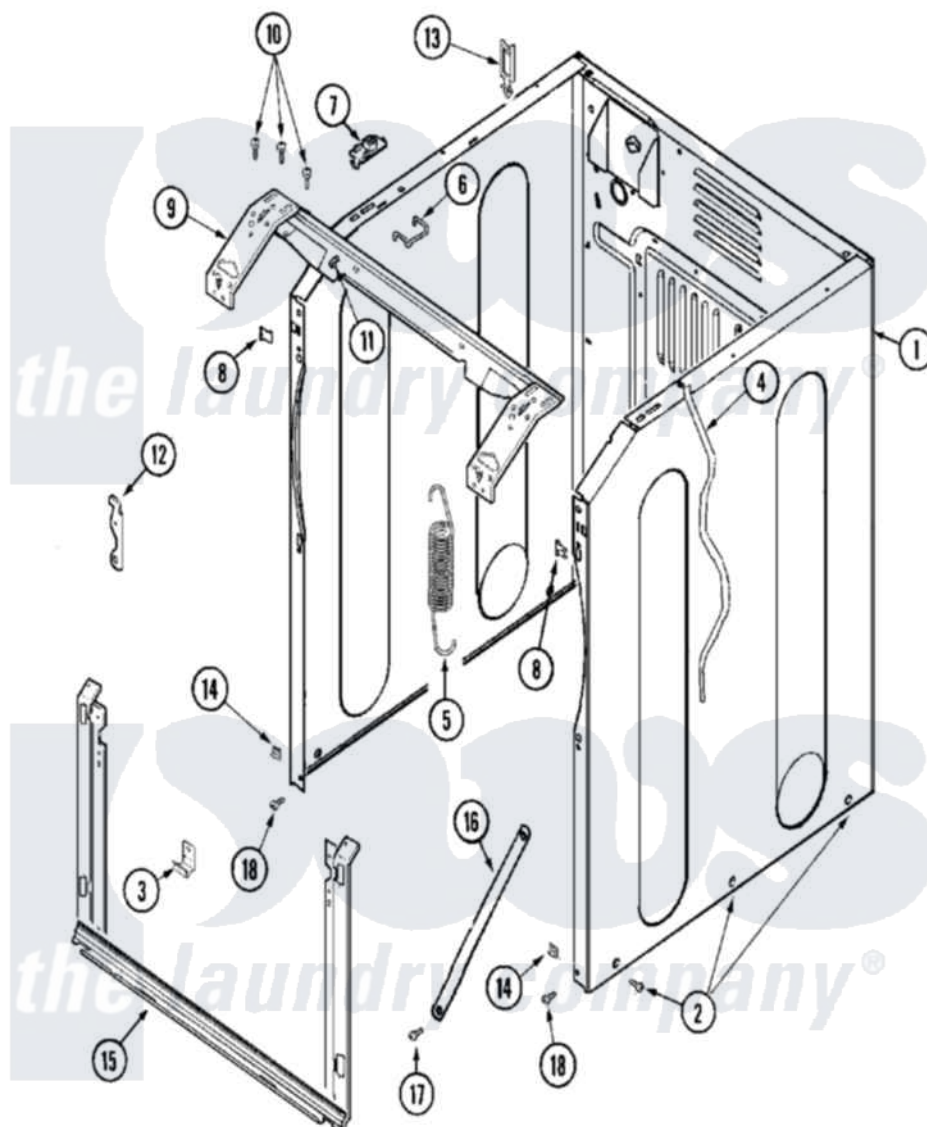

# Maytag MAH21PDAWQ 04 - CABINET-FRONT

Maytag [Residential Maytag MAH21PDAWQ Washer Parts](#) Parts Diagram 04 - CABINET-FRONT  
 Click on the part number to view part

Item	Original Part Number	Replaced By	Status	Part Description
001	<a href="#">22003639</a>			Cabinet Assembly
"	NLA		Not Available	CABINET ASSY. (BISQUE AS PK)
002	22003409	<a href="#">213007</a>		Xfor Cabinet See Cabinet, Back
003	<a href="#">22002239</a>			Clip, Front Panel
004	<a href="#">33001836</a>			Strap, Top Cover Support
005	<a href="#">22003254</a>			Spring, Cabinet To Tub
006	<a href="#">22002297</a>			Support, Spring
007	<a href="#">22001997</a>			Spacer, Top Cover
008	<a href="#">22002049</a>			Clip Note: Clip, Front Panel
009	22003637			BRACE ASSEMBLY, TOP CROSS CONTAINS ITEMS 12 & 13
010	<a href="#">22001995</a>			Screw Note: Screw, Tumbler Front And Shroud
011	<a href="#">22002014</a>			Clip, Harness To Support
012	22002247	<a href="#">33002597</a>		Hook, Security

013	<a href="#">22003298</a>		Retainer, Wire
014	<a href="#">22002013</a>		Stop, Shipping
015	<a href="#">22001995</a>		Screw Note: Screw, Tumbler Front And Shroud
"	22003638	<a href="#">22003652</a>	Shroud Support Assembly
016	22002259	<a href="#">22002767</a>	Brace, Cross
017	<a href="#">22001995</a>		Screw Note: Screw, Tumbler Front And Shroud
018	<a href="#">22001995</a>		Screw Note: Screw, Tumbler Front And Shroud