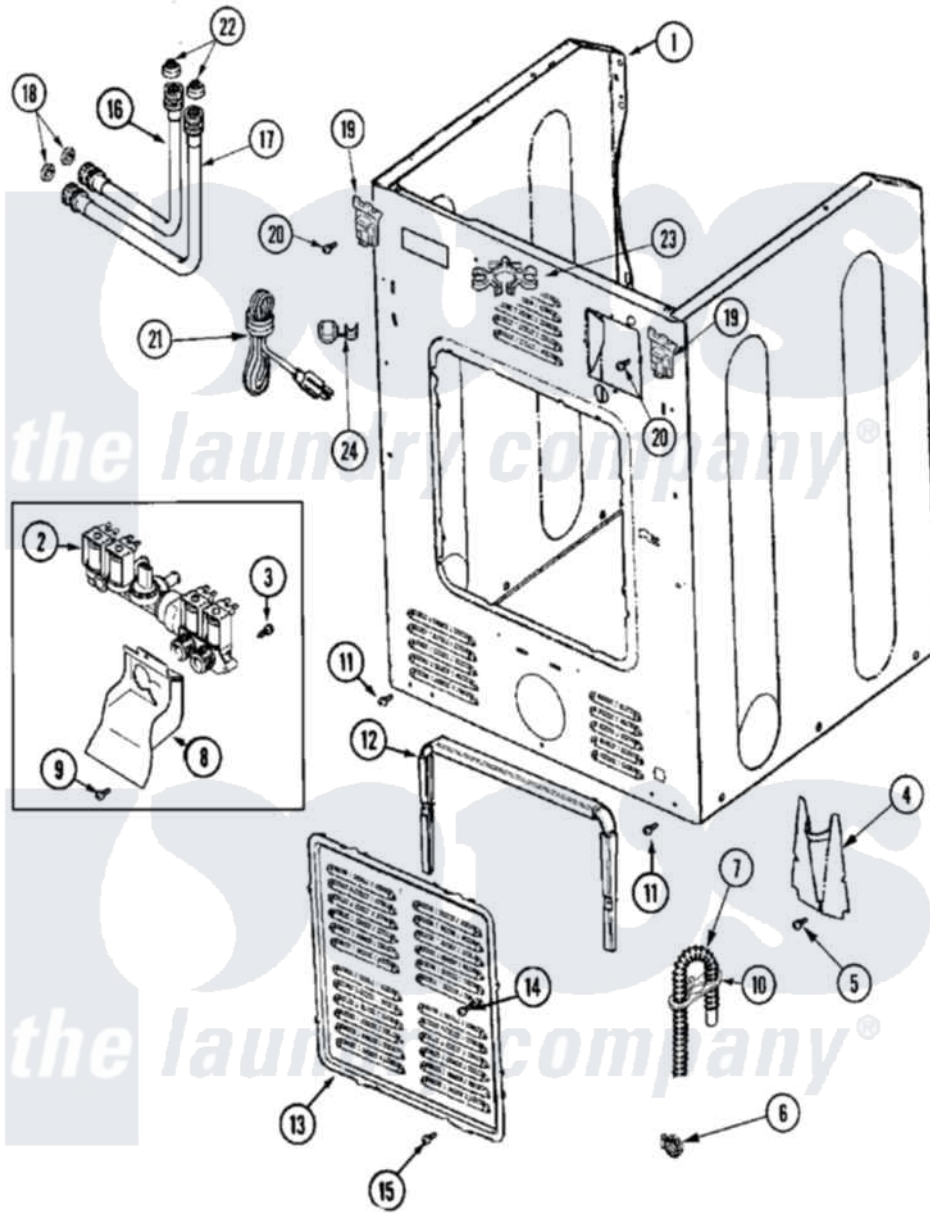

Maytag MAH21PDAWQ 05 - CABINET-REAR

Maytag [Residential Maytag MAH21PDAWQ Washer Parts](#) Parts Diagram 05 - CABINET-REAR
 Click on the part number to view part

Item	Original Part Number	Replaced By	Status	Part Description
001	22003639			Cabinet Assembly
"	NLA		Not Available	CABINET ASSY. (BISQUE AS PK)
002	22002944			Valve, Water
"	22003940			Water Valve
003	22002436			Screw, Water Valve Bracket
004	22002704			Cover, Drain Hose
005	22001995			Screw Note: Screw, Tumbler Front And Shroud
006	22001984	285655		Clamp, Hose
007	22003319	12001807		Drain Hose Kit
008	33002212			Bracket, Water Valve
009	22002925	3370225		Screw
010	22002892			Retainer, Drain Hose
011	22001995			Screw Note: Screw, Tumbler Front And Shroud
012	22002022			Spacer, Access Panel

013	22002092		Panel, Access
014	22002295	67006908	Screw, Ice Rack
015	22002925	3370225	Screw
016	22003682	12001901	Kit-Inlet Hose Assembly
017	22003683	12001900	Kit-Inlet Hose Assembly
018	Y013783		Washer, Inlet Hose
019	22003367	22004095	Hinge, Plastic
020	22001995		Screw Note: Screw, Tumbler Front And Shroud
021	22003062		Cord, Power
022	22002229	22002960	Strainer, Washer Inlet
023	22002932		Clip, Drain Hose
024	211881		Grommet, Cord Part Not Used- Gas Models Only