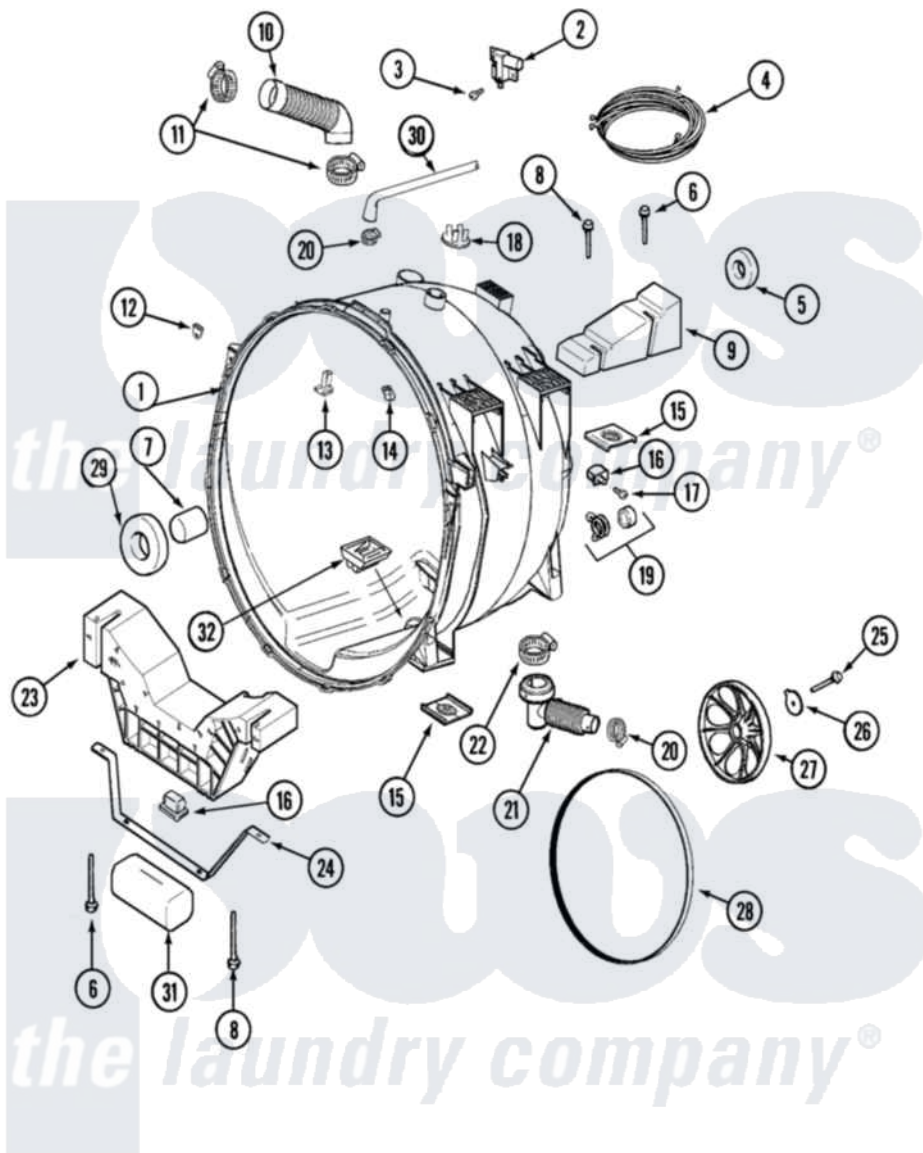

Maytag MAH21PDAWQ 06 - OUTER TUB

Maytag [Residential Maytag MAH21PDAWQ Washer Parts](#) Parts Diagram 06 - OUTER TUB
 Click on the part number to view part

| Item | Original Part Number | Replaced By | Status | Part Description |
|------|--------------------------|--------------------------|--------|----------------------------------|
| 001 | 22003413 | 22004465 | | Outer Tub Assembly, As Pack |
| " | 22004080 | 22004465 | | Outer Tub Assembly, As Pack |
| 002 | 22002006 | | | Clip, Unbalance Switch Harness |
| " | 22002045 | 22003302 | | Switch, Internal Unbalance |
| 003 | 22002061 | 910187 | | Screw |
| " | 22002300 | 9740848 | | Screw, Mixing Valve Mounting |
| 004 | 22003065 | 22004093 | | Unbalance |
| " | 22003684 | | | Wire Harness, Upper Sub Assembly |
| " | 22003684 | | | Wire Harness, Upper Sub Assembly |
| " | 22004052 | | | Harness Upper Sub Assembly |
| 005 | 22003441 | | | Bearing, Rear |
| 006 | 22003615 | | | Bolt, Double Sems 5-3/8 |
| " | 22003828 | 33002973 | | Screw, No.9-15 X 1.00 Hx WS |
| 007 | 22002935 | | | Spacer, Bearing |