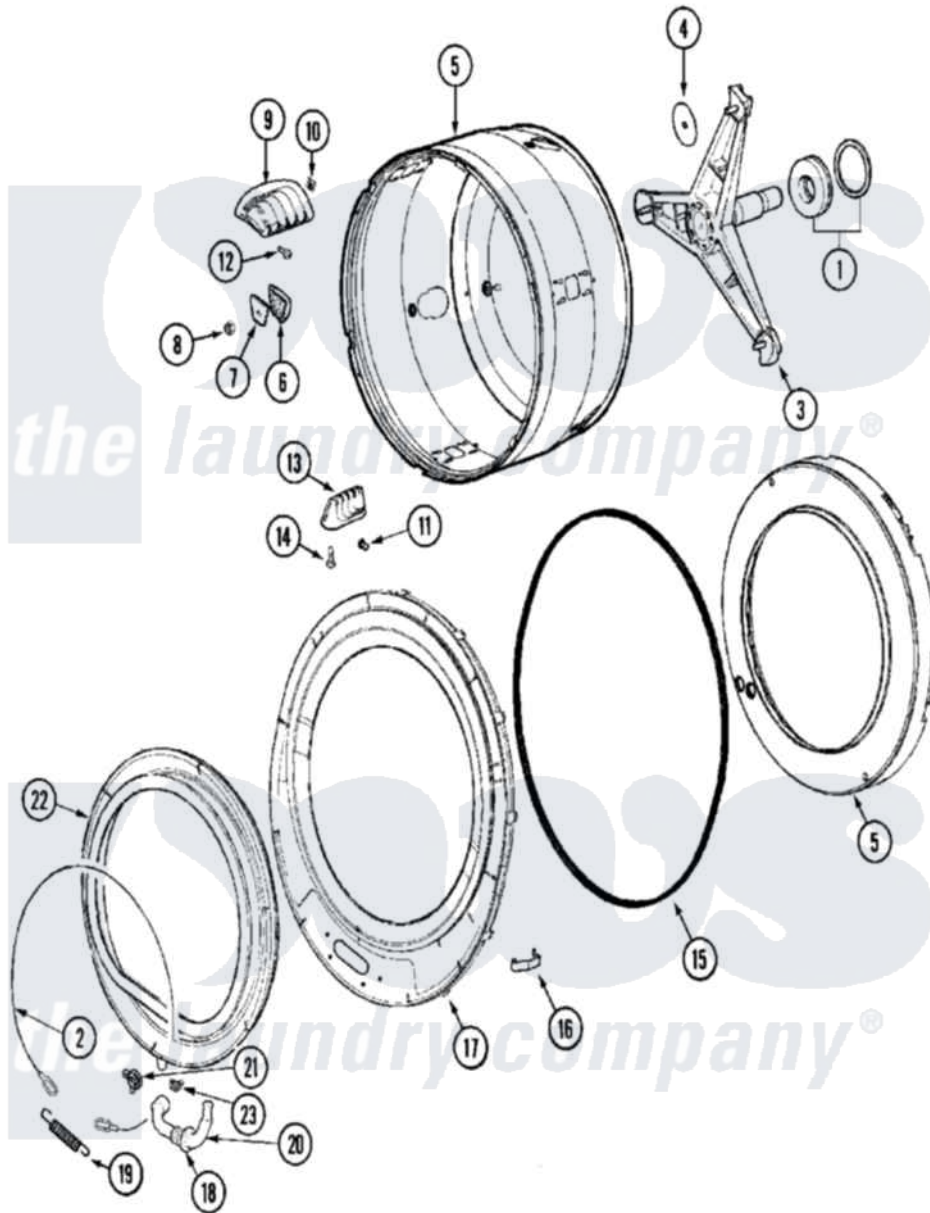

Maytag MAH21PDAWQ 07 - SPINNER ASSEMBLY & OUTER TUB COVER

Maytag Residential Maytag MAH21PDAWQ Washer Parts Parts Diagram 07 - SPINNER ASSEMBLY & OUTER TUB COVER

[Click on the part number to view part](#)

Item	Original Part Number	Replaced By	Status	Part Description
001	12001478	12002022		Lip Seal Kit
"	12002022			Lip Seal Kit
002	22002327			Wire, Boot Clamp
003	22002123			Tube, Molykote
"	22002897	W10181639		Support
"	22003925	W10181639		Support
004	22002023			Washer, Plastic
005	22003670	6-2717080		Spinner As
006	22002482			Washer, Profile
007	22002020			Washer, Spinner Support
008	22002122	2207454		Nut, Hex
009	22001985			Baffle, Drip
010	22002009			Grommet, Baffle
011	22001999			Grommet, Baffle
012	22003556			Screw, Baffle
013	22001986			Baffle, Drip

014	22002059	Screw, Baffle	
015	22002077	Seal, Tub Cover	
016	22002050	Clip, Tub To Cover	
017	22003212	Cover, Tub --W	
"	22004079	22004464	Outer Tub Cover Kit
"	22004254	Cover, Tub W/Sealandcaps Aspk	
018	22003074	Guard, Hose	
019	22002099	Spring, Tub	
020	22003071	22004477	Drain Hose, Door Boot
021	Y22003072	CLAMP, HOSE DOUBLE WIRE	
022	22003070	12002533	Boot Kit
023	22003073	596669	Clamp, Manifold