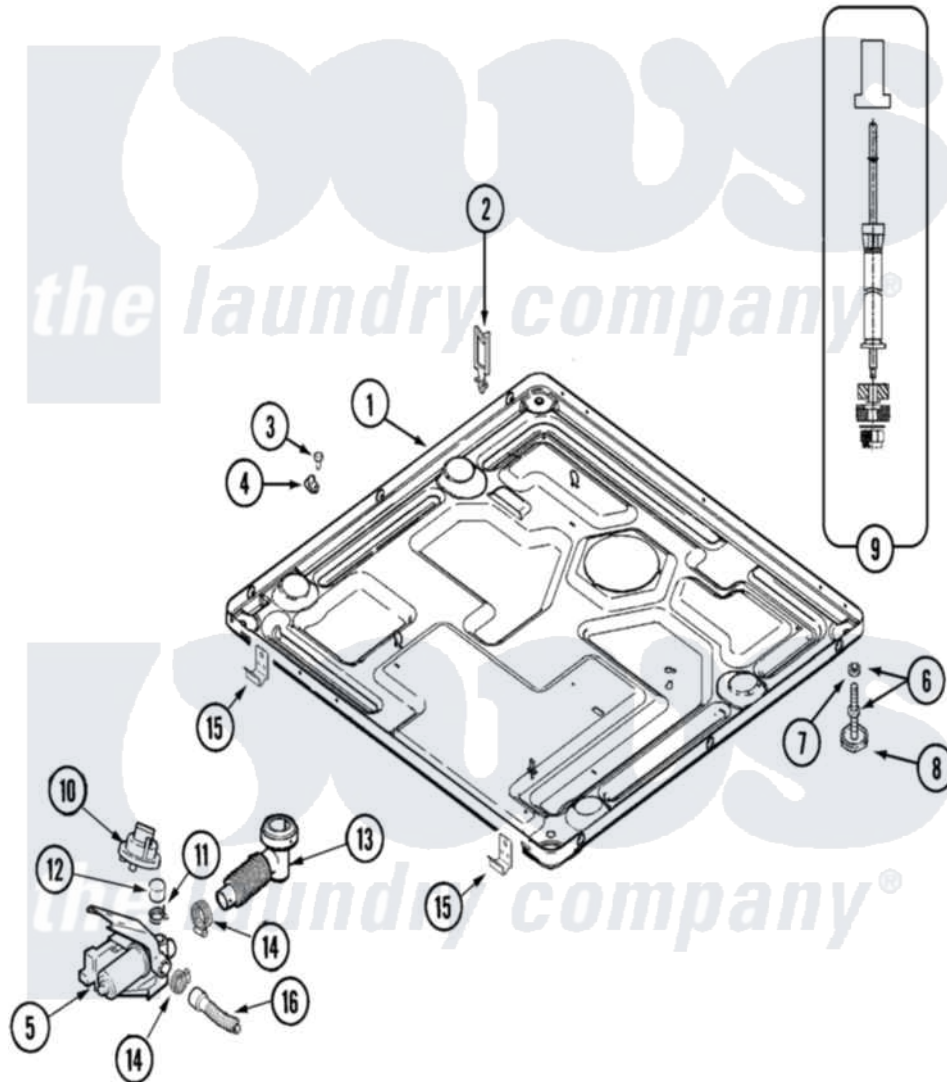

Maytag MAH21PDAWQ 08 - BASE

Maytag [Residential Maytag MAH21PDAWQ Washer Parts](#) Parts Diagram 08 - BASE
 Click on the part number to view part

Item	Original Part Number	Replaced By	Status	Part Description
001	22003605			Base Weld Assembly
002	22003298			Retainer, Wire
003	Y313561			Screw---NA
004	22003327			Clamp, Lcd Harness To Cover
005	22003244	25001052		Pump Assembly
006	22003544			Adjustable Leg W/Foot And Nut
007	Y052740	62739		Nut, Lock
008	210684			Foot, Adjustable Leg
009	22001988			Strut Assembly-Rear
010	22003728			Switch, Pressure Items 22-30 Listed As Series
"	NLA		Not Available	BAG, PLASTIC W/DRAWSTRING
011	22002853	285655		Clamp, Hose
012	22003268			Cap, Rubber
013	22003262			Hose, Tub To Pump Outlet

014	202515	596669	Clamp, Manifold
015	22001995		Screw Note: Screw, Tumbler Front And Shroud
"	22002239		Clip, Front Panel
016	22002892		Retainer, Drain Hose
"	22003319	12001807	Drain Hose Kit