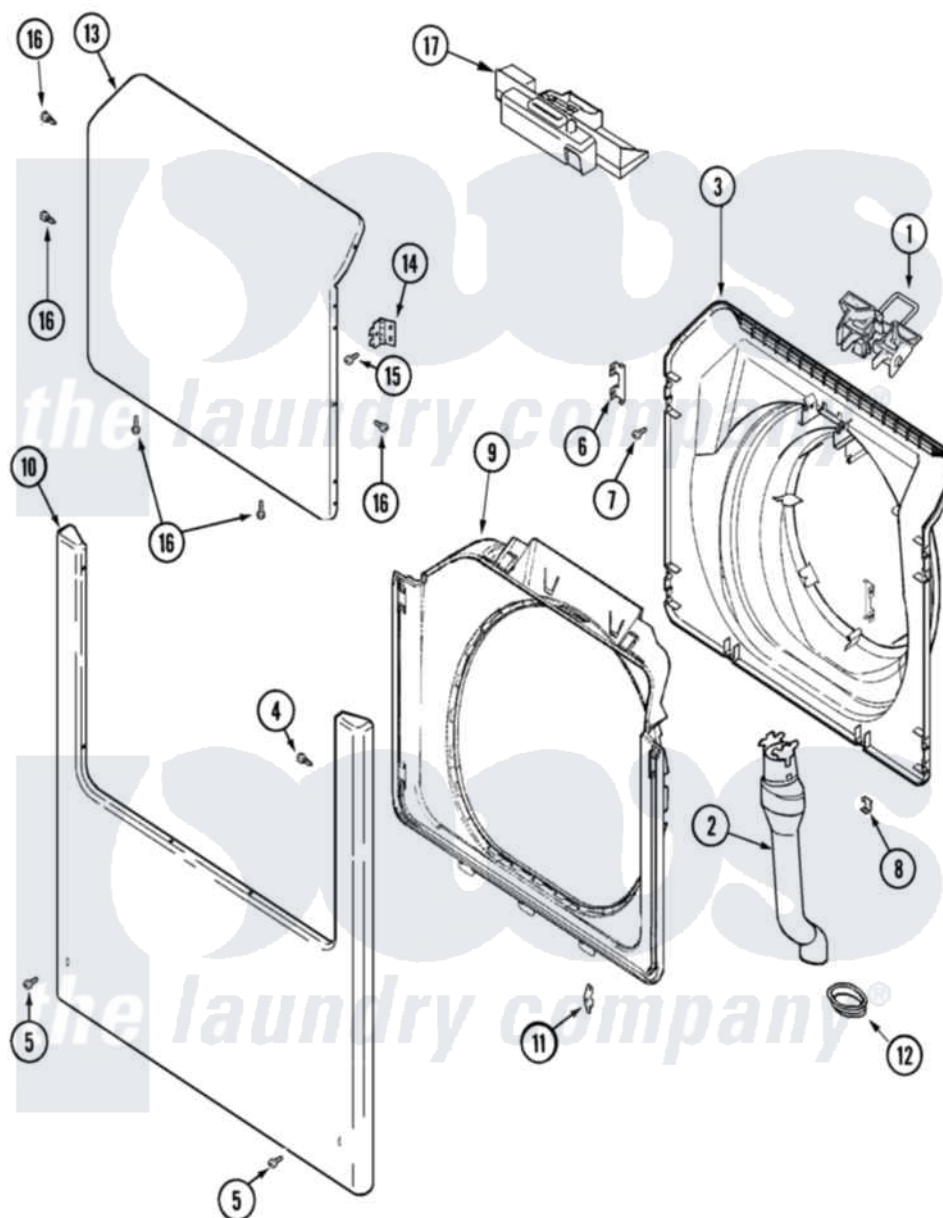

Maytag MAH21PDAWQ 09 - DOOR, SHROUD, FRONT PANEL & LATCH ASSY

Maytag Residential Maytag MAH21PDAWQ Washer Parts Parts Diagram 09 - DOOR, SHROUD, FRONT PANEL & LATCH ASSY

Click on the part number to view part

Item	Original Part Number	Replaced By	Status	Part Description
001	22003269			Door, Lock Hoop Assembly
002	22003576	22003850		Vent Tube Assembly
003	22003275			Door, Inner/Door Strike
"	22003279			Door, Inner
004	22002244			Clip, Grounding
005	33002190			SCrew, C BraCe, BraCket, Cabinet
006	22002038			Clip, Door
007	22002007			Screw, Wire Frame
008	22002039			Clip, Door
009	22003516	22002234		Shroud And Dispenser Hose
010	22002836			Panel, Front
"	33002396		Not Available	PANEL, FRONT (BSQ)
011	22002095	12001994		Cover
"	22002612	12002113		Hinge Cove

"	33001764		Cover, Hinge Hole
"	33001846		Screw, Hinge Hole Cover
"	33002349		Cover, Hinge Hole
012	22003075		Grommet, Vent Tube
013	22003785		Door, Outer
"	22003786	Not Available	DOOR, OUTER (BSQ)
014	22002798		Hinge, Door
015	22002062	98006631	Screw
016	22002063		Screw No.8-18AB Wafer Head
"	33002351		Screw
017	22003706		Door Lock Assembly, Commercial