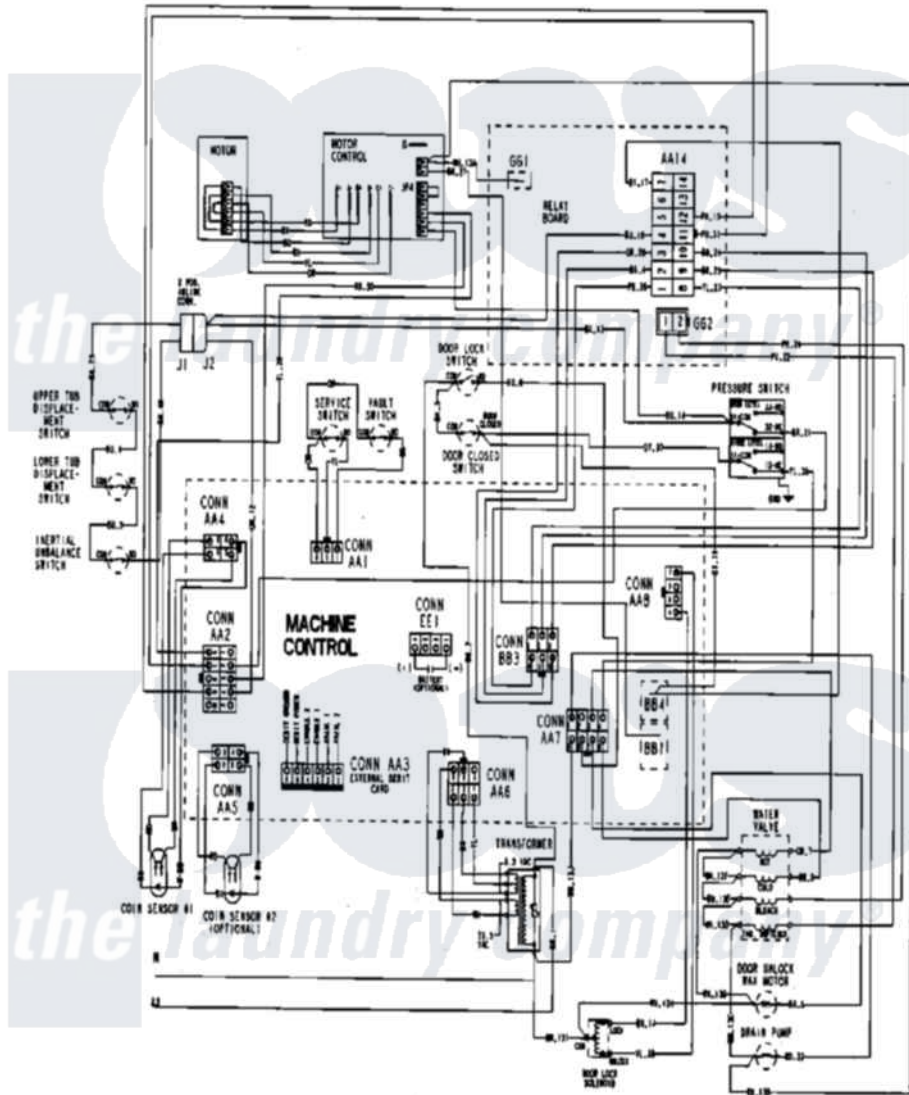

# Maytag MAH21PDAWQ 10 - WIRING INFORMATION

Maytag Residential Maytag MAH21PDAWQ Washer Parts Parts Diagram 10 - WIRING INFORMATION  
 Click on the part number to view part

Item	Original Part Number	Replaced By	Status	Part Description
001	NLA		Not Available	WIRING INFORMATION
"	NLA		Not Available	WIRING INFORMATION