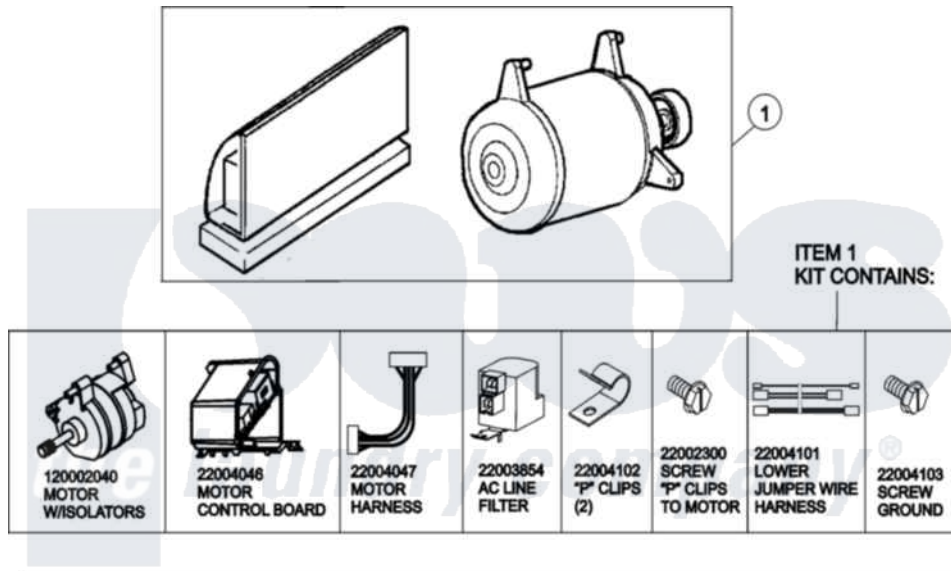

Maytag MAH21PDAWQ 11 - MOTOR & MOTOR CONTROL

(SEE TEXT FOR ITEMS 2, 3, 4 AND 8)

Maytag Residential Maytag MAH21PDAWQ Washer Parts Parts Diagram 11 - MOTOR & MOTOR CONTROL
Click on the part number to view part

Item	Original Part Number	Replaced By	Status	Part Description
001	12002039			Neptune Motor Conversion Kit
002	22004046			Control Assembly, Motor
003	22003856			Motor, Variable Speed
004	22004047	22004212		Motor Harness
005	33002190			SCrew, C BraCe, BraCket, Cabinet
006	22004102			P Clips
007	22002300	9740848		Screw, Mixing Valve Mounting
008	22003854	22003858		EMI Suppression Filter, 16a
009	22004101			Repair Jumper Harness
010	22003329			Isolator, Motor
011	22003686			Bolt, Motor
012	22002320			Washer, Belt Tension Bolt
013	22004103			Screw