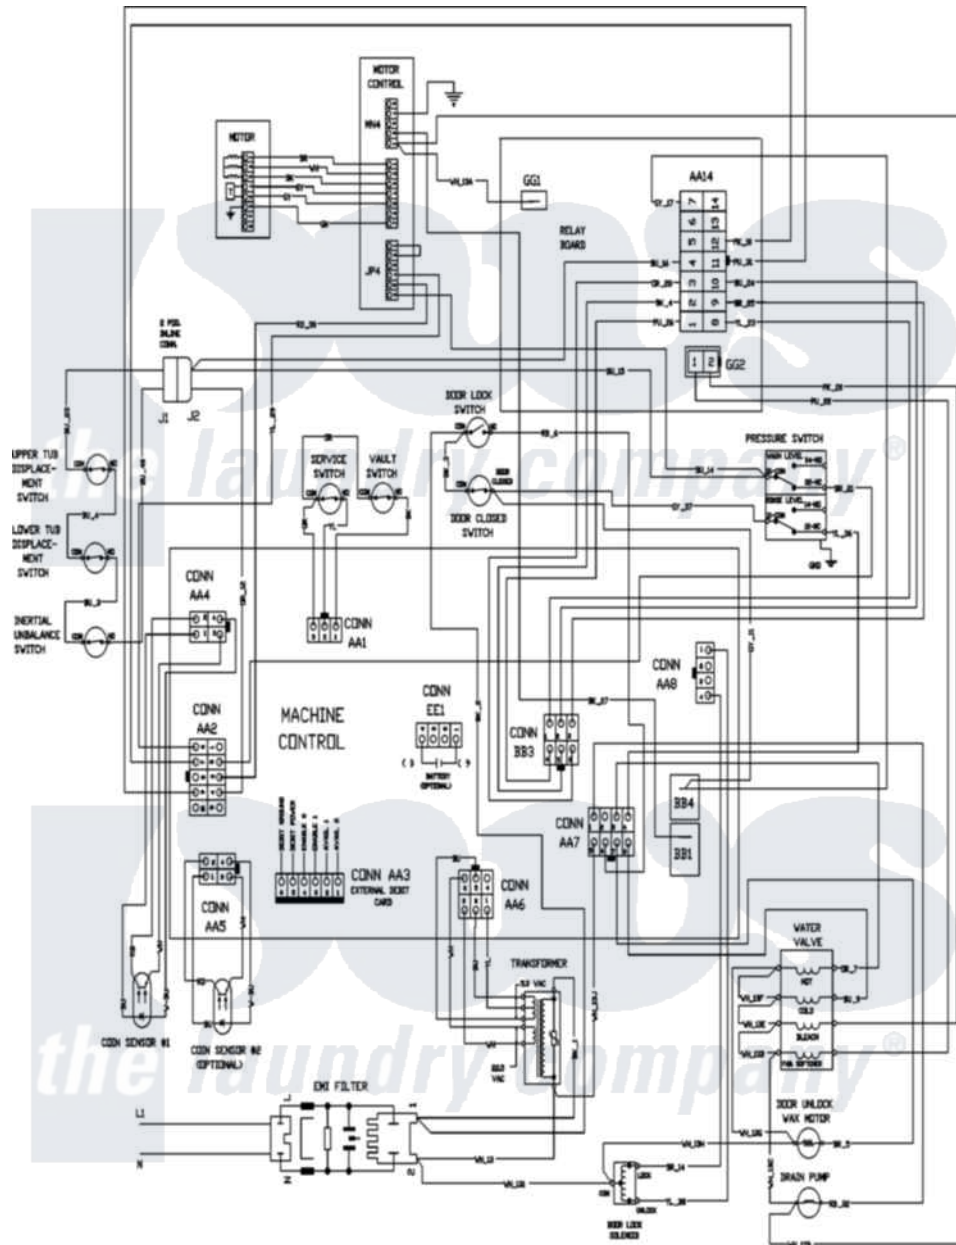

Maytag MAH21PDAWQ 12 - WIRING INFORMATION(SER 31)

Maytag Residential Maytag MAH21PDAWQ Washer Parts Parts Diagram 12 - WIRING INFORMATION(SER 31)  
 Click on the part number to view part

Item	Original Part Number	Replaced By	Status	Part Description
001	NLA		Not Available	WIRING INFORMATION