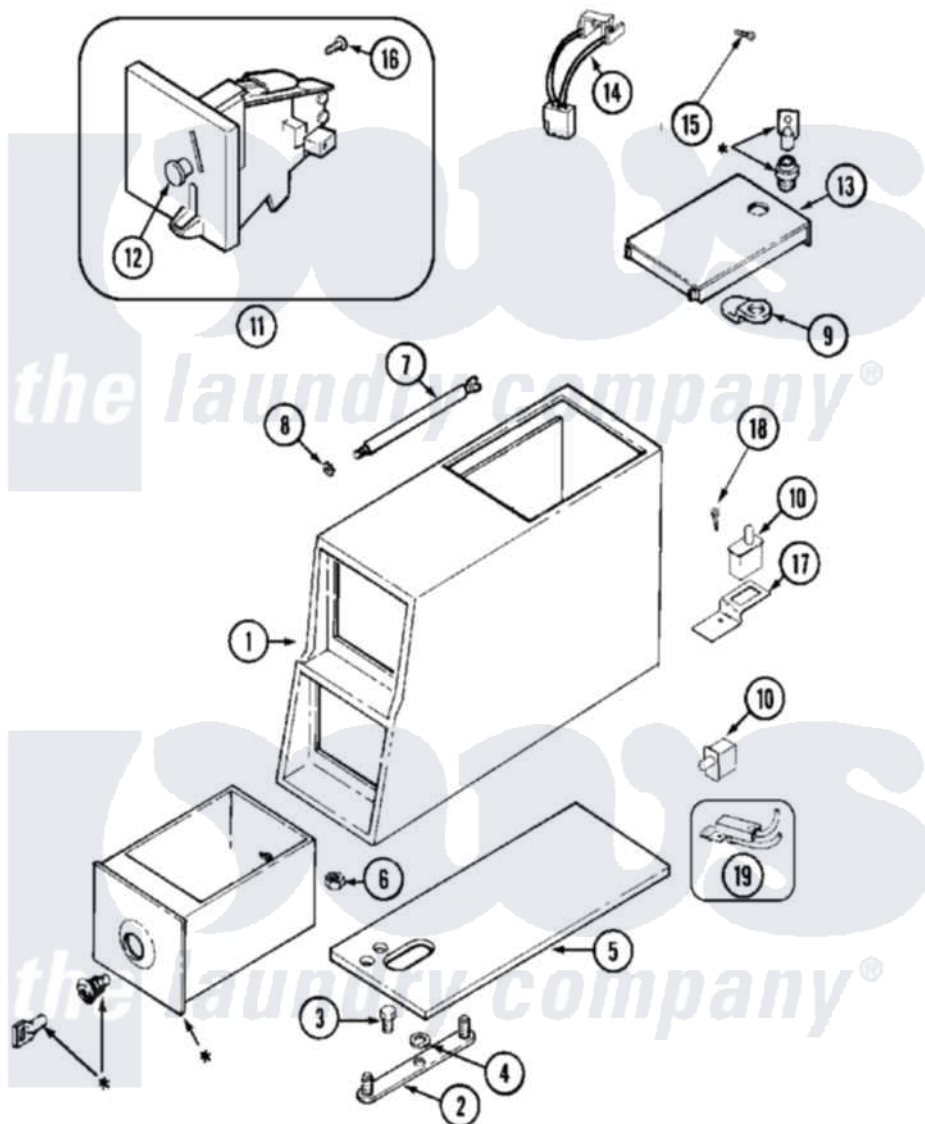

Maytag MAH21PDAWW 02 - CONTROL CENTER

* CONTACT YOUR COMMERCIAL LAUNDRY DISTRIBUTOR

Maytag [Residential Maytag MAH21PDAWW Washer Parts](#) Parts Diagram 02 - CONTROL CENTER

[Click on the part number to view part](#)

Item	Original Part Number	Replaced By	Status	Part Description
001	22002480			Vault, Coin PD Coin Drop Supplied By Dist.
"	33002428	22002480		Vault, Coin PD Coin Drop Supplied By Dist.
002	22001810		Not Available	STRAP, MOUNTING
003	22002925	3370225		Screw
004	910309			Washer, Mounting Strap
005	22002072			Gasket, Control Center
"	22002618			Gasket, Control Center
006	Y052740	62739		Nut, Lock
007	22001903	8576635		Bolt
008	910181			Lockwasher, Terminal Block
009	22003677			Nut, Locking Cam
010	33001250			Switch, Vault And Service Door
011	22001875			Coin Drop Assembly-Dual
"	22002144			Single Faceplate