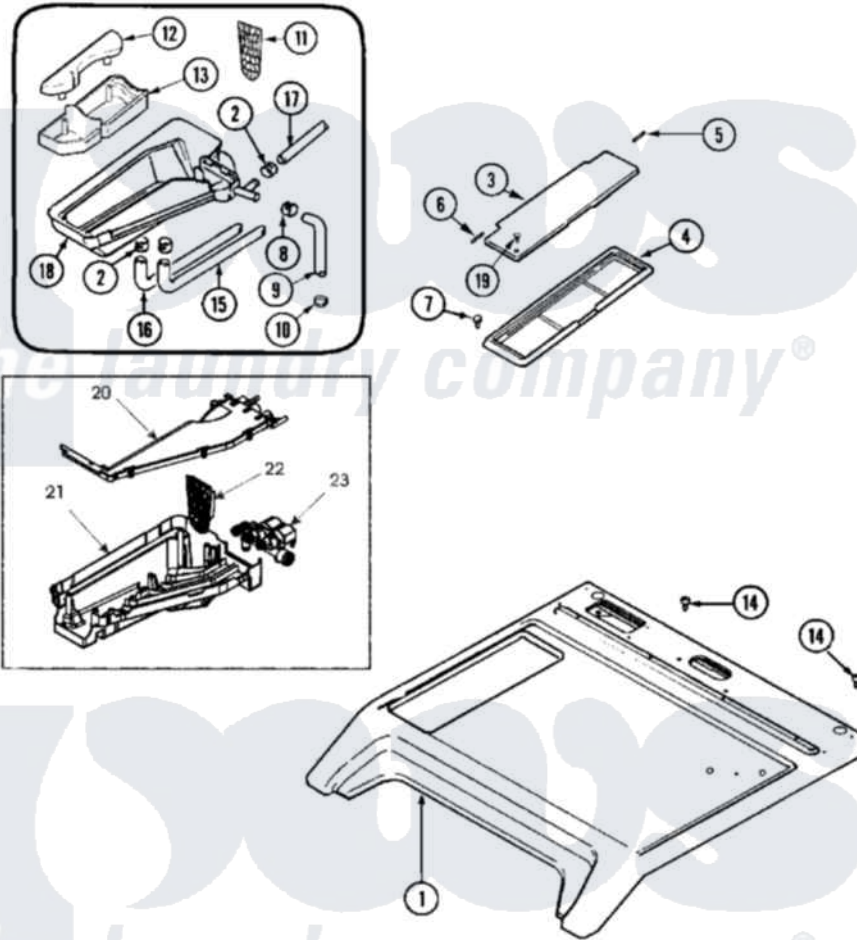

Maytag MAH21PDAWW 03 - TOP

Maytag [Residential Maytag MAH21PDAWW Washer Parts](#) Parts Diagram 03 - TOP
 Click on the part number to view part

Item	Original Part Number	Replaced By	Status	Part Description
001	22003586	22004178		Cover, Top
"	22003587	22004181		Cover, Top
"	22004178			Cover, Top
"	22004179			Cover, Top
002	205161	489503		Clamp
003	22002941			Lid, Dispenser Commercial
004	22003665			Bezel, Dispenser
005	Y912678	6-912678		Pin- Hinge
006	Y912679			Pin, Hinge
007	22002060	400021-1		Screw
008	22001984	285655		Clamp, Hose
009	22003259			Hose, Shower
010	201011	285655		Clamp, Hose
011	22003321			Grid, Dispenser
012	22002266			Cap, Siphon
"	22003849			Siphon Cap

013	22002265		Cup, Siphon
"	22003848		Siphon Cup
014	912365	3370225	Screw
015	22002551		Hose, Bleach
016	22003634		Hose, Fabric Softener
017	22003457		Hose, Detergent
018	22003320		Bottom, Dispenser Assembly
"	22003322		Top, Dispenser
"	22003723		Bottom, Dispenser
019	22003681	22003263	Screw, Sump Cap
020	22003845		Dispenser Cover
021	22003844		Dispenser Bottom
022	22003321		Grid, Dispenser
023	12001929		Valve Seal Kit
"	22001640	285655	Clamp, Hose
"	22003832		Fill Hose, Dispenser
"	22003833		Hose, Tub Shower
"	22003846	12001930	Dispenser Valve Assembly Kit