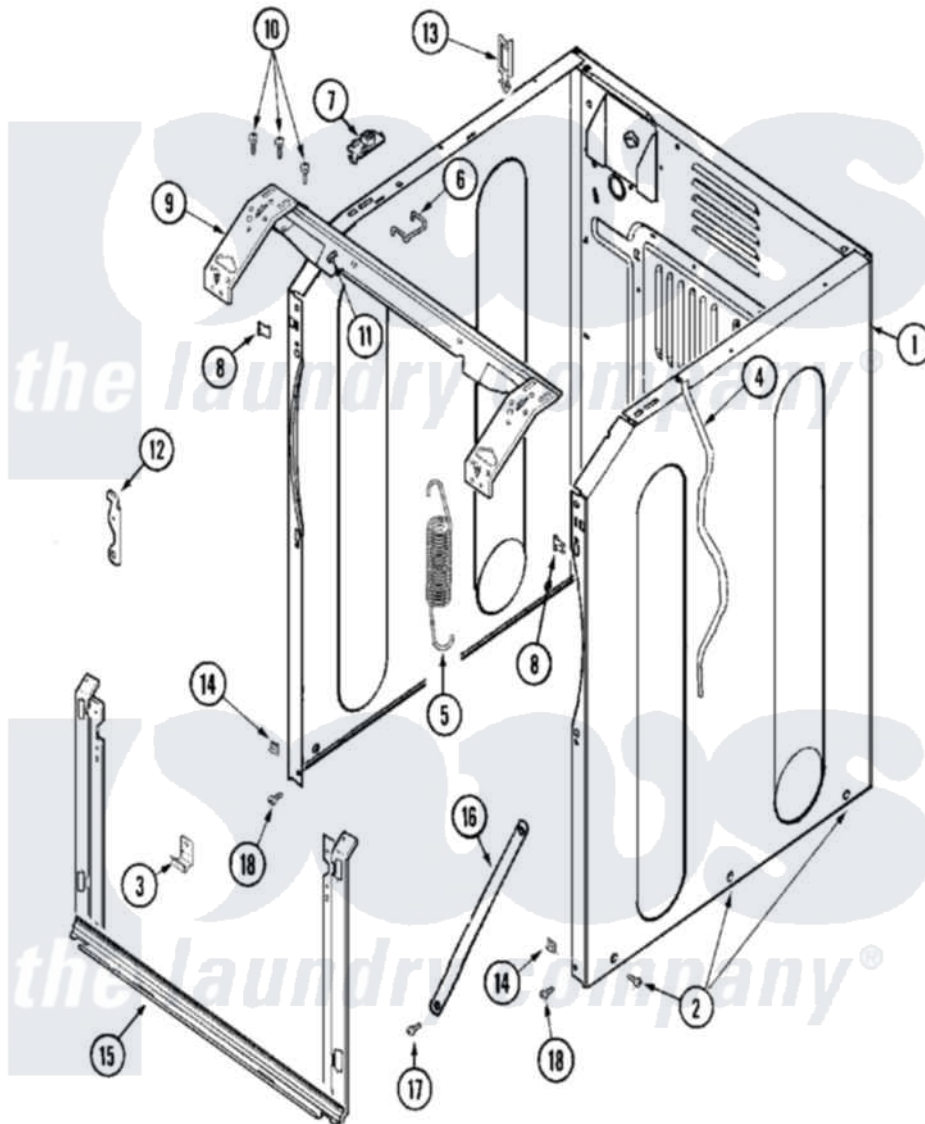

Maytag MAH21PDAWW 04 - CABINET-FRONT

Maytag Residential Maytag MAH21PDAWW Washer Parts Parts Diagram 04 - CABINET-FRONT
 Click on the part number to view part

Item	Original Part Number	Replaced By	Status	Part Description
001	22003639			Cabinet Assembly
"	NLA		Not Available	CABINET ASSY. (BISQUE AS PK)
002	22003409	213007		Xfor Cabinet See Cabinet, Back
003	22002239			Clip, Front Panel
004	33001836			Strap, Top Cover Support
005	22003254			Spring, Cabinet To Tub
006	22002297			Support, Spring
007	22001997			Spacer, Top Cover
008	22002049			Clip Note: Clip, Front Panel
009	22003637			BRACE ASSEMBLY, TOP CROSS CONTAINS ITEMS 12 & 13
010	22001995			Screw Note: Screw, Tumbler Front And Shroud
011	22002014			Clip, Harness To Support
012	22002247	33002597		Hook, Security

013	22003298		Retainer, Wire
014	22002013		Stop, Shipping
015	22001995		Screw Note: Screw, Tumbler Front And Shroud
"	22003638	22003652	Shroud Support Assembly
016	22002259	22002767	Brace, Cross
017	22001995		Screw Note: Screw, Tumbler Front And Shroud
018	22001995		Screw Note: Screw, Tumbler Front And Shroud