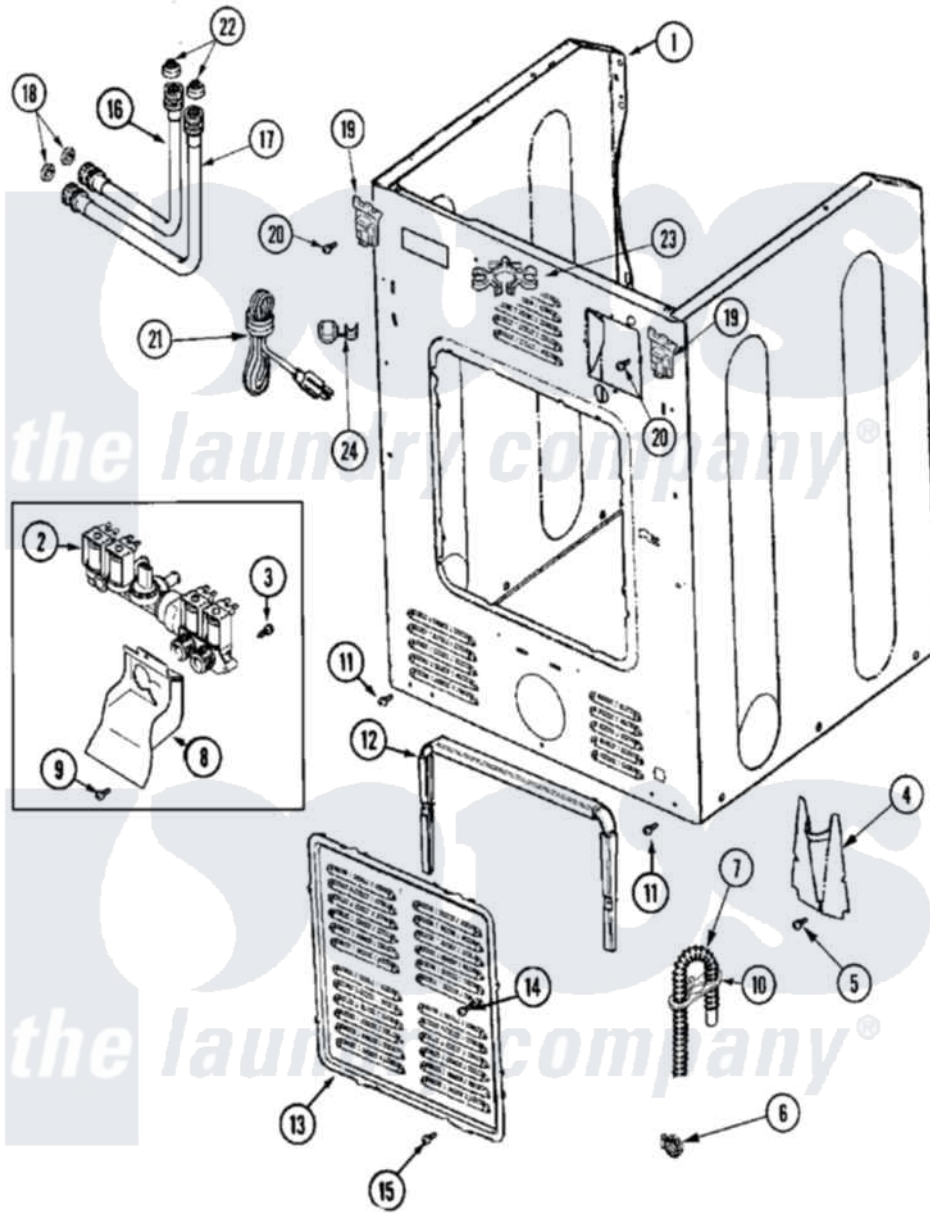

Maytag MAH21PDAWW 05 - CABINET-REAR

Maytag Residential Maytag MAH21PDAWW Washer Parts Parts Diagram 05 - CABINET-REAR
 Click on the part number to view part

Item	Original Part Number	Replaced By	Status	Part Description
001	22003639			Cabinet Assembly
"	NLA		Not Available	CABINET ASSY. (BISQUE AS PK)
002	22002944			Valve, Water
"	22003940			Water Valve
003	22002436			Screw, Water Valve Bracket
004	22002704			Cover, Drain Hose
005	22001995			Screw Note: Screw, Tumbler Front And Shroud
006	22001984	285655		Clamp, Hose
007	22003319	12001807		Drain Hose Kit
008	33002212			Bracket, Water Valve
009	22002925	3370225		Screw
010	22002892			Retainer, Drain Hose
011	22001995			Screw Note: Screw, Tumbler Front And Shroud
012	22002022			Spacer, Access Panel

013	22002092		Panel, Access
014	22002295	67006908	Screw, Ice Rack
015	22002925	3370225	Screw
016	22003682	12001901	Kit-Inlet Hose Assembly
017	22003683	12001900	Kit-Inlet Hose Assembly
018	Y013783		Washer, Inlet Hose
019	22003367	22004095	Hinge, Plastic
020	22001995		Screw Note: Screw, Tumbler Front And Shroud
021	22003062		Cord, Power
022	22002229	22002960	Strainer, Washer Inlet
023	22002932		Clip, Drain Hose
024	211881		Grommet, Cord Part Not Used- Gas Models Only