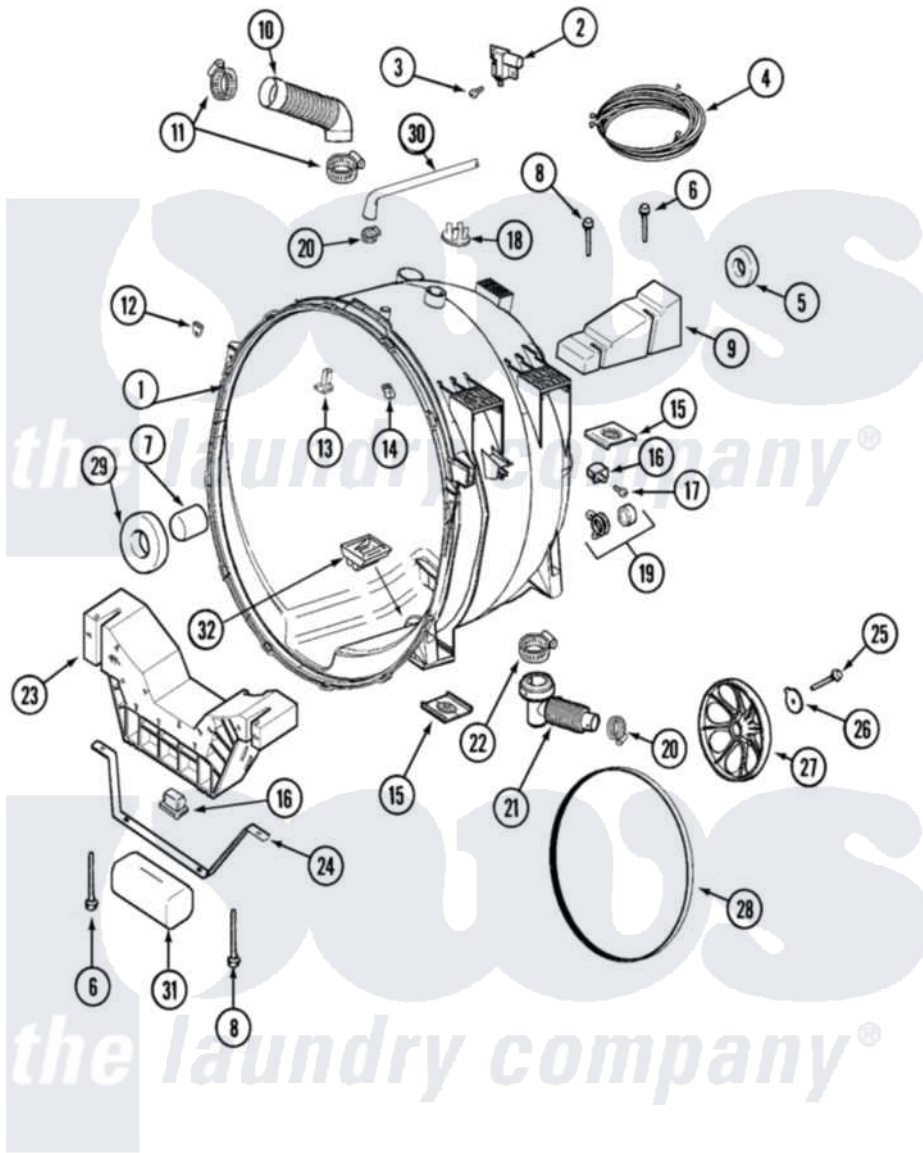

# Maytag MAH21PDAWW 06 - OUTER TUB

Maytag [Residential Maytag MAH21PDAWW Washer Parts](#) Parts Diagram 06 - OUTER TUB  
 Click on the part number to view part

Item	Original Part Number	Replaced By	Status	Part Description
001	22003413	<a href="#">22004465</a>		Outer Tub Assembly, As Pack
"	22004080	<a href="#">22004465</a>		Outer Tub Assembly, As Pack
002	<a href="#">22002006</a>			Clip, Unbalance Switch Harness
"	22002045	<a href="#">22003302</a>		Switch, Internal Unbalance
003	22002061	<a href="#">910187</a>		Screw
"	22002300	<a href="#">9740848</a>		Screw, Mixing Valve Mounting
004	22003065	<a href="#">22004093</a>		Unbalance
"	<a href="#">22003684</a>			Wire Harness, Upper Sub Assembly
"	<a href="#">22003684</a>			Wire Harness, Upper Sub Assembly
"	<a href="#">22004052</a>			Harness Upper Sub Assembly
005	<a href="#">22003441</a>			Bearing, Rear
006	<a href="#">22003615</a>			Bolt, Double Sems 5-3/8
"	22003828	<a href="#">33002973</a>		Screw, No.9-15 X 1.00 Hx WS
007	<a href="#">22002935</a>			Spacer, Bearing