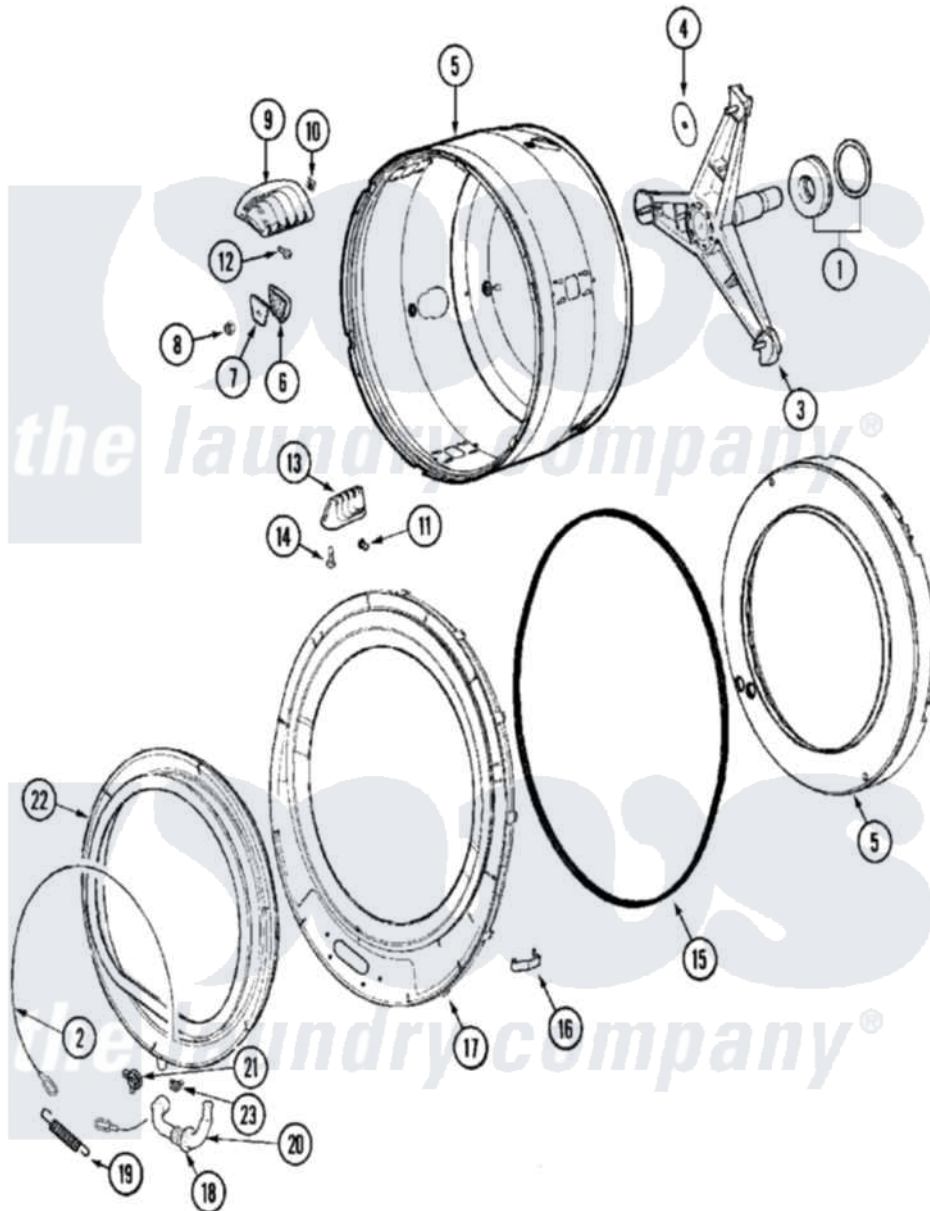

Maytag MAH21PDAWW 07 - SPINNER ASSEMBLY & OUTER TUB COVER

Maytag Residential Maytag MAH21PDAWW Washer Parts Diagram 07 - SPINNER ASSEMBLY & OUTER TUB COVER

Click on the part number to view part

Item	Original Part Number	Replaced By	Status	Part Description
001	12001478	12002022		Lip Seal Kit
"	12002022			Lip Seal Kit
002	22002327			Wire, Boot Clamp
003	22002123			Tube, Molykote
"	22002897	W10181639		Support
"	22003925	W10181639		Support
004	22002023			Washer, Plastic
005	22003670	6-2717080		Spinner As
006	22002482			Washer, Profile
007	22002020			Washer, Spinner Support
008	22002122	2207454		Nut, Hex
009	22001985			Baffle, Drip
010	22002009			Grommet, Baffle
011	22001999			Grommet, Baffle
012	22003556			Screw, Baffle
013	22001986			Baffle, Drip

014	22002059		Screw, Baffle
015	22002077		Seal, Tub Cover
016	22002050		Clip, Tub To Cover
017	22003212		Cover, Tub --W
"	22004079	22004464	Outer Tub Cover Kit
"	22004254		Cover, Tub W/Sealandcaps Aspk
018	22003074		Guard, Hose
019	22002099		Spring, Tub
020	22003071	22004477	Drain Hose, Door Boot
021	Y22003072		CLAMP, HOSE DOUBLE WIRE
022	22003070	12002533	Boot Kit
023	22003073	596669	Clamp, Manifold