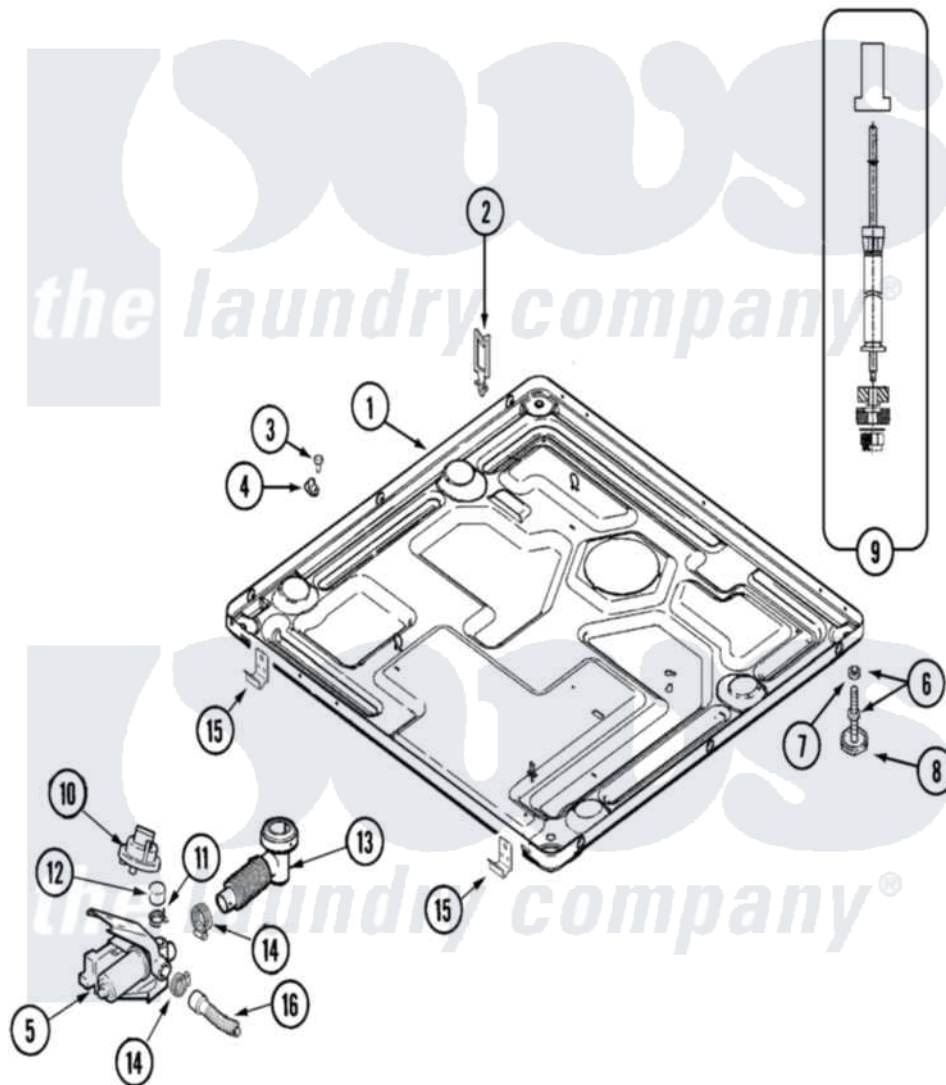

Maytag MAH21PDAWW 08 - BASE

Maytag [Residential Maytag MAH21PDAWW Washer Parts](#) Parts Diagram 08 - BASE
 Click on the part number to view part

Item	Original Part Number	Replaced By	Status	Part Description
001	22003605			Base Weld Assembly
002	22003298			Retainer, Wire
003	Y313561			Screw---NA
004	22003327			Clamp, Lcd Harness To Cover
005	22003244	25001052		Pump Assembly
006	22003544			Adjustable Leg W/Foot And Nut
007	Y052740	62739		Nut, Lock
008	210684			Foot, Adjustable Leg
009	22001988			Strut Assembly-Rear
010	22003728			Switch, Pressure Items 22-30 Listed As Series
"	NLA		Not Available	BAG, PLASTIC W/DRAWSTRING
011	22002853	285655		Clamp, Hose
012	22003268			Cap, Rubber
013	22003262			Hose, Tub To Pump Outlet

014	202515	596669	Clamp, Manifold
015	22001995		Screw Note: Screw, Tumbler Front And Shroud
"	22002239		Clip, Front Panel
016	22002892		Retainer, Drain Hose
"	22003319	12001807	Drain Hose Kit