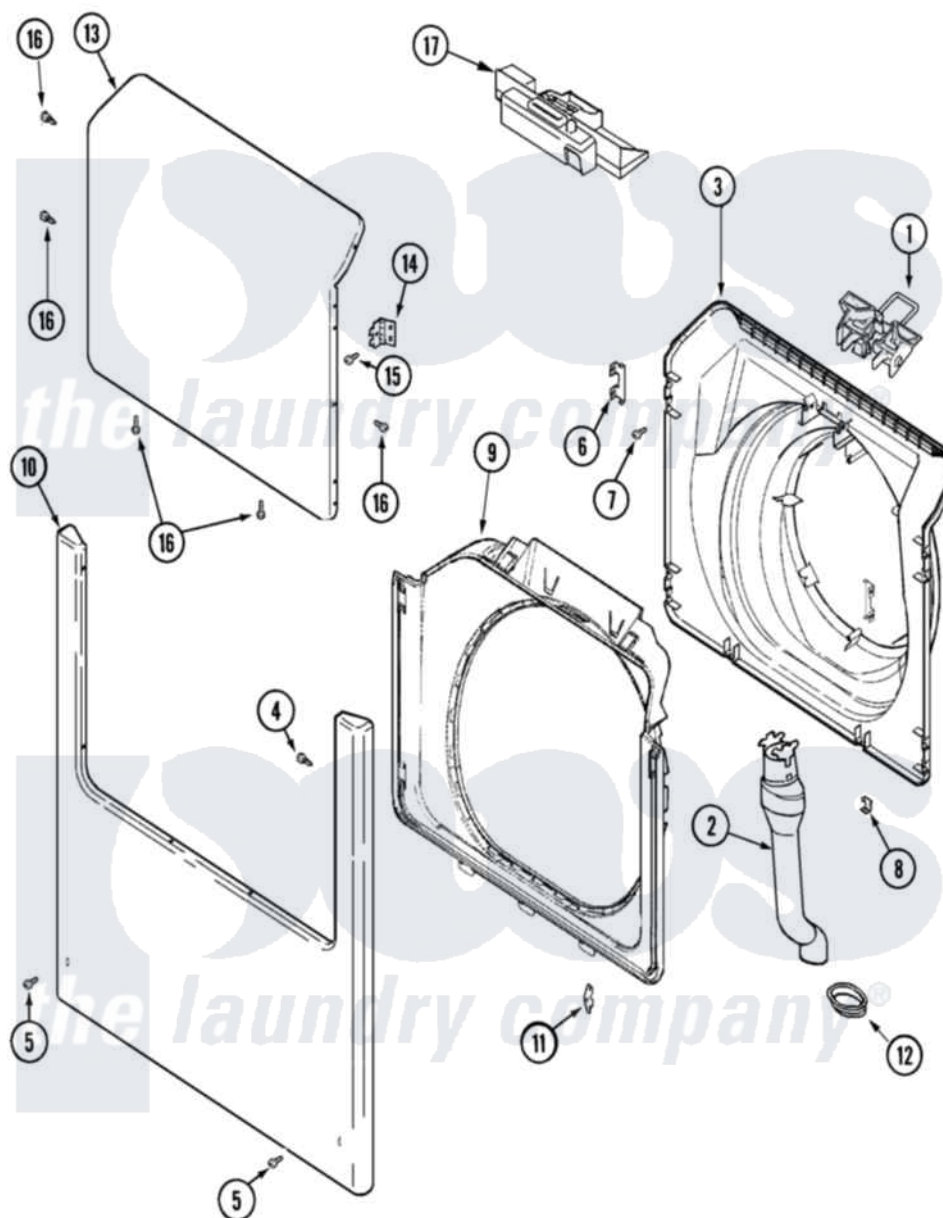

Maytag MAH21PDAWW 09 - DOOR, SHROUD, FRONT PANEL & LATCH ASSY

Maytag Residential Maytag MAH21PDAWW Washer Parts Parts Diagram 09 - DOOR, SHROUD, FRONT PANEL & LATCH ASSY

Click on the part number to view part

Item	Original Part Number	Replaced By	Status	Part Description
001	22003269			Door, Lock Hoop Assembly
002	22003576	22003850		Vent Tube Assembly
003	22003275			Door, Inner/Door Strike
"	22003279			Door, Inner
004	22002244			Clip, Grounding
005	33002190			SCrew, C BraCe, BraCket, Cabinet
006	22002038			Clip, Door
007	22002007			Screw, Wire Frame
008	22002039			Clip, Door
009	22003516	22002234		Shroud And Dispenser Hose
010	22002836			Panel, Front
"	33002396		Not Available	PANEL, FRONT (BSQ)
011	22002095	12001994		Cover
"	22002612	12002113		Hinge Cove

"	33001764		Cover, Hinge Hole
"	33001846		Screw, Hinge Hole Cover
"	33002349		Cover, Hinge Hole
012	22003075		Grommet, Vent Tube
013	22003785		Door, Outer
"	22003786	Not Available	DOOR, OUTER (BSQ)
014	22002798		Hinge, Door
015	22002062	98006631	Screw
016	22002063		Screw No.8-18AB Wafer Head
"	33002351		Screw
017	22003706		Door Lock Assembly, Commercial