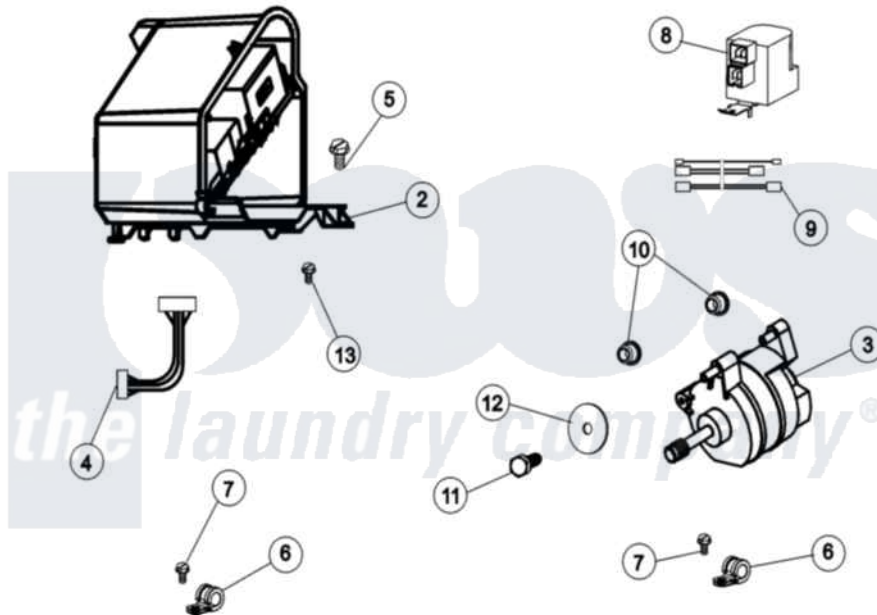

Maytag MAH21PDAWW 11 - MOTOR & MOTOR CONTROL

(SEE TEXT FOR ITEMS 2, 3, 4 AND 8)

Maytag Residential Maytag MAH21PDAWW Washer Parts Parts Diagram 11 - MOTOR & MOTOR CONTROL
 Click on the part number to view part

Item	Original Part Number	Replaced By	Status	Part Description
001	12002039			Neptune Motor Conversion Kit
002	22004046			Control Assembly, Motor
003	22003856			Motor, Variable Speed
004	22004047	22004212		Motor Harness
005	33002190			SCrew, C BraCe, BraCket, Cabinet
006	22004102			P Clips
007	22002300	9740848		Screw, Mixing Valve Mounting
008	22003854	22003858		EMI Suppression Filter, 16a
009	22004101			Repair Jumper Harness
010	22003329			Isolator, Motor
011	22003686			Bolt, Motor
012	22002320			Washer, Belt Tension Bolt
013	22004103			Screw