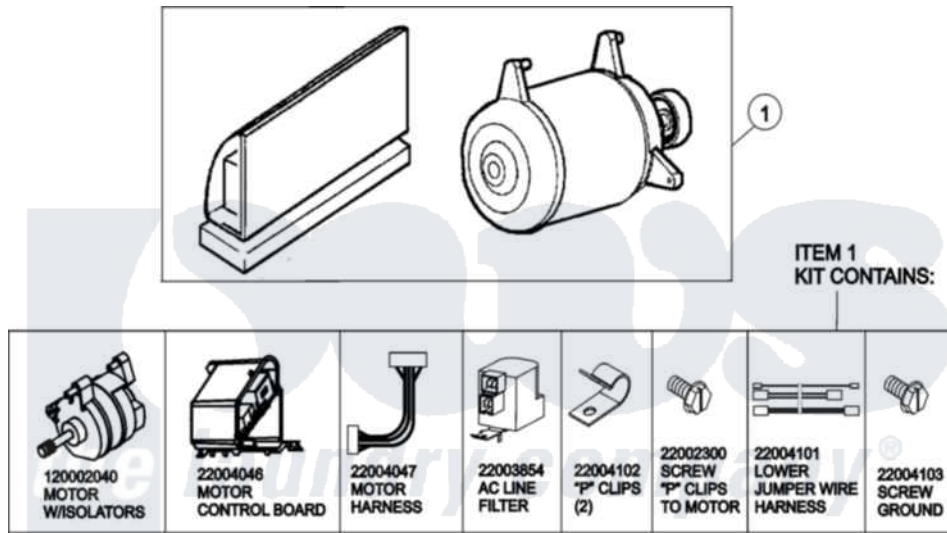

Maytag MAH21PDAWW 11 - MOTOR & MOTOR CONTROL

(SEE TEXT FOR ITEMS 2, 3, 4 AND 8)

Maytag Residential Maytag MAH21PDAWW Washer Parts Parts Diagram 11 - MOTOR & MOTOR CONTROL
 Click on the part number to view part

Item	Original Part Number	Replaced By	Status	Part Description
001	12002039			Neptune Motor Conversion Kit
002	22004046			Control Assembly, Motor
003	22003856			Motor, Variable Speed
004	22004047	22004212		Motor Harness
005	33002190			SCrew, C BraCe, BraCket, Cabinet
006	22004102			P Clips
007	22002300	9740848		Screw, Mixing Valve Mounting
008	22003854	22003858		EMI Suppression Filter, 16a
009	22004101			Repair Jumper Harness
010	22003329			Isolator, Motor
011	22003686			Bolt, Motor
012	22002320			Washer, Belt Tension Bolt
013	22004103			Screw