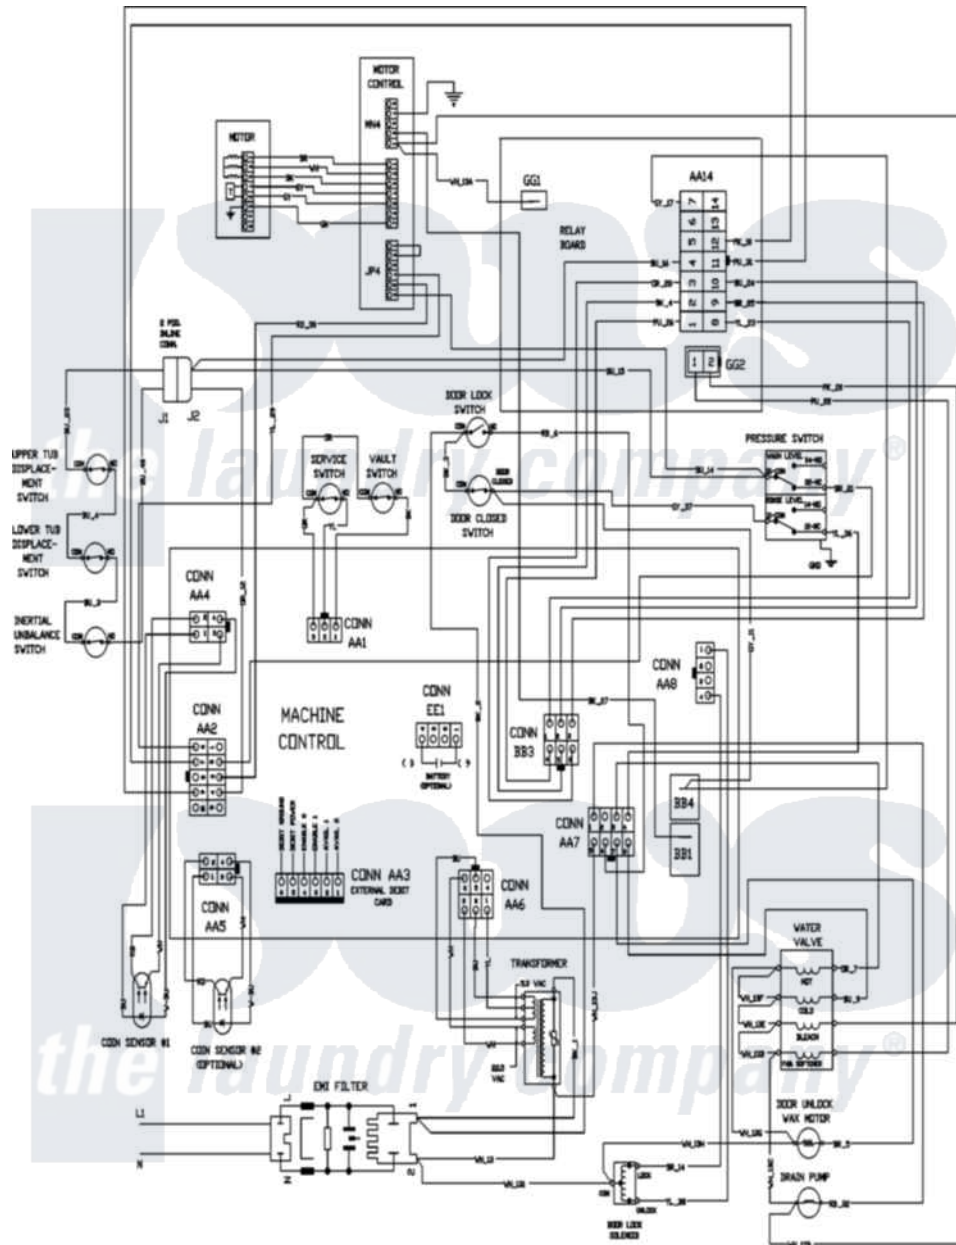

Maytag MAH21PDAWW 12 - WIRING INFORMATION(SER 31)

Maytag Residential Maytag MAH21PDAWW Washer Parts Parts Diagram 12 - WIRING INFORMATION(SER 31)
 Click on the part number to view part

Item	Original Part Number	Replaced By	Status	Part Description
001	NLA		Not Available	WIRING INFORMATION