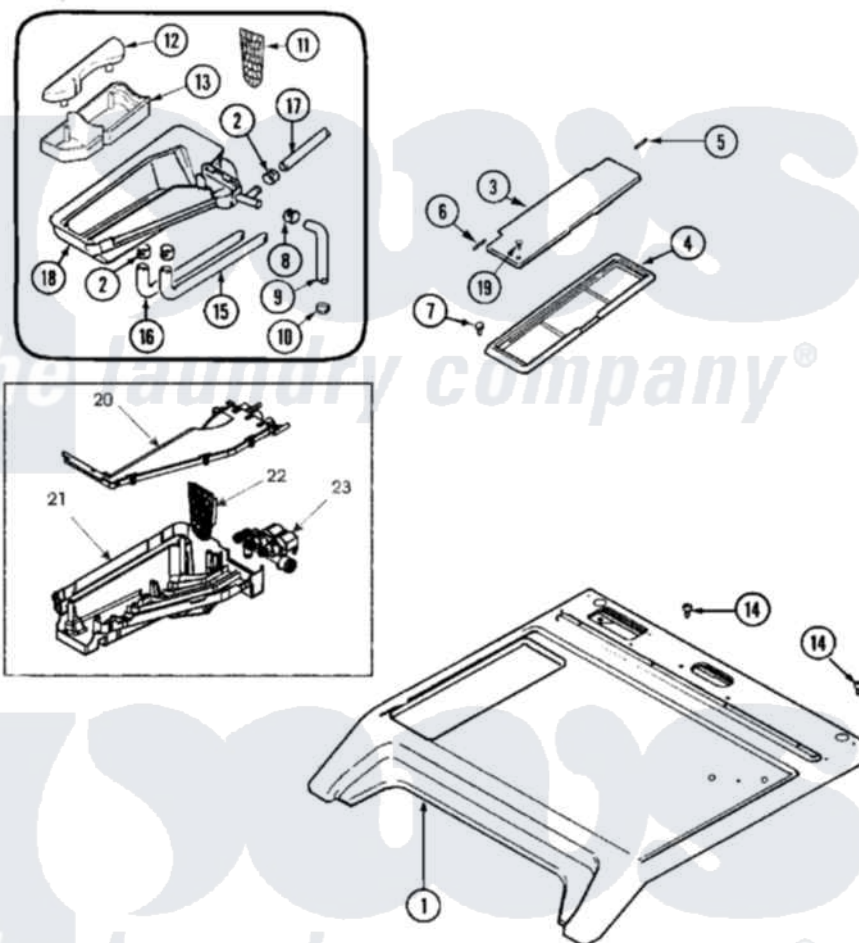

Maytag MAH21PDCXQ 03 - TOP

Maytag [Residential Maytag MAH21PDCXQ Washer Parts](#) Parts Diagram 03 - TOP
 Click on the part number to view part

Item	Original Part Number	Replaced By	Status	Part Description
001	22003586	22004178		Cover, Top
"	22003587	22004181		Cover, Top
"	22004178			Cover, Top
"	22004179			Cover, Top
002	205161	489503		Clamp
003	22002941			Lid, Dispenser Commercial
004	22003665			Bezel, Dispenser
005	Y912678	6-912678		Pin- Hinge
006	Y912679			Pin, Hinge
007	22002060	400021-1		Screw
008	22001984	285655		Clamp, Hose
009	22003259			Hose, Shower
010	201011	285655		Clamp, Hose
011	22003321			Grid, Dispenser
012	22002266			Cap, Siphon
"	22003849			Siphon Cap

013	22002265		Cup, Siphon
"	22003848		Siphon Cup
014	912365	3370225	Screw
015	22002551		Hose, Bleach
016	22003634		Hose, Fabric Softener
017	22003457		Hose, Detergent
018	22003320		Bottom, Dispenser Assembly
"	22003322		Top, Dispenser
"	22003723		Bottom, Dispenser
019	22003681	22003263	Screw, Sump Cap
020	22003845		Dispenser Cover
021	22003844		Dispenser Bottom
022	22003321		Grid, Dispenser
023	12001929		Valve Seal Kit
"	22001640	285655	Clamp, Hose
"	22003832		Fill Hose, Dispenser
"	22003833		Hose, Tub Shower
"	22003846	12001930	Dispenser Valve Assembly Kit