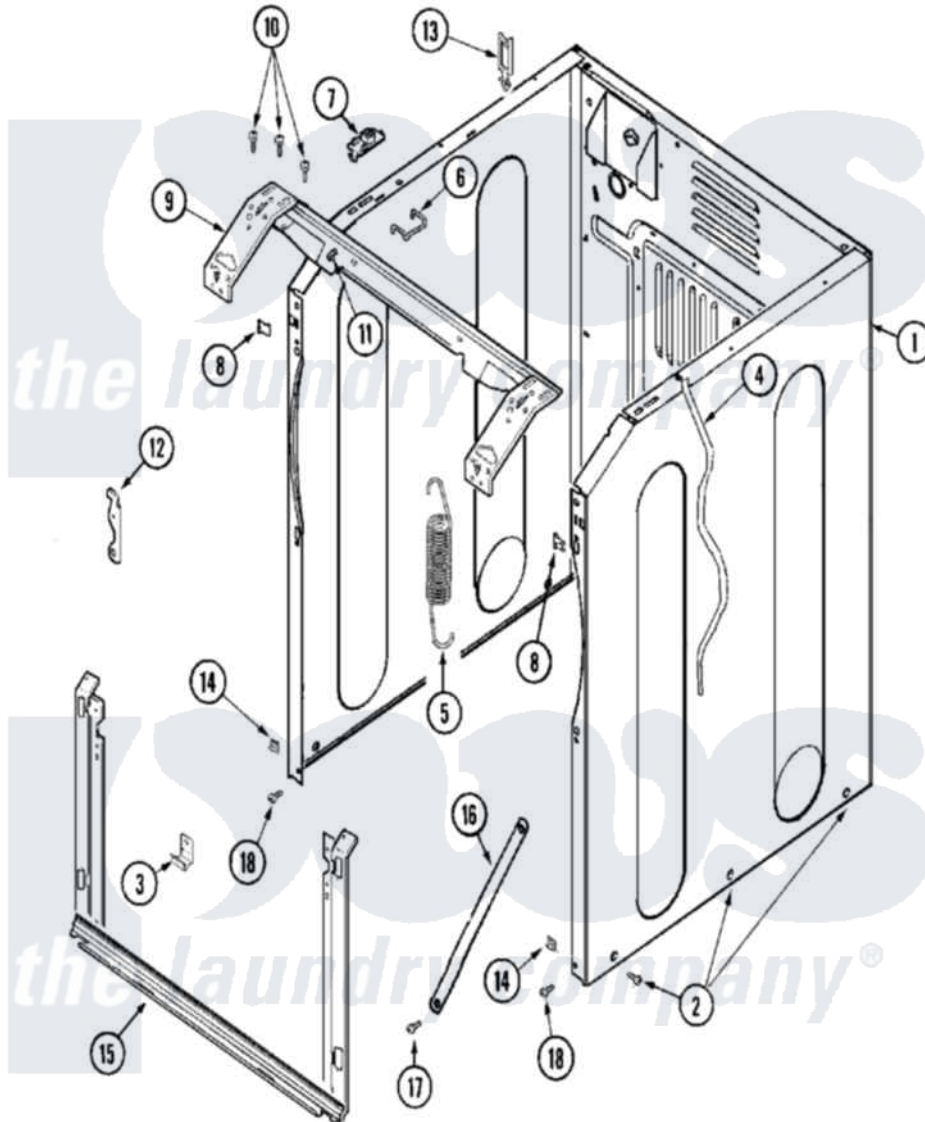

Maytag MAH21PDCXQ 04 - CABINET-FRONT

Maytag Residential Maytag MAH21PDCXQ Washer Parts Parts Diagram 04 - CABINET-FRONT
 Click on the part number to view part

Item	Original Part Number	Replaced By	Status	Part Description
001	22003639			Cabinet Assembly
"	NLA		Not Available	CABINET ASSY. (BISQUE AS PK)
002	22003409	213007		Xfor Cabinet See Cabinet, Back
003	22002239			Clip, Front Panel
004	33001836			Strap, Top Cover Support
005	22003254			Spring, Cabinet To Tub
006	22002297			Support, Spring
007	22001997			Spacer, Top Cover
008	22002049			Clip Note: Clip, Front Panel
009	22003637			BRACE ASSEMBLY, TOP CROSS CONTAINS ITEMS 12 & 13
010	22001995			Screw Note: Screw, Tumbler Front And Shroud
011	22002014			Clip, Harness To Support
012	22002247	33002597		Hook, Security

013	22003298		Retainer, Wire
014	22002013		Stop, Shipping
015	22001995		Screw Note: Screw, Tumbler Front And Shroud
"	22003638	22003652	Shroud Support Assembly
016	22002259	22002767	Brace, Cross
017	22001995		Screw Note: Screw, Tumbler Front And Shroud
018	22001995		Screw Note: Screw, Tumbler Front And Shroud