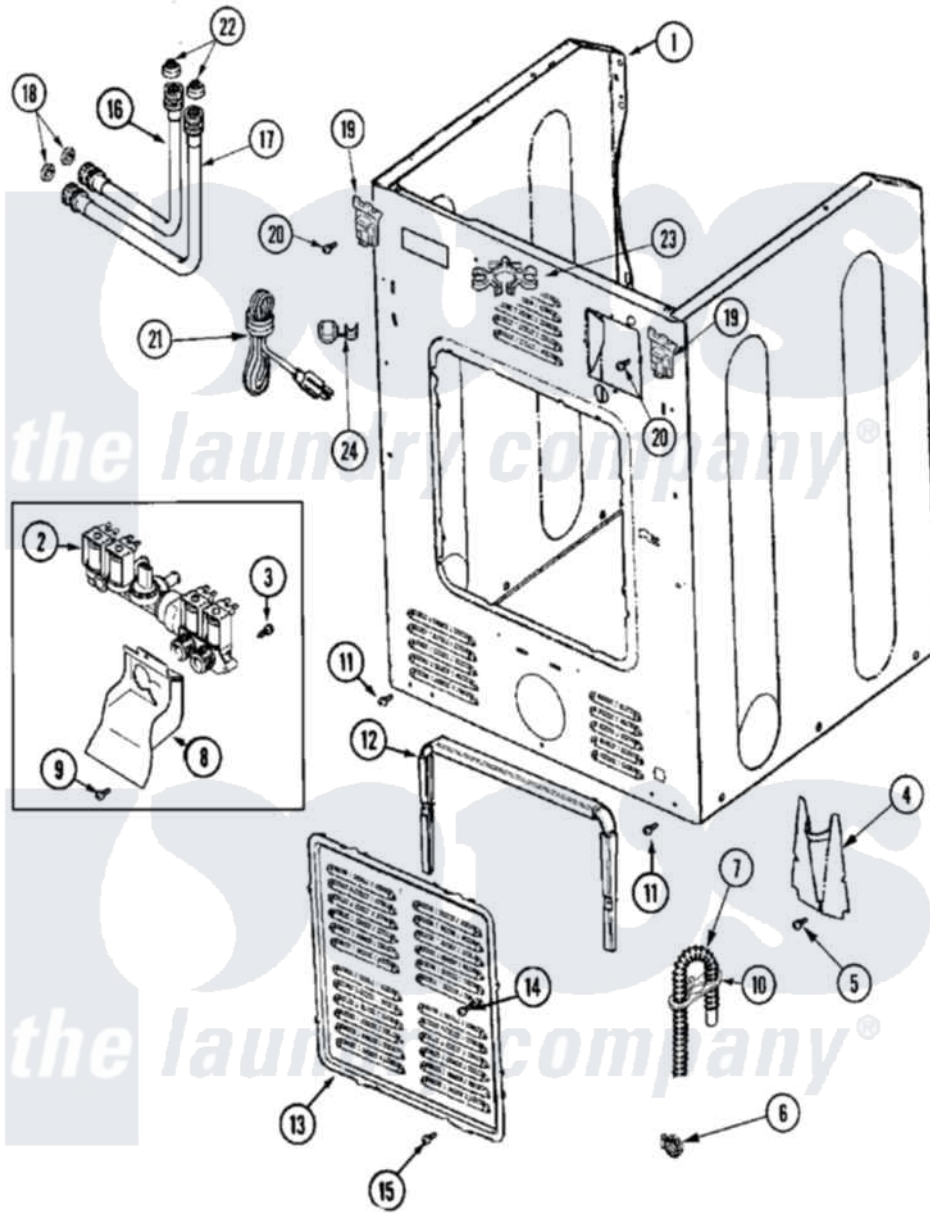

Maytag MAH21PDCXQ 05 - CABINET-REAR

Maytag [Residential Maytag MAH21PDCXQ Washer Parts](#) Parts Diagram 05 - CABINET-REAR
 Click on the part number to view part

Item	Original Part Number	Replaced By	Status	Part Description
001	22003639			Cabinet Assembly
"	NLA		Not Available	CABINET ASSY. (BISQUE AS PK)
002	22002944			Valve, Water
"	22003940			Water Valve
003	22002436			Screw, Water Valve Bracket
004	22002704			Cover, Drain Hose
005	22001995			Screw Note: Screw, Tumbler Front And Shroud
006	22001984	285655		Clamp, Hose
007	22003319	12001807		Drain Hose Kit
008	33002212			Bracket, Water Valve
009	22002925	3370225		Screw
010	22002892			Retainer, Drain Hose
011	22001995			Screw Note: Screw, Tumbler Front And Shroud
012	22002022			Spacer, Access Panel

013	22002092		Panel, Access
014	22002295	67006908	Screw, Ice Rack
015	22002925	3370225	Screw
016	22003682	12001901	Kit-Inlet Hose Assembly
017	22003683	12001900	Kit-Inlet Hose Assembly
018	Y013783		Washer, Inlet Hose
019	22003367	22004095	Hinge, Plastic
020	22001995		Screw Note: Screw, Tumbler Front And Shroud
021	22003062		Cord, Power
022	22002229	22002960	Strainer, Washer Inlet
023	22002932		Clip, Drain Hose
024	211881		Grommet, Cord Part Not Used- Gas Models Only