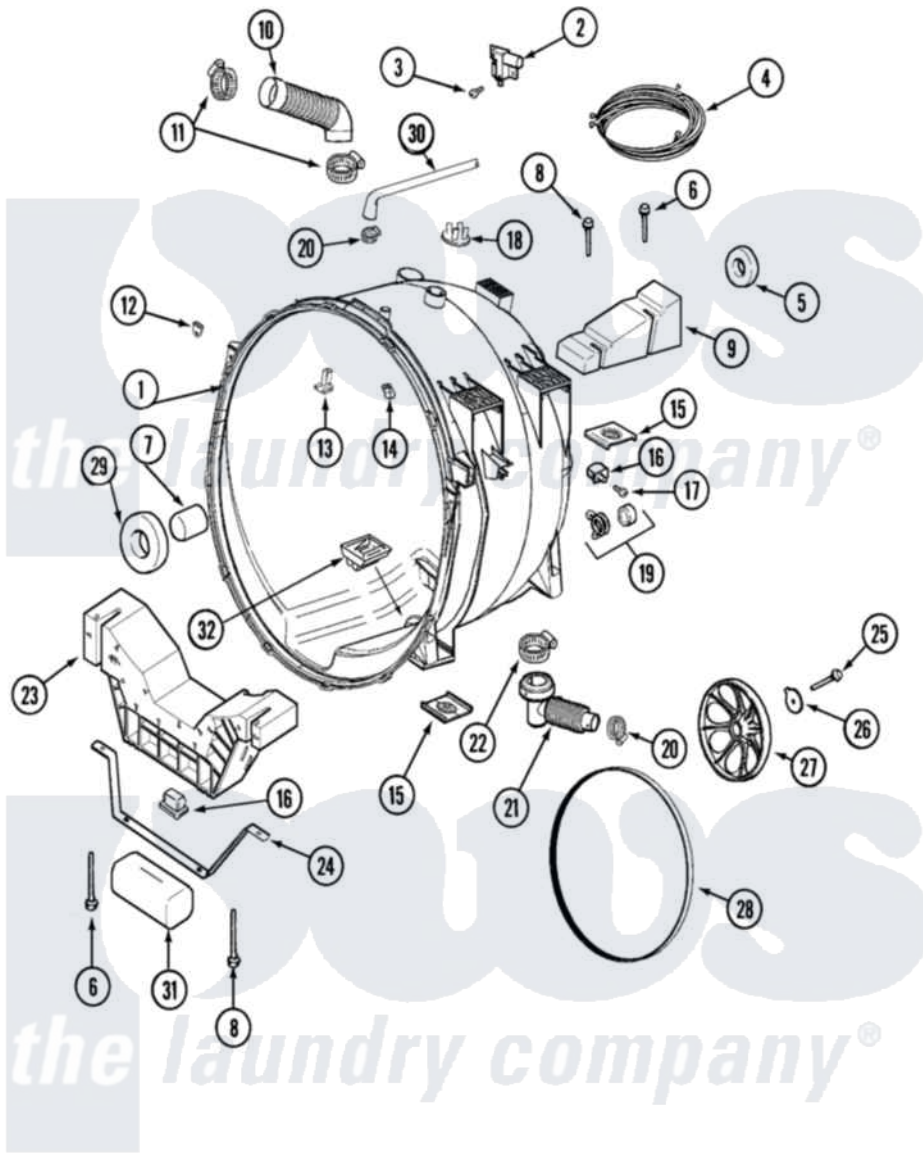

# Maytag MAH21PDCXQ 06 - OUTER TUB

Maytag [Residential Maytag MAH21PDCXQ Washer Parts](#) Parts Diagram 06 - OUTER TUB  
 Click on the part number to view part

Item	Original Part Number	Replaced By	Status	Part Description
001	22003413	<a href="#">22004465</a>		Outer Tub Assembly, As Pack
"	22004080	<a href="#">22004465</a>		Outer Tub Assembly, As Pack
002	<a href="#">22002006</a>			Clip, Unbalance Switch Harness
"	22002045	<a href="#">22003302</a>		Switch, Internal Unbalance
003	22002061	<a href="#">910187</a>		Screw
"	22002300	<a href="#">9740848</a>		Screw, Mixing Valve Mounting
004	22003065	<a href="#">22004093</a>		Unbalance
"	<a href="#">22003684</a>			Wire Harness, Upper Sub Assembly
"	<a href="#">22003684</a>			Wire Harness, Upper Sub Assembly
"	<a href="#">22004052</a>			Harness Upper Sub Assembly
005	<a href="#">22003441</a>			Bearing, Rear
006	<a href="#">22003615</a>			Bolt, Double Sems 5-3/8
"	22003828	<a href="#">33002973</a>		Screw, No.9-15 X 1.00 Hx WS
007	<a href="#">22002935</a>			Spacer, Bearing