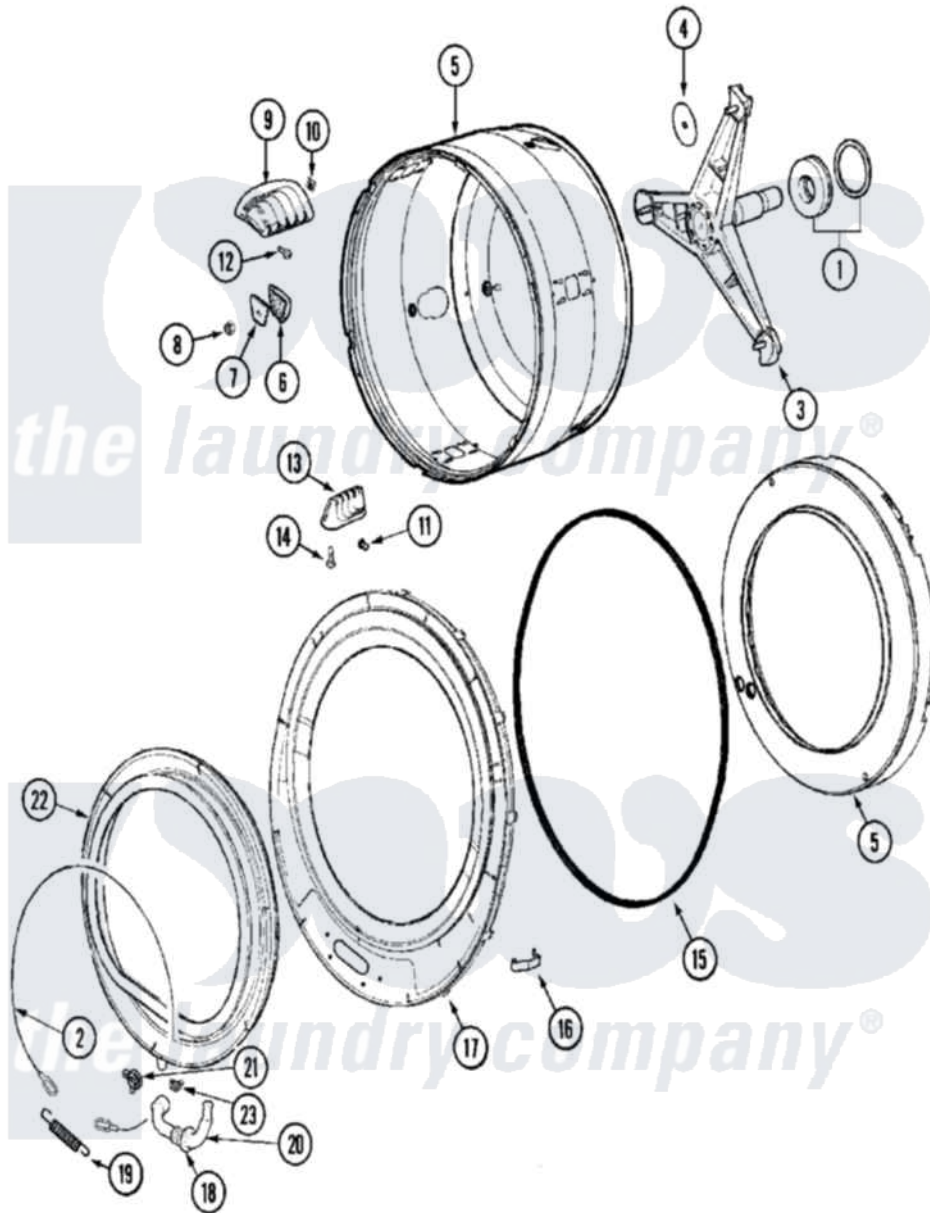

# Maytag MAH21PDCXQ 07 - SPINNER ASSEMBLY & OUTER TUB COVER

Maytag Residential Maytag MAH21PDCXQ Washer Parts Parts Diagram 07 - SPINNER ASSEMBLY & OUTER TUB COVER

Click on the part number to view part

Item	Original Part Number	Replaced By	Status	Part Description
001	12001478	<a href="#">12002022</a>		Lip Seal Kit
"	<a href="#">12002022</a>			Lip Seal Kit
002	<a href="#">22002327</a>			Wire, Boot Clamp
003	<a href="#">22002123</a>			Tube, Molykote
"	22002897	<a href="#">W10181639</a>		Support
"	22003925	<a href="#">W10181639</a>		Support
004	<a href="#">22002023</a>			Washer, Plastic
005	22003670	<a href="#">6-2717080</a>		Spinner As
006	<a href="#">22002482</a>			Washer, Profile
007	<a href="#">22002020</a>			Washer, Spinner Support
008	22002122	<a href="#">2207454</a>		Nut, Hex
009	<a href="#">22001985</a>			Baffle, Drip
010	<a href="#">22002009</a>			Grommet, Baffle
011	<a href="#">22001999</a>			Grommet, Baffle
012	<a href="#">22003556</a>			Screw, Baffle
013	<a href="#">22001986</a>			Baffle, Drip

014	<a href="#">22002059</a>		Screw, Baffle
015	<a href="#">22002077</a>		Seal, Tub Cover
016	<a href="#">22002050</a>		Clip, Tub To Cover
017	<a href="#">22003212</a>		Cover, Tub --W
"	22004079	<a href="#">22004464</a>	Outer Tub Cover Kit
"	<a href="#">22004254</a>		Cover, Tub W/Sealandcaps Aspk
018	<a href="#">22003074</a>		Guard, Hose
019	<a href="#">22002099</a>		Spring, Tub
020	22003071	<a href="#">22004477</a>	Drain Hose, Door Boot
021	Y22003072		CLAMP, HOSE DOUBLE WIRE
022	22003070	<a href="#">12002533</a>	Boot Kit
023	22003073	<a href="#">596669</a>	Clamp, Manifold