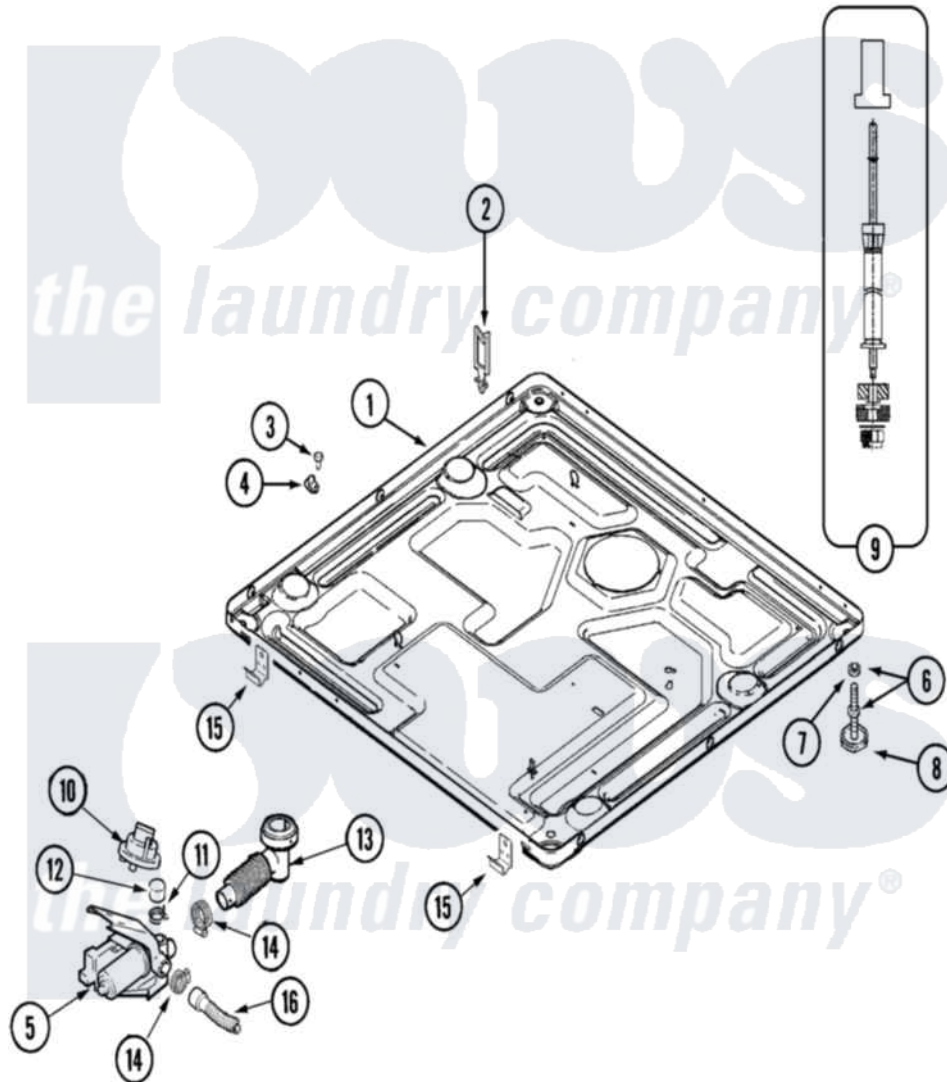

Maytag MAH21PDCXQ 08 - BASE

Maytag [Residential Maytag MAH21PDCXQ Washer Parts](#) Parts Diagram 08 - BASE
 Click on the part number to view part

Item	Original Part Number	Replaced By	Status	Part Description
001	22003605			Base Weld Assembly
002	22003298			Retainer, Wire
003	Y313561			Screw---NA
004	22003327			Clamp, Lcd Harness To Cover
005	22003244	25001052		Pump Assembly
006	22003544			Adjustable Leg W/Foot And Nut
007	Y052740	62739		Nut, Lock
008	210684			Foot, Adjustable Leg
009	22001988			Strut Assembly-Rear
010	22003728			Switch, Pressure Items 22-30 Listed As Series
"	NLA		Not Available	BAG, PLASTIC W/DRAWSTRING
011	22002853	285655		Clamp, Hose
012	22003268			Cap, Rubber
013	22003262			Hose, Tub To Pump Outlet

014	202515	596669	Clamp, Manifold
015	22001995		Screw Note: Screw, Tumbler Front And Shroud
"	22002239		Clip, Front Panel
016	22002892		Retainer, Drain Hose
"	22003319	12001807	Drain Hose Kit