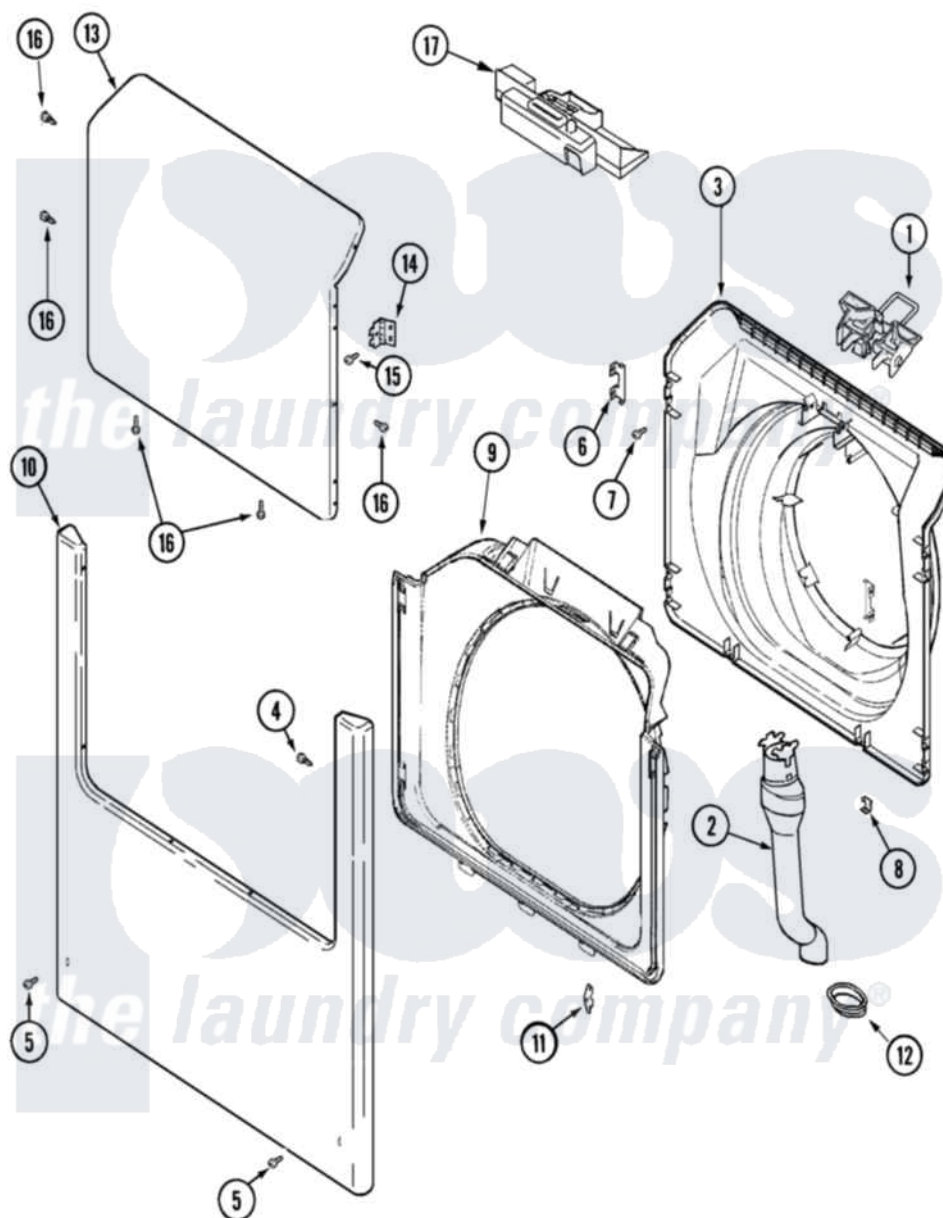

Maytag MAH21PDCXQ 09 - DOOR, SHROUD, FRONT PANEL & LATCH ASSY

Maytag Residential Maytag MAH21PDCXQ Washer Parts Parts Diagram 09 - DOOR, SHROUD, FRONT PANEL & LATCH ASSY

Click on the part number to view part

Item	Original Part Number	Replaced By	Status	Part Description
001	22003269			Door, Lock Hoop Assembly
002	22003576	22003850		Vent Tube Assembly
003	22003275			Door, Inner/Door Strike
"	22003279			Door, Inner
004	22002244			Clip, Grounding
005	33002190			SCrew, C BraCe, BraCket, Cabinet
006	22002038			Clip, Door
007	22002007			Screw, Wire Frame
008	22002039			Clip, Door
009	22003516	22002234		Shroud And Dispenser Hose
010	22002836			Panel, Front
"	33002396		Not Available	PANEL, FRONT (BSQ)
011	22002095	12001994		Cover
"	22002612	12002113		Hinge Cove

"	33001764		Cover, Hinge Hole
"	33001846		Screw, Hinge Hole Cover
"	33002349		Cover, Hinge Hole
012	22003075		Grommet, Vent Tube
013	22003785		Door, Outer
"	22003786	Not Available	DOOR, OUTER (BSQ)
014	22002798		Hinge, Door
015	22002062	98006631	Screw
016	22002063		Screw No.8-18AB Wafer Head
"	33002351		Screw
017	22003706		Door Lock Assembly, Commercial